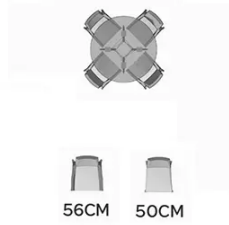

## AFMETINGEN (CM)

$\varnothing 110$ cm -  $\varnothing 135$ cm

100x180cm - 100x200cm - 110x220cm - 110x240cm - 120x260cm

# ECLIPSE T0100

WELKE AFMEETING KIEZEN ?

ECLIPSE Ø110cm

ECLIPSE Ø135cm

ECLIPSE 100X180cm

ECLIPSE 100X200cm

ECLIPSE 110X220cm

ECLIPSE 110X240cm