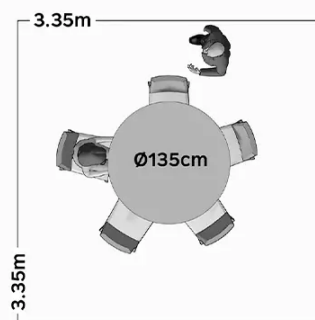

ECLIPSE 120X260cm

GEWICHT & VERPAKKING

Afmetingen: RD 135 cm

Aantal pakketten: 2

Brutogewicht: 63 kg

Verpakkingsvolume: 0,58 m³

Afmetingen: RD 110 cm

Aantal pakketten: 2

Brutogewicht: 44 kg

Verpakkingsvolume: 0,42 m³

Afmetingen: OV 120X260 cm

Aantal pakketten: 2

Brutogewicht: 66 kg

Verpakkingsvolume: 0,30 m³

Afmetingen: OV 110X240 cm

Aantal pakketten: 2

Brutogewicht: 58 kg

Verpakkingsvolume: 0,26 m³

Afmetingen: OV 110X220 cm

Aantal pakketten: 2

Brutogewicht: 55 kg

Verpakkingsvolume: 0,24 m³

Afmetingen: OV 100X200 cm

Aantal pakketten: 2

Brutogewicht: 48 kg

Verpakkingsvolume: 0,21 m³

Afmetingen: OV 100X180 cm

Aantal pakketten: 2

Brutogewicht: 44 kg

Verpakkingsvolume: 0,19 m³