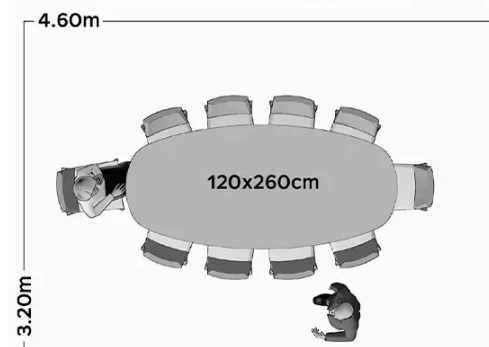

ECLIPSE 120X260cm

GEWICHT & VERPAKKING

Afmetingen: RD 135 cm

Aantal pakketten: 2

Brutogewicht: 63 kg

Verpakkingsvolume: 0,58 m³

Afmetingen: RD 110 cm

Aantal pakketten: 2

Brutogewicht: 44 kg

Verpakkingsvolume: 0,42 m³

Afmetingen: OV 120X260 cm

Aantal pakketten: 2

Brutogewicht: 66 kg

Verpakkingsvolume: 0,30 m³

Afmetingen: OV 110X240 cm

Aantal pakketten: 2

Brutogewicht: 58 kg

Verpakkingsvolume: 0,26 m³

Afmetingen: OV 110X220 cm

Aantal pakketten: 2

Brutogewicht: 55 kg

Verpakkingsvolume: 0,24 m³

Afmetingen: OV 100X200 cm

Aantal pakketten: 2

Brutogewicht: 48 kg

Verpakkingsvolume: 0,21 m³

Afmetingen: OV 100X180 cm

Aantal pakketten: 2

Brutogewicht: 44 kg

Verpakkingsvolume: 0,19 m³