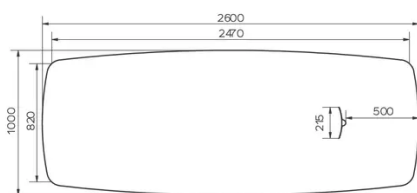

SECURITY

Our tables are heavy and require two people to assemble or move them.

DIMENSIONS (CM)

100x200 - 100x220 - 100x240 - 100x260cm

TRAVA T4814

WHICH SIZE?

WEIGHT & PACKAGING

Dimensions: 100X260 cm