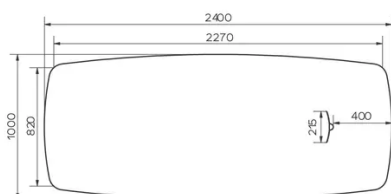

SECURITY

Our tables are heavy and require two people to assemble or move them.

DIMENSIONS (CM)

100x200 - 100x220 - 100x240 - 100x260cm

TRAVA T4814

WHICH SIZE?

WEIGHT & PACKAGING

Dimensions: 100X260 cm