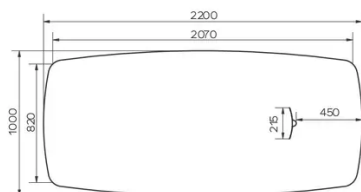

SECURITY

Our tables are heavy and require two people to assemble or move them.

DIMENSIONS (CM)

100x200 - 100x220 - 100x240 - 100x260cm

TRAVA T4814

WHICH SIZE?

WEIGHT & PACKAGING

Dimensions: 100X260 cm