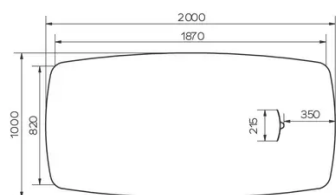

SECURITY

Our tables are heavy and require two people to assemble or move them.

DIMENSIONS (CM)

100x200 - 100x220 - 100x240 - 100x260cm

TRAVA T4814

WHICH SIZE?

WEIGHT & PACKAGING

Dimensions: 100X260 cm

Number of boxes: 2

Grossweight: 75 kg

Packing volume: 0,61 m³