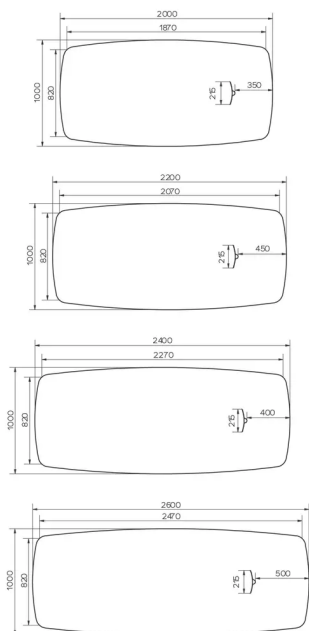

### TYPE

Manager Desk, total height 76cm, with modesty panel.

### DIMENSIONS (CM)

100x200 - 100x220 - 100x240 - 100x260cm

## WHICH SIZE?

---

### WEIGHT & PACKAGING

*Dimensions: 100X260 cm*

Number of boxes: 2

Grossweight: 75 kg

Packing volume: 0,61 m<sup>3</sup>