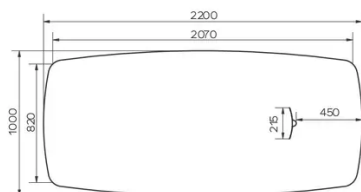

SECURITY

Our tables are heavy and require two people to assemble or move them.

DIMENSIONS (CM)

100x200 - 100x220 - 100x240 - 100x260cm

TRAVA T4714

WHICH SIZE?

WEIGHT & PACKAGING

Dimensions: 100X200 cm

Number of boxes: 2

Grossweight: 69 kg

Packing volume: 0,59 m³

Dimensions: 100X240 cm

Number of boxes: 2

Grossweight: 72 kg

Packing volume: 0,60 m³

Dimensions: 100X260 cm