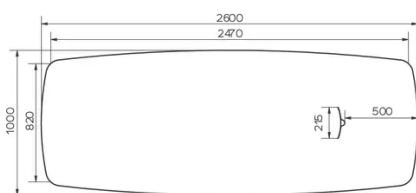

SECURITY

Our tables are heavy and require two people to assemble or move them.

DIMENSIONS (CM)

100x200 - 100x220 - 100x240 - 100x260cm

TRAVA T4714

WHICH SIZE?

WEIGHT & PACKAGING

Dimensions: 100X200 cm

Number of boxes: 2

Grossweight: 69 kg

Packing volume: 0,59 m³

Dimensions: 100X240 cm

Number of boxes: 2

Grossweight: 72 kg

Packing volume: 0,60 m³

Dimensions: 100X260 cm