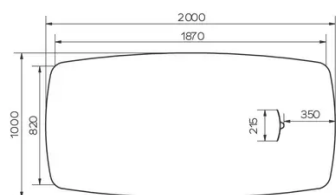

SECURITY

Our tables are heavy and require two people to assemble or move them.

DIMENSIONS (CM)

100x200 - 100x220 - 100x240 - 100x260cm

TRAVA T4714

WHICH SIZE?

WEIGHT & PACKAGING

Dimensions: 100X200 cm

Number of boxes: 2

Grossweight: 69 kg

Packing volume: 0,59 m³

Dimensions: 100X240 cm

Number of boxes: 2

Grossweight: 72 kg

Packing volume: 0,60 m³

Dimensions: 100X260 cm