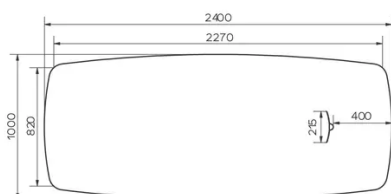

SECURITY

Our tables are heavy and require two people to assemble or move them.

DIMENSIONS (CM)

100x200 - 100x220 - 100x240 - 100x260cm

TRAVA T4714

WHICH SIZE?

WEIGHT & PACKAGING

Dimensions: 100X200 cm

Number of boxes: 2

Grossweight: 69 kg

Packing volume: 0,59 m³

Dimensions: 100X240 cm

Number of boxes: 2

Grossweight: 72 kg

Packing volume: 0,60 m³

Dimensions: 100X260 cm