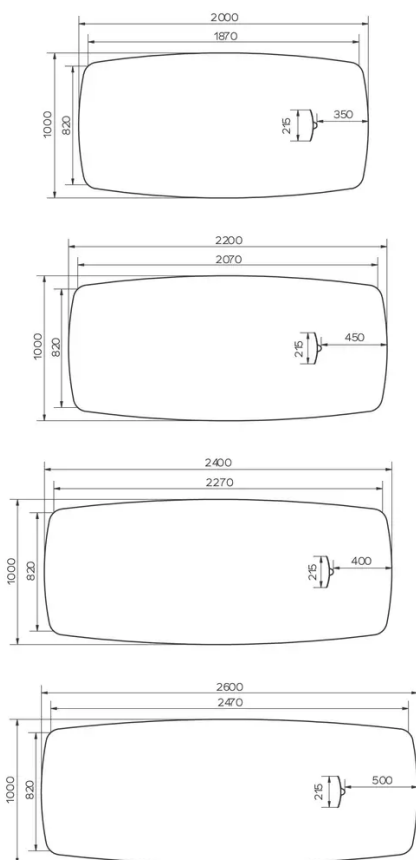

MOBITEC labelled product

TYPE

Meeting table, total height 76cm.

TABLETOP

Top in MDF 30mm with a 0.9mm in FENIX NTM® layer veneer.

The beveled edge, as well as the underside of the table top are lacquered in a color matching the color of the Fenix decor.

SPECIAL FEATURES

There is a Manager Desk version with a courtesy screen*, made in the same material and color as the tabletop. As standard, the Manager Desk is equipped with a cut-out in the tabletop to pass the cables. The connection box allowing to come up to 4 sockets can be connected either on the left or on the right. The standard metal junction box or the box for products from Bachmann are available. The Bachmann Top

SECURITY

Our tables are heavy and require two people to assemble or move them.

DIMENSIONS (CM)

100x200 - 100x220 - 100x240 - 100x260cm

TRAVA T4613

WHICH SIZE?

WEIGHT & PACKAGING

Dimensions: 100X220 cm

Number of boxes: 2

Grossweight: 71 kg

Packing volume: 0,69 m³