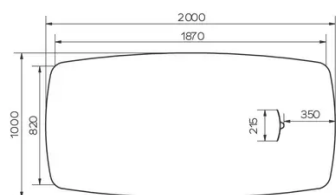

SECURITY

Our tables are heavy and require two people to assemble or move them.

DIMENSIONS (CM)

100x200 - 100x220 - 100x240 - 100x260cm

TRAVA T4513

WHICH SIZE?

WEIGHT & PACKAGING

Dimensions: 100X200 cm