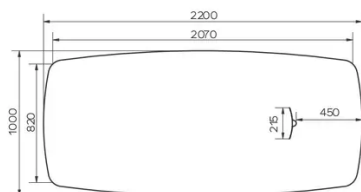

SECURITY

Our tables are heavy and require two people to assemble or move them.

DIMENSIONS (CM)

100x200 - 100x220 - 100x240 - 100x260cm

TRAVA T4513

WHICH SIZE?

WEIGHT & PACKAGING

Dimensions: 100X200 cm