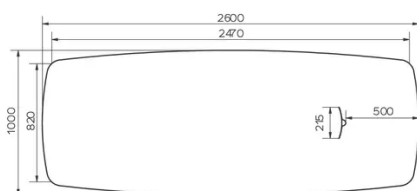

SECURITY

Our tables are heavy and require two people to assemble or move them.

DIMENSIONS (CM)

100x200 - 100x220 - 100x240 - 100x260cm

TRAVA T4513

WHICH SIZE?

WEIGHT & PACKAGING

Dimensions: 100X200 cm