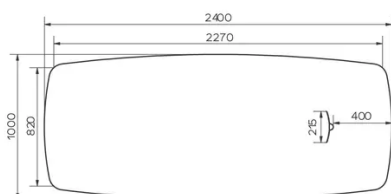

SECURITY

Our tables are heavy and require two people to assemble or move them.

DIMENSIONS (CM)

100x200 - 100x220 - 100x240 - 100x260cm

TRAVA T4513

WHICH SIZE?

WEIGHT & PACKAGING

Dimensions: 100X200 cm