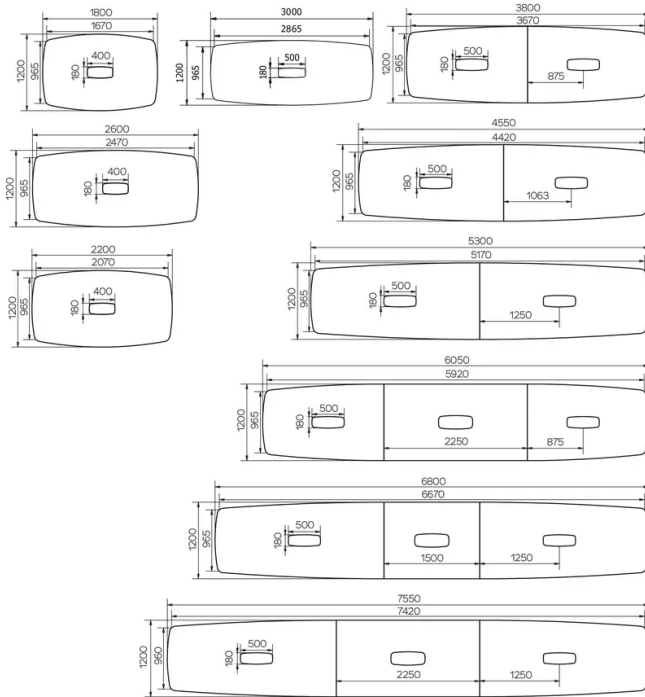

Metal frame in steel wire Ø12 mm. The color of this metal structure is at your choice, among our range of metal colors.

SPECIAL FEATURES

For technical reasons, the table top can be supplied in several parts to fixed together.

Depending on the size, the top can be made up of 2, 4 or even 6 different parts.

When a table top is made up of several parts, these are screwed together from underneath the table to form the complete tray.

SECURITY

Our tables are heavy and require two people to assemble or move them.

DIMENSIONS (CM)

120x180 - 120x220 - 120x260 - 120x300 - 120x380 - 120x455 - 120x530 - 120x605 - 120x680 - 120x755cm

160x180 - 160x220 - 160x260 - 160x300 - 160x380 - 160x455 - 160x530 - 160x605 - 160x680 - 160x755cm

TRAVA T4313

WHICH SIZE?

WEIGHT & PACKAGING

Packaging information available on request:

✉ info@mobitec.be

☎ +32 87 59 69 69