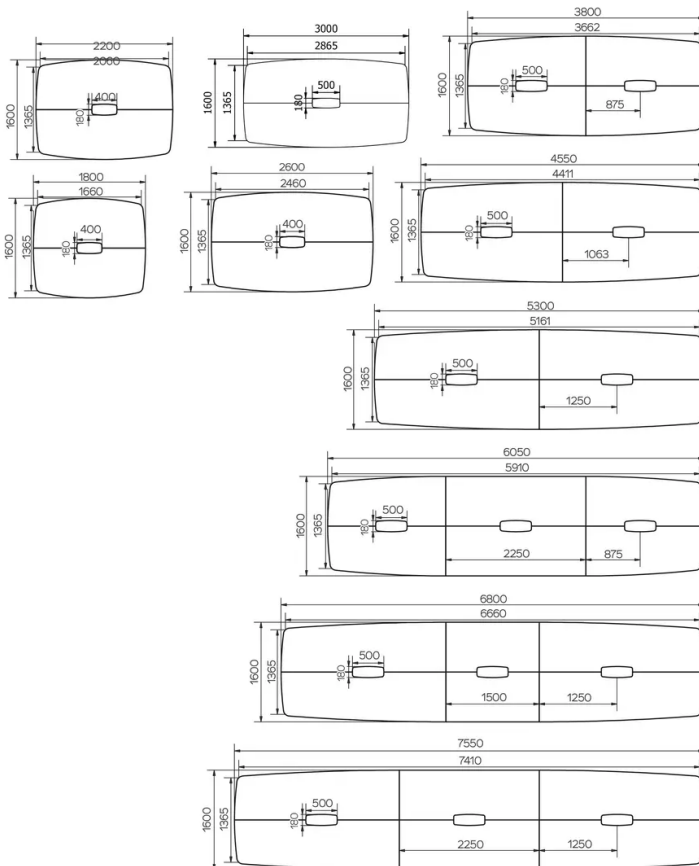

TRAVA T4313

WHICH SIZE?

WEIGHT & PACKAGING

Packaging information available on request:

✉ info@mobitec.be

☎ +32 87 59 69 69