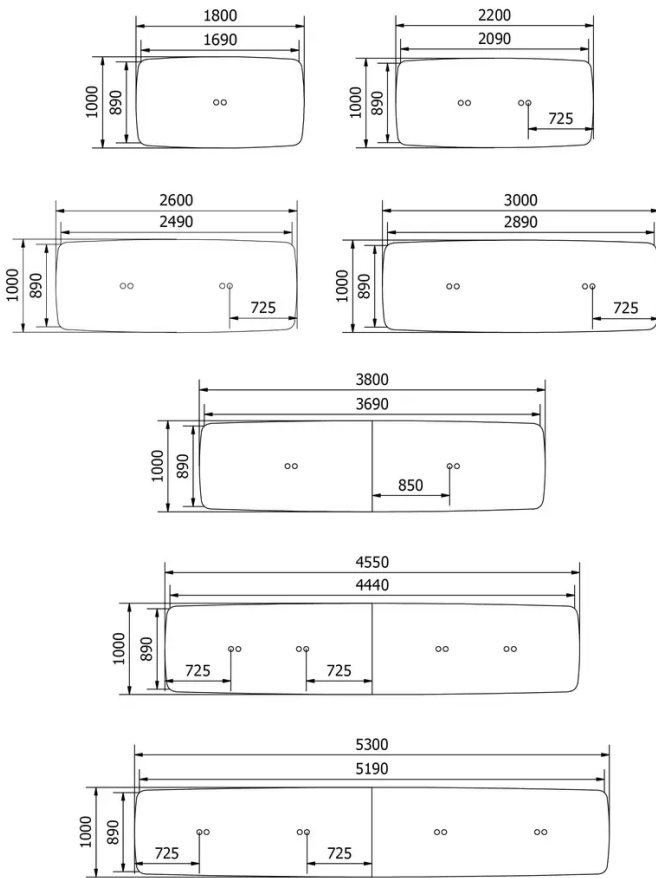

TRAVA T3612

WHICH SIZE?

WEIGHT & PACKAGING

Packaging information available on request:

✉ info@mobitec.be

☎ +32 87 59 69 69