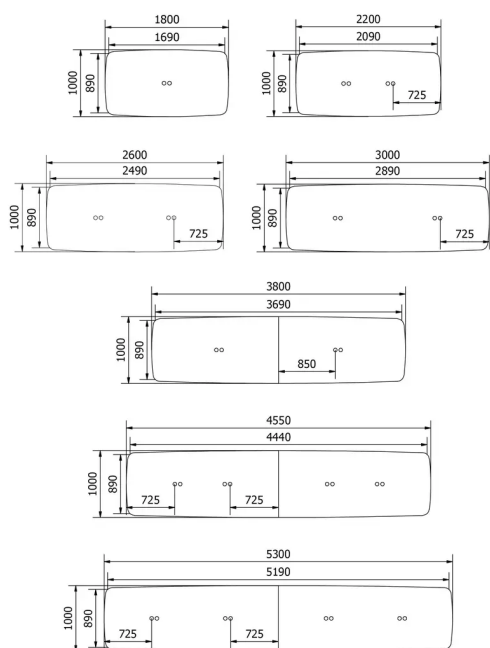

Metal frame in steel wire Ø12 mm. The color of this metal structure is at your choice, among our range of metal colors.

SPECIAL FEATURES

For technical reasons, the table top can be supplied in several parts to fixed together.

Depending on the size, the top can be made up of 2, 4 or even 6 different parts.

When a table top is made up of several parts, these are screwed together from underneath the table to form the complete tray.

SECURITY

Our tables are heavy and require two people to assemble or move them.

DIMENSIONS (CM)

100x140 - 100x180 - 100x220 - 100x260 - 100x300 - 100x380 - 100x455 - 100x530 - 100x605 - 100x680 - 100x755cm

TRAVA T3612

WHICH SIZE?

WEIGHT & PACKAGING

Packaging information available on request:

✉ info@mobitec.be

☎ +32 87 59 69 69