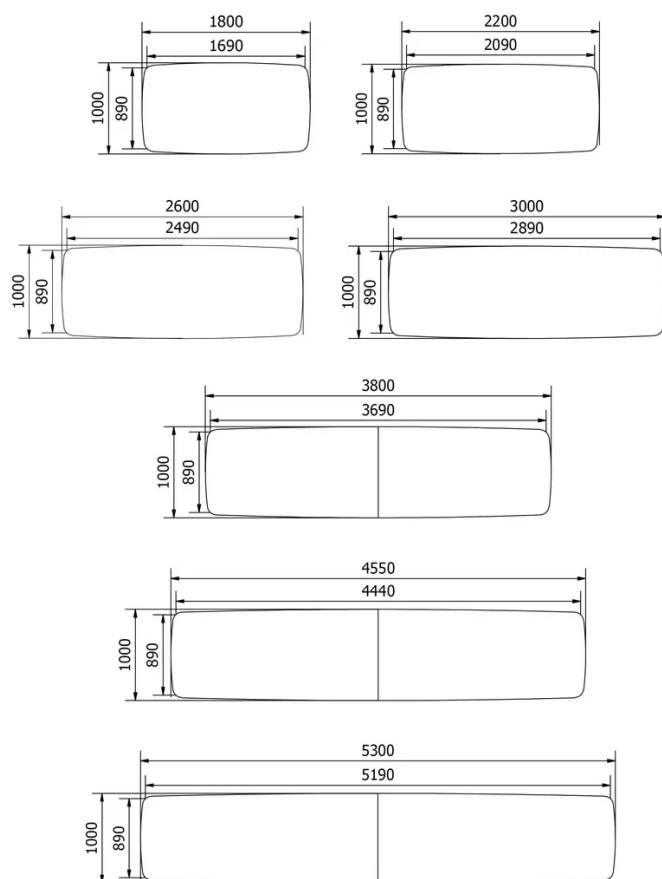

TRAVA T3500

WHICH SIZE?

WEIGHT & PACKAGING

Packaging information available on request:

✉ info@mobitec.be

☎ +32 87 59 69 69