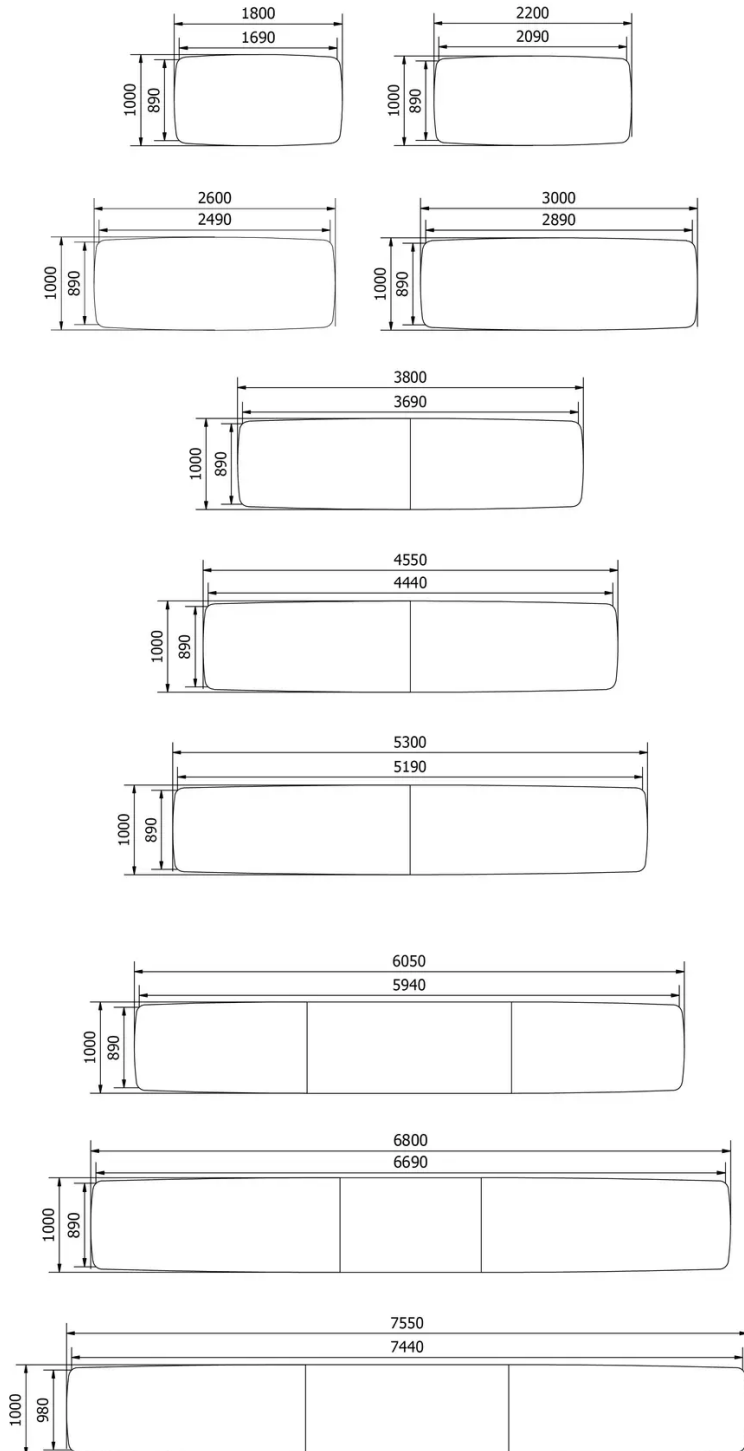

TRAVA T2700

WHICH SIZE?

WEIGHT & PACKAGING

Packaging information available on request:

✉ info@mobitec.be

☎ +32 87 59 69 69