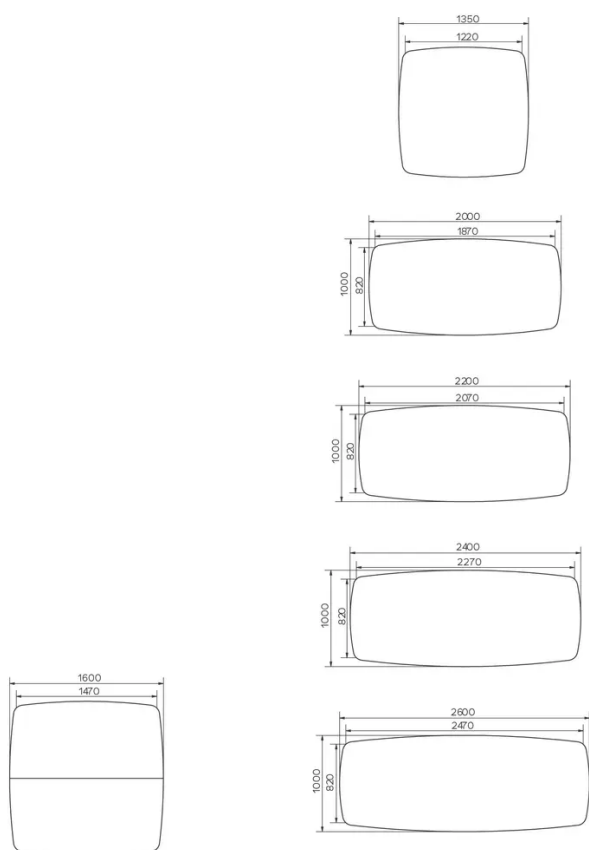

Metal frame in steel wire Ø12 mm. The color of this metal structure is at your choice, among our range of metal colors.

SPECIAL FEATURES

For technical reasons, the table top can be supplied in several parts to fixed together.

Depending on the size, the top can be made up of 2, 4 or even 6

different parts.

When a table top is made up of several parts, these are screwed together from underneath the table to form the complete tray.

SECURITY

Our tables are heavy and require two people to assemble or move them.

DIMENSIONS (CM)

135x135 - 160x160cm

100x200 - 100x220 - 100x240 - 100x260cm

TRAVA T2100

WHICH SIZE?

WEIGHT & PACKAGING

Dimensions: 135X135 cm

Number of boxes: 2

Grossweight: 46 kg

Packing volume: 0,57 m³

Dimensions: 160X160 cm

Number of boxes: 3

Grossweight: 62 kg

Packing volume: 0,78 m³