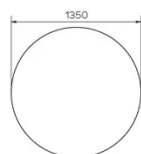

Depending on the size, the top can be made up of 2, 4 or even 6

different parts.

When a table top is made up of several parts, these are screwed together from underneath the table to form the complete tray.

SECURITY

Our tables are heavy and require two people to assemble or move them.

DIMENSIONS (CM)

Ø120cm - Ø135cm - Ø160cm - Ø180cm - Ø200cm

TRAVA T1900

WHICH SIZE?

WEIGHT & PACKAGING

Dimensions: RD 120 cm

Number of boxes: 2

Grossweight: 32 kg

Packing volume: 0,54 m³

Dimensions: RD 135 cm

Number of boxes: 2

Grossweight: 38 kg

Packing volume: 0,57 m³

Dimensions: RD 160 cm