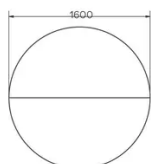

Depending on the size, the top can be made up of 2, 4 or even 6

different parts.

When a table top is made up of several parts, these are screwed together from underneath the table to form the complete tray.

SECURITY

Our tables are heavy and require two people to assemble or move them.

DIMENSIONS (CM)

Ø120cm - Ø135cm - Ø160cm - Ø180cm - Ø200cm

TRAVA T1900

WHICH SIZE?

WEIGHT & PACKAGING

Dimensions: RD 120 cm

Number of boxes: 2

Grossweight: 32 kg

Packing volume: 0,54 m³

Dimensions: RD 135 cm

Number of boxes: 2

Grossweight: 38 kg

Packing volume: 0,57 m³

Dimensions: RD 160 cm