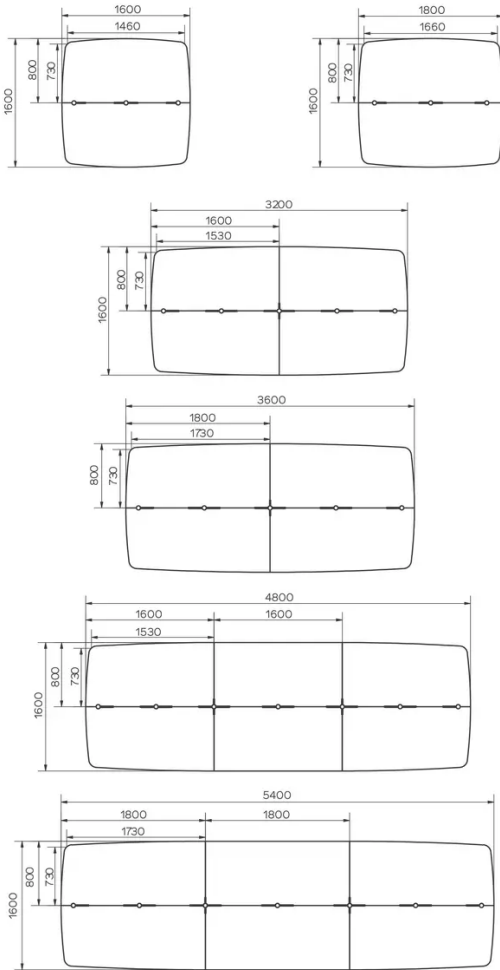

## DIMENSIONS (CM)

160x160cm

160x180 - 160x320 - 160x360 - 160x480 - 160x540cm

For technical reasons, the table top can be supplied in several parts to be fixed together.

Depending on the size, the top can be made up of 2, 4 or even 6 different parts.

When a table top is made up of several parts, these are screwed together from underneath the table to form the complete tray.

The "Working station" table is always with cut-outs for cable routing.

Depending on the size of the table, there are 3, 5 or 7 cuts. However, their location is defined and cannot be changed.

## WHICH SIZE?