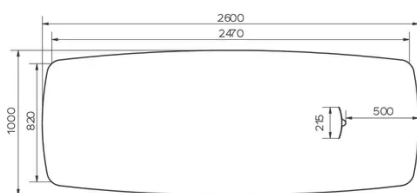

This Manager-Desk version has a courtesy screen, made in the same material and color as the table top.

SECURITY

Our tables are heavy and require two people to assemble or move them.

DIMENSIONS (CM)

100x200 - 100x220 - 100x240 - 100x260cm

TRAVA T1611

WHICH SIZE?

WEIGHT & PACKAGING

Dimensions: 100X200 cm

Number of boxes: 4

Grossweight: 56 kg

Packing volume: 0,26 m³