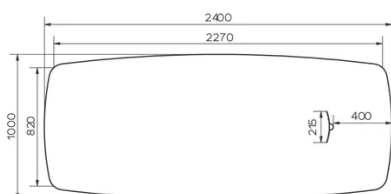

This Manager-Desk version has a courtesy screen, made in the same material and color as the table top.

SECURITY

Our tables are heavy and require two people to assemble or move them.

DIMENSIONS (CM)

100x200 - 100x220 - 100x240 - 100x260cm

TRAVA T1611

WHICH SIZE?

WEIGHT & PACKAGING

Dimensions: 100X200 cm

Number of boxes: 4

Grossweight: 56 kg

Packing volume: 0,26 m³