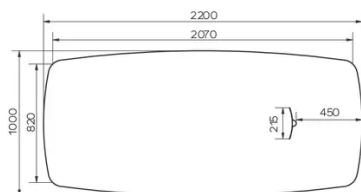

This Manager-Desk version has a courtesy screen, made in the same material and color as the table top.

SECURITY

Our tables are heavy and require two people to assemble or move them.

DIMENSIONS (CM)

100x200 - 100x220 - 100x240 - 100x260cm

TRAVA T1611

WHICH SIZE?

WEIGHT & PACKAGING

Dimensions: 100X200 cm

Number of boxes: 4

Grossweight: 56 kg

Packing volume: 0,26 m³