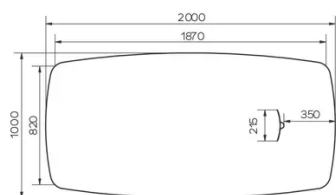

This Manager-Desk version has a courtesy screen, made in the same material and color as the table top.

SECURITY

Our tables are heavy and require two people to assemble or move them.

DIMENSIONS (CM)

100x200 - 100x220 - 100x240 - 100x260cm

TRAVA T1611

WHICH SIZE?

WEIGHT & PACKAGING

Dimensions: 100X200 cm

Number of boxes: 4

Grossweight: 56 kg

Packing volume: 0,26 m³