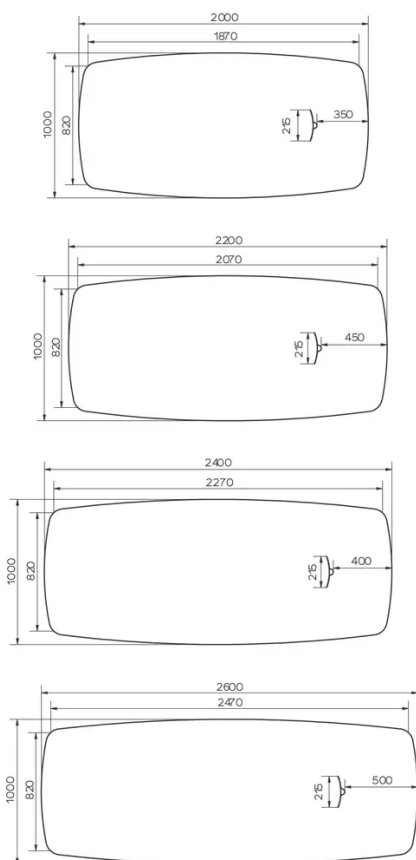

## TYPE

Manager Desk, total height 76cm.

## DIMENSIONS (CM)

100x200 - 100x220 - 100x240 - 100x260cm

This Manager-Desk version has a courtesy screen, made in the same material and color as the table top.

## WHICH SIZE?