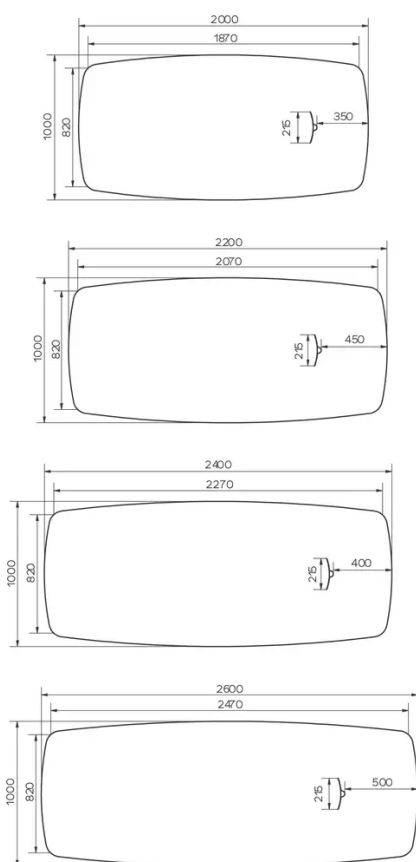

Metal frame in steel wire Ø12 mm. The color of this metal structure is at your choice, among our range of metal colors.

SPECIAL FEATURES

As standard, the "Manager-Desk" is equipped with a cut-out in the table top to pass the cables. The connection box allowing to come up to 4 sockets can be connected either on the left or on the right.

DIMENSIONS (CM)

100x200 - 100x220 - 100x240 - 100x260cm

SECURITY

Our tables are heavy and require two people to assemble or move them.

TRAVA T1300

WHICH SIZE?

WEIGHT & PACKAGING

Dimensions: 100X200 cm

Number of boxes: 4

Grossweight: 50 kg

Packing volume: 0,22 m³

Dimensions: 100X220 cm

Number of boxes: 4

Grossweight: 57 kg

Packing volume: 0,27 m³

Dimensions: 100X240 cm

Number of boxes: 4

Grossweight: 61 kg

Packing volume: 0,29 m³

Dimensions: 100X260 cm

Number of boxes: 4

Grossweight: 66 kg

Packing volume: 0,31 m³