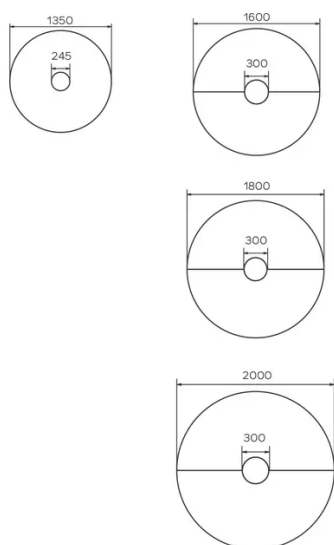

SPECIAL FEATURES

For technical reasons, the table top can be supplied in several parts to fixed together.

DIMENSIONS (CM)

Ø135cm - Ø160cm - Ø180cm - Ø200cm

Depending on the size, the top can be made up of 2, 4 or even 6 different parts.

When a table top is made up of several parts, these are screwed together from underneath the table to form the complete tray. For technical reasons, the position of the top access is predefined according to the size of the table and cannot therefore be modified. Small rubber feet are attached to the lid.

WEIGHT & PACKAGING

Dimensions: RD 135 cm

Number of boxes: 3

Grossweight: 38 kg

Packing volume: 0,58 m³

Dimensions: RD 160 cm

Number of boxes: 4

Grossweight: 60 kg

Packing volume: 0,78 m³

Dimensions: RD 180 cm

Number of boxes: 4

Grossweight: 79 kg

Packing volume: 0,69 m³

Dimensions: RD 200 cm

Number of boxes: 4

Grossweight: 97 kg