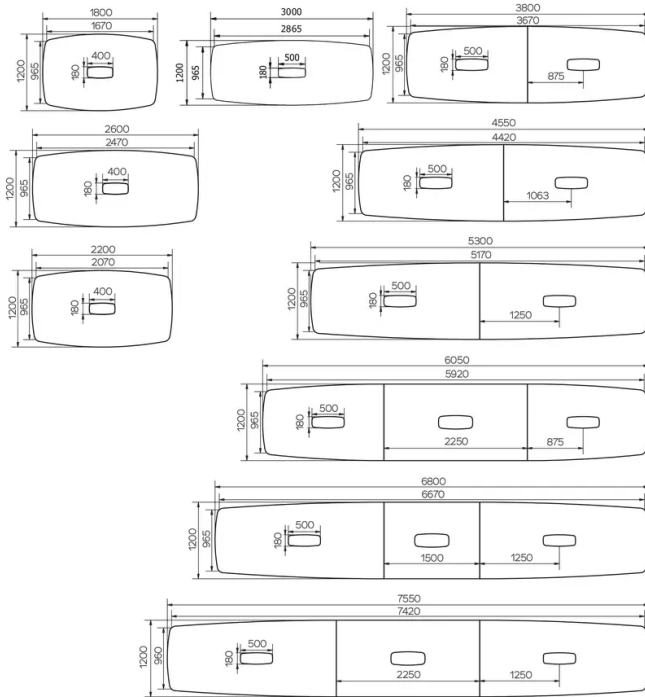

TYPE

Meeting table, total height 76cm.

TABLETOP

30mm thick Top exclusively in solid oak, with "soft touch" edge, available in all shades of oak.

EXTENSION(S)

This version is always without extension.

FEET

Depending on the size of the table there are 3 types of feet. Regardless of their position, feet are always in solid oak and equipped with adjustable WAGNER® glides. Metal frame in steel wire Ø12 mm. The color of this metal structure is at your choice, among our range of metal colors.

SPECIAL FEATURES

For technical reasons, the table top can be supplied in several parts to fixed together.

Depending on the size, the top can be made up of 2, 4 or even 6 different parts.

When a table top is made up of several parts, these are screwed together from underneath the table to form the complete tray.

SECURITY

Our tables are heavy and require two people to assemble or move them.

DIMENSIONS (CM)

120x180 - 120x220 - 120x260 - 120x300 - 120x380 - 120x455 - 120x530 - 120x605 - 120x680 - 120x755cm

160x180 - 160x220 - 160x260 - 160x300 - 160x380 - 160x455 - 160x530 - 160x605 - 160x680 - 160x755cm

TRAVA T0500

WHICH SIZE?

WEIGHT & PACKAGING

Packaging information available on request:

✉ info@mobitec.be

☎ +32 87 59 69 69