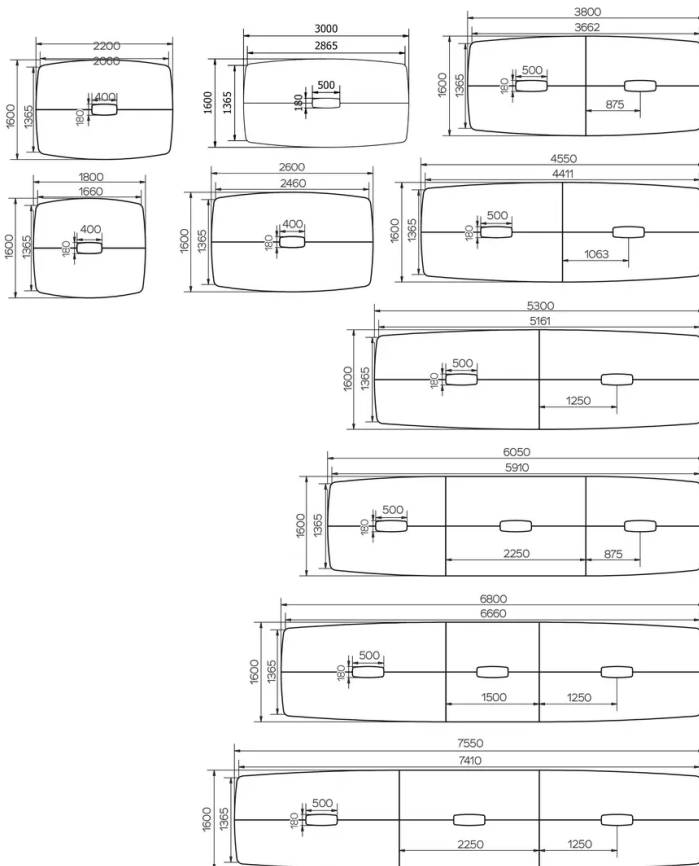

TRAVA T0500

WHICH SIZE?

WEIGHT & PACKAGING

Packaging information available on request:

✉ info@mobitec.be

☎ +32 87 59 69 69