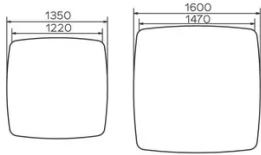

TRAVA T0300

WHICH SIZE?

WEIGHT & PACKAGING

Dimensions: 135X135 cm

Number of boxes: 2

Grossweight: 46 kg

Packing volume: 0,57 m³

Dimensions: 160X160 cm

Number of boxes: 3

Grossweight: 62 kg

Packing volume: 0,27 m³