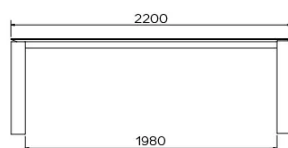

SPECIAL FEATURES

-

SECURITY

Tables with an extension system require the presence of two people during assembly. When using the extension system, follow the instructions to avoid any accidents.

DIMENSIONS (CM)

90 x 160/260 cm - 90 x 180/280 cm

100 x 180/280 cm - 100 x 200/300 cm

TERRA T0601

WHICH SIZE?

WEIGHT & PACKAGING

Dimensions: 100X200 + 1 extension of 100 cm

Number of boxes: 4

Grossweight: 140 kg

Packing volume: 0,51 m³

Dimensions: 100X180 + 1 extension of 100 cm

Number of boxes: 4

Grossweight: 133 kg

Packing volume: 0,48 m³

Dimensions: 90X180 + 1 extension of 100 cm

Number of boxes: 4

Grossweight: 127 kg