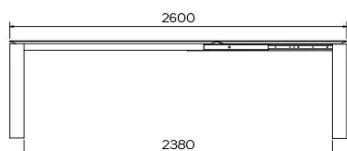

TYPE

dining room table, total height 76cm

TABLETOP

21 mm MDF board, with black coloured bevelled edge, covered with a 3 mm ceramic surface.

EXTENSION(S)

100cm extension-leaf, simple butterfly extension mechanism

SPECIAL FEATURES

-

SECURITY

Tables with an extension system require the presence of two people during assembly. When using the extension system, follow the instructions to avoid any accidents.

DIMENSIONS (CM)

90 x 160/260 cm - 90 x 180/280 cm

100 x 180/280 cm - 100 x 200/300 cm

TERRA T0601

WHICH SIZE?

WEIGHT & PACKAGING

Dimensions: 100X200 + 1 extension of 100 cm

Number of boxes: 4

Grossweight: 140 kg

Packing volume: 0,51 m³

Dimensions: 100X180 + 1 extension of 100 cm

Number of boxes: 4

Grossweight: 133 kg

Packing volume: 0,48 m³

Dimensions: 90X180 + 1 extension of 100 cm

Number of boxes: 4

Grossweight: 127 kg