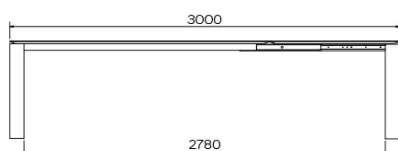

TYPE

dining room table, total height 76cm

TABLETOP

21 mm MDF board, with black coloured bevelled edge, covered with a 3 mm ceramic surface.

EXTENSION(S)

100cm extension-leaf, simple butterfly extension mechanism

SPECIAL FEATURES

-

SECURITY

Tables with an extension system require the presence of two people during assembly. When using the extension system, follow the instructions to avoid any accidents.

DIMENSIONS (CM)

90 x 160/260 cm - 90 x 180/280 cm

100 x 180/280 cm - 100 x 200/300 cm

TERRA T0601

WHICH SIZE?

WEIGHT & PACKAGING

Dimensions: 100X200 + 1 extension of 100 cm

Number of boxes: 4

Grossweight: 140 kg

Packing volume: 0,51 m³

Dimensions: 100X180 + 1 extension of 100 cm

Number of boxes: 4

Grossweight: 133 kg

Packing volume: 0,48 m³

Dimensions: 90X180 + 1 extension of 100 cm

Number of boxes: 4

Grossweight: 127 kg