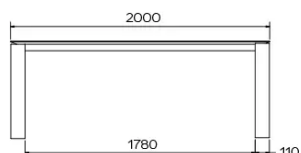

TYPE

dining room table, total height 76cm

TABLETOP

21 mm MDF board, with black coloured bevelled edge, covered with a 3 mm ceramic surface.

EXTENSION(S)

100cm extension-leaf, simple butterfly extension mechanism

SPECIAL FEATURES

-

SECURITY

Tables with an extension system require the presence of two people during assembly. When using the extension system, follow the instructions to avoid any accidents.

DIMENSIONS (CM)

90 x 160/260 cm - 90 x 180/280 cm

100 x 180/280 cm - 100 x 200/300 cm

TERRA T0601

WHICH SIZE?

WEIGHT & PACKAGING

Dimensions: 100X200 + 1 extension of 100 cm

Number of boxes: 4

Grossweight: 140 kg

Packing volume: 0,51 m³

Dimensions: 100X180 + 1 extension of 100 cm

Number of boxes: 4

Grossweight: 133 kg

Packing volume: 0,48 m³

Dimensions: 90X180 + 1 extension of 100 cm

Number of boxes: 4

Grossweight: 127 kg