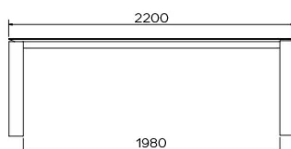

SPECIAL FEATURES

-

SECURITY

Tables with an extension system require the presence of two people during assembly. When using the extension system, follow the instructions to avoid any accidents.

DIMENSIONS (CM)

90 x 160/260 cm - 90 x 180/280 cm

100 x 180/280 cm - 100 x 200/300 cm

TERRA T0601

WHICH SIZE?

WEIGHT & PACKAGING

Dimensions: 100X200 + 1 extension of 100 cm

Number of boxes: 4

Grossweight: 140 kg

Packing volume: 0,51 m³

Dimensions: 100X180 + 1 extension of 100 cm

Number of boxes: 4

Grossweight: 133 kg

Packing volume: 0,48 m³

Dimensions: 90X180 + 1 extension of 100 cm

Number of boxes: 4

Grossweight: 127 kg

Packing volume: 0,45 m³

Dimensions: 90X160 + 1 extension of 100 cm

Number of boxes: 4

Grossweight: 121 kg

Packing volume: 0,43 m³