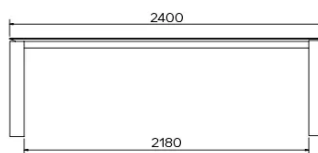

SPECIAL FEATURES

-

SECURITY

Tables with an extension system require the presence of two people during assembly. When using the extension system, follow the instructions to avoid any accidents.

DIMENSIONS (CM)

90 x 160/260 cm - 90 x 180/280 cm

100 x 180/280 cm - 100 x 200/300 cm

TERRA T0601

WHICH SIZE?

WEIGHT & PACKAGING

Dimensions: 100X200 + 1 extension of 100 cm

Number of boxes: 4

Grossweight: 140 kg

Packing volume: 0,51 m³

Dimensions: 100X180 + 1 extension of 100 cm

Number of boxes: 4

Grossweight: 133 kg

Packing volume: 0,48 m³

Dimensions: 90X180 + 1 extension of 100 cm

Number of boxes: 4

Grossweight: 127 kg

Packing volume: 0,45 m³

Dimensions: 90X160 + 1 extension of 100 cm

Number of boxes: 4

Grossweight: 121 kg

Packing volume: 0,43 m³