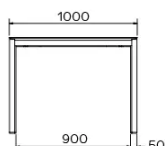

TYPE

dining room table, total height 76cm

TABLETOP

21 mm MDF board, with black coloured bevelled edge, covered with a 3 mm ceramic surface.

EXTENSION(S)

100cm extension-leaf, simple butterfly extension mechanism

SPECIAL FEATURES

-

SECURITY

Tables with an extension system require the presence of two people during assembly. When using the extension system, follow the instructions to avoid any accidents.

DIMENSIONS (CM)

90 x 160/260 cm - 90 x 180/280 cm

100 x 180/280 cm - 100 x 200/300 cm

TERRA T0601

WHICH SIZE?

WEIGHT & PACKAGING

Dimensions: 100X200 + 1 extension of 100 cm

Number of boxes: 4

Grossweight: 140 kg

Packing volume: 0,51 m³

Dimensions: 100X180 + 1 extension of 100 cm

Number of boxes: 4

Grossweight: 133 kg

Packing volume: 0,48 m³

Dimensions: 90X180 + 1 extension of 100 cm

Number of boxes: 4

Grossweight: 127 kg