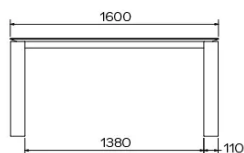

TYPE

dining room table, total height 76cm

TABLETOP

21 mm MDF board, with black coloured bevelled edge, covered with a 3 mm ceramic surface.

EXTENSION(S)

100cm extension-leaf, simple butterfly extension mechanism

SPECIAL FEATURES

-

SECURITY

Tables with an extension system require the presence of two people during assembly. When using the extension system, follow the instructions to avoid any accidents.

DIMENSIONS (CM)

90 x 160/260 cm - 90 x 180/280 cm

100 x 180/280 cm - 100 x 200/300 cm

TERRA T0601

WHICH SIZE?

WEIGHT & PACKAGING

Dimensions: 100X200 + 1 extension of 100 cm

Number of boxes: 4

Grossweight: 140 kg

Packing volume: 0,51 m³

Dimensions: 100X180 + 1 extension of 100 cm

Number of boxes: 4

Grossweight: 133 kg

Packing volume: 0,48 m³

Dimensions: 90X180 + 1 extension of 100 cm

Number of boxes: 4

Grossweight: 127 kg