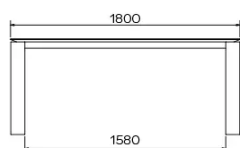

TYPE

dining room table, total height 76cm

TABLETOP

21 mm MDF board, with black coloured bevelled edge, covered with a 3 mm ceramic surface.

EXTENSION(S)

100cm extension-leaf, simple butterfly extension mechanism

SPECIAL FEATURES

-

SECURITY

Tables with an extension system require the presence of two people during assembly. When using the extension system, follow the instructions to avoid any accidents.

DIMENSIONS (CM)

90 x 160/260 cm - 90 x 180/280 cm

100 x 180/280 cm - 100 x 200/300 cm

TERRA T0601

WHICH SIZE?

WEIGHT & PACKAGING

Dimensions: 100X200 + 1 extension of 100 cm

Number of boxes: 4

Grossweight: 140 kg

Packing volume: 0,51 m³

Dimensions: 100X180 + 1 extension of 100 cm

Number of boxes: 4

Grossweight: 133 kg

Packing volume: 0,48 m³

Dimensions: 90X180 + 1 extension of 100 cm

Number of boxes: 4

Grossweight: 127 kg