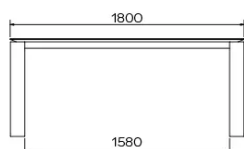

TYPE

dining room table, total height 76cm

TABLETOP

21 mm MDF board, with black coloured bevelled edge, covered with a 3 mm ceramic surface.

EXTENSION(S)

100cm extension-leaf, simple butterfly extension mechanism

SPECIAL FEATURES

-

SECURITY

Tables with an extension system require the presence of two people during assembly. When using the extension system, follow the instructions to avoid any accidents.

DIMENSIONS (CM)

90 x 160/260 cm - 90 x 180/280 cm

100 x 180/280 cm - 100 x 200/300 cm

TERRA T0601

WHICH SIZE?

WEIGHT & PACKAGING

Dimensions: 100X200 + 1 extension of 100 cm

Number of boxes: 4

Grossweight: 140 kg

Packing volume: 0,51 m³

Dimensions: 100X180 + 1 extension of 100 cm

Number of boxes: 4

Grossweight: 133 kg

Packing volume: 0,48 m³

Dimensions: 90X180 + 1 extension of 100 cm

Number of boxes: 4

Grossweight: 127 kg