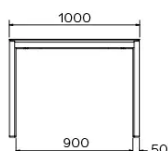

TYPE

dining room table, total height 76cm

TABLETOP

21 mm MDF board, with black coloured bevelled edge, covered with a 3 mm ceramic surface.

EXTENSION(S)

100cm extension-leaf, simple butterfly extension mechanism

SPECIAL FEATURES

-

SECURITY

Tables with an extension system require the presence of two people during assembly. When using the extension system, follow the instructions to avoid any accidents.

DIMENSIONS (CM)

90 x 160/260 cm - 90 x 180/280 cm

100 x 180/280 cm - 100 x 200/300 cm

TERRA T0601

WHICH SIZE?

WEIGHT & PACKAGING

Dimensions: 100X200 + 1 extension of 100 cm

Number of boxes: 4

Grossweight: 140 kg

Packing volume: 0,51 m³

Dimensions: 100X180 + 1 extension of 100 cm

Number of boxes: 4

Grossweight: 133 kg

Packing volume: 0,48 m³

Dimensions: 90X180 + 1 extension of 100 cm

Number of boxes: 4

Grossweight: 127 kg