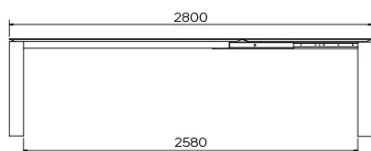

TYPE

dining room table, total height 76cm

TABLETOP

21 mm MDF board, with black coloured bevelled edge, covered with a 3 mm ceramic surface.

EXTENSION(S)

100cm extension-leaf, simple butterfly extension mechanism

SPECIAL FEATURES

-

SECURITY

Tables with an extension system require the presence of two people during assembly. When using the extension system, follow the instructions to avoid any accidents.

DIMENSIONS (CM)

90 x 160/260 cm - 90 x 180/280 cm

100 x 180/280 cm - 100 x 200/300 cm

TERRA T0601

WHICH SIZE?

WEIGHT & PACKAGING

Dimensions: 100X200 + 1 extension of 100 cm

Number of boxes: 4

Grossweight: 140 kg

Packing volume: 0,51 m³

Dimensions: 100X180 + 1 extension of 100 cm

Number of boxes: 4

Grossweight: 133 kg

Packing volume: 0,48 m³

Dimensions: 90X180 + 1 extension of 100 cm

Number of boxes: 4

Grossweight: 127 kg