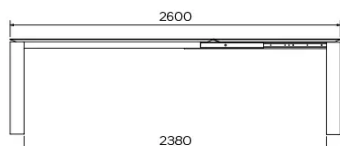

TYPE

dining room table, total height 76cm

TABLETOP

21 mm MDF board, with black coloured bevelled edge, covered with a 3 mm ceramic surface.

EXTENSION(S)

100cm extension-leaf, simple butterfly extension mechanism

SPECIAL FEATURES

-

SECURITY

Tables with an extension system require the presence of two people during assembly. When using the extension system, follow the instructions to avoid any accidents.

DIMENSIONS (CM)

90 x 160/260 cm - 90 x 180/280 cm

100 x 180/280 cm - 100 x 200/300 cm

TERRA T0601

WHICH SIZE?

WEIGHT & PACKAGING

Dimensions: 100X200 + 1 extension of 100 cm

Number of boxes: 4

Grossweight: 140 kg

Packing volume: 0,51 m³

Dimensions: 100X180 + 1 extension of 100 cm

Number of boxes: 4

Grossweight: 133 kg

Packing volume: 0,48 m³

Dimensions: 90X180 + 1 extension of 100 cm

Number of boxes: 4

Grossweight: 127 kg