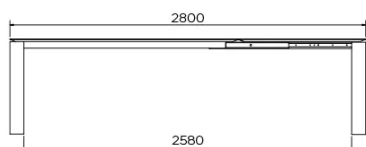

TYPE

dining room table, total height 76cm

TABLETOP

21 mm MDF board, with black coloured bevelled edge, covered with a 3 mm ceramic surface.

EXTENSION(S)

100cm extension-leaf, simple butterfly extension mechanism

SPECIAL FEATURES

-

SECURITY

Tables with an extension system require the presence of two people during assembly. When using the extension system, follow the instructions to avoid any accidents.

DIMENSIONS (CM)

90 x 160/260 cm - 90 x 180/280 cm

100 x 180/280 cm - 100 x 200/300 cm

TERRA T0601

WHICH SIZE?

WEIGHT & PACKAGING

Dimensions: 100X200 + 1 extension of 100 cm

Number of boxes: 4

Grossweight: 140 kg

Packing volume: 0,51 m³

Dimensions: 100X180 + 1 extension of 100 cm

Number of boxes: 4

Grossweight: 133 kg

Packing volume: 0,48 m³

Dimensions: 90X180 + 1 extension of 100 cm

Number of boxes: 4

Grossweight: 127 kg