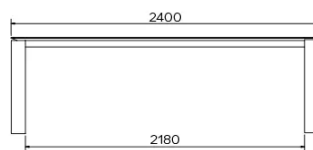

SPECIAL FEATURES

-

SECURITY

Tables with an extension system require the presence of two people during assembly. When using the extension system, follow the instructions to avoid any accidents.

DIMENSIONS (CM)

90 x 160/260 cm - 90 x 180/280 cm

100 x 180/280 cm - 100 x 200/300 cm

TERRA T0601

WHICH SIZE?

WEIGHT & PACKAGING

Dimensions: 100X200 + 1 extension of 100 cm

Number of boxes: 4

Grossweight: 140 kg

Packing volume: 0,51 m³

Dimensions: 100X180 + 1 extension of 100 cm

Number of boxes: 4

Grossweight: 133 kg

Packing volume: 0,48 m³

Dimensions: 90X180 + 1 extension of 100 cm

Number of boxes: 4

Grossweight: 127 kg