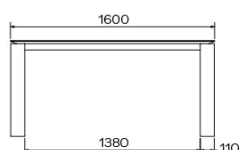

TYPE

dining room table, total height 76cm

TABLETOP

21 mm MDF board, with black coloured bevelled edge, covered with a 3 mm ceramic surface.

EXTENSION(S)

100cm extension-leaf, simple butterfly extension mechanism

SPECIAL FEATURES

-

SECURITY

Tables with an extension system require the presence of two people during assembly. When using the extension system, follow the instructions to avoid any accidents.

DIMENSIONS (CM)

90 x 160/260 cm - 90 x 180/280 cm

100 x 180/280 cm - 100 x 200/300 cm

TERRA T0601

WHICH SIZE?

WEIGHT & PACKAGING

Dimensions: 100X200 + 1 extension of 100 cm

Number of boxes: 4

Grossweight: 140 kg

Packing volume: 0,51 m³

Dimensions: 100X180 + 1 extension of 100 cm

Number of boxes: 4

Grossweight: 133 kg

Packing volume: 0,48 m³

Dimensions: 90X180 + 1 extension of 100 cm

Number of boxes: 4

Grossweight: 127 kg