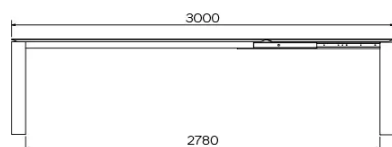

TYPE

dining room table, total height 76cm

TABLETOP

21 mm MDF board, with black coloured bevelled edge, covered with a 3 mm ceramic surface.

EXTENSION(S)

100cm extension-leaf, simple butterfly extension mechanism

SPECIAL FEATURES

-

SECURITY

Tables with an extension system require the presence of two people during assembly. When using the extension system, follow the instructions to avoid any accidents.

DIMENSIONS (CM)

90 x 160/260 cm - 90 x 180/280 cm

100 x 180/280 cm - 100 x 200/300 cm

TERRA T0601

WHICH SIZE?

WEIGHT & PACKAGING

Dimensions: 100X200 + 1 extension of 100 cm

Number of boxes: 4

Grossweight: 140 kg

Packing volume: 0,51 m³

Dimensions: 100X180 + 1 extension of 100 cm

Number of boxes: 4

Grossweight: 133 kg

Packing volume: 0,48 m³

Dimensions: 90X180 + 1 extension of 100 cm

Number of boxes: 4

Grossweight: 127 kg