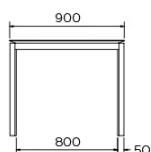

TYPE

dining room table, total height 76cm

TABLETOP

21 mm MDF board, with black coloured bevelled edge, covered with a 3 mm ceramic surface.

EXTENSION(S)

100cm extension-leaf, simple butterfly extension mechanism

SPECIAL FEATURES

-

SECURITY

Tables with an extension system require the presence of two people during assembly. When using the extension system, follow the instructions to avoid any accidents.

DIMENSIONS (CM)

90 x 160/260 cm - 90 x 180/280 cm

100 x 180/280 cm - 100 x 200/300 cm

TERRA T0601

WHICH SIZE?

WEIGHT & PACKAGING

Dimensions: 100X200 + 1 extension of 100 cm

Number of boxes: 4

Grossweight: 140 kg

Packing volume: 0,51 m³

Dimensions: 100X180 + 1 extension of 100 cm

Number of boxes: 4

Grossweight: 133 kg

Packing volume: 0,48 m³

Dimensions: 90X180 + 1 extension of 100 cm

Number of boxes: 4

Grossweight: 127 kg