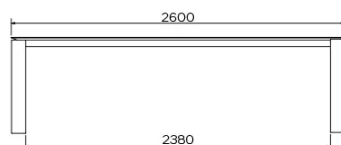

TYPE

dining room table, total height 76cm

TABLETOP

21 mm MDF board, with black coloured bevelled edge, covered with a 3 mm ceramic surface.

EXTENSION(S)

100cm extension-leaf, simple butterfly extension mechanism

SPECIAL FEATURES

-

SECURITY

Tables with an extension system require the presence of two people during assembly. When using the extension system, follow the instructions to avoid any accidents.

DIMENSIONS (CM)

90 x 160/260 cm - 90 x 180/280 cm

100 x 180/280 cm - 100 x 200/300 cm

TERRA T0601

WHICH SIZE?

WEIGHT & PACKAGING

Dimensions: 100X200 + 1 extension of 100 cm

Number of boxes: 4

Grossweight: 140 kg

Packing volume: 0,51 m³

Dimensions: 100X180 + 1 extension of 100 cm

Number of boxes: 4

Grossweight: 133 kg

Packing volume: 0,48 m³

Dimensions: 90X180 + 1 extension of 100 cm

Number of boxes: 4

Grossweight: 127 kg