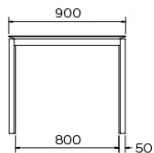

TYPE

dining room table, total height 76cm

TABLETOP

21 mm MDF board, with black coloured bevelled edge, covered with a 3 mm ceramic surface.

EXTENSION(S)

100cm extension-leaf, simple butterfly extension mechanism

SPECIAL FEATURES

-

SECURITY

Tables with an extension system require the presence of two people during assembly. When using the extension system, follow the instructions to avoid any accidents.

DIMENSIONS (CM)

90 x 160/260 cm - 90 x 180/280 cm

100 x 180/280 cm - 100 x 200/300 cm

TERRA T0601

WHICH SIZE?

WEIGHT & PACKAGING

Dimensions: 100X200 + 1 extension of 100 cm

Number of boxes: 4

Grossweight: 140 kg

Packing volume: 0,51 m³

Dimensions: 100X180 + 1 extension of 100 cm

Number of boxes: 4

Grossweight: 133 kg

Packing volume: 0,48 m³

Dimensions: 90X180 + 1 extension of 100 cm

Number of boxes: 4

Grossweight: 127 kg