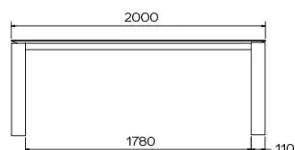

TYPE

dining room table, total height 76cm

TABLETOP

21 mm MDF board, with black coloured bevelled edge, covered with a 3 mm ceramic surface.

EXTENSION(S)

100cm extension-leaf, simple butterfly extension mechanism

SPECIAL FEATURES

-

SECURITY

Tables with an extension system require the presence of two people during assembly. When using the extension system, follow the instructions to avoid any accidents.

DIMENSIONS (CM)

90 x 160/260 cm - 90 x 180/280 cm

100 x 180/280 cm - 100 x 200/300 cm

TERRA T0601

WHICH SIZE?

WEIGHT & PACKAGING

Dimensions: 100X200 + 1 extension of 100 cm

Number of boxes: 4

Grossweight: 140 kg

Packing volume: 0,51 m³

Dimensions: 100X180 + 1 extension of 100 cm

Number of boxes: 4

Grossweight: 133 kg

Packing volume: 0,48 m³

Dimensions: 90X180 + 1 extension of 100 cm

Number of boxes: 4

Grossweight: 127 kg