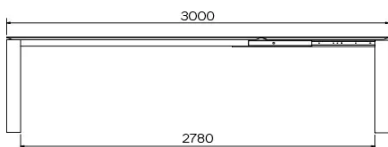

TYPE

dining room table, total height 76cm

TABLETOP

21 mm MDF board, with black coloured bevelled edge, covered with a 3 mm ceramic surface.

EXTENSION(S)

This version is always without extension

FEET

Feet made of metal covered with wood. Top and side frames always in the same wood species and colour as the colour as the wooden feet.

The metal part of the base is possible in all Mobitec metal colours (except A11 and A24).

SPECIAL FEATURES

-

SECURITY

Our tables are heavy and require two people to assemble or move them.

DIMENSIONS (CM)

90 x 160 cm - 90 x 180 cm - 100 x 180 cm - 100 x 200 cm

100 x 220 cm - 100 x 240 cm - 100 x 260 cm

TERRA T0500

WHICH SIZE?

WEIGHT & PACKAGING

Dimensions: 90X160 cm

Number of boxes: 3

Grossweight: 66 kg

Packing volume: 0,34 m³

Dimensions: 90X180 cm

Number of boxes: 3

Grossweight: 70 kg

Packing volume: 0,35 m³

Dimensions: 100X180 cm

Number of boxes: 3

Grossweight: 74 kg

Packing volume: 0,36 m³