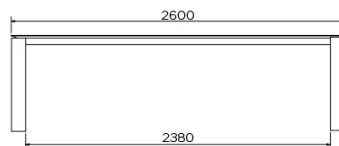

The metal part of the base is possible in all Mobitec metal colours (except A11 and A24).

SPECIAL FEATURES

-

SECURITY

Our tables are heavy and require two people to assemble or move them.

DIMENSIONS (CM)

90 x 160 cm - 90 x 180 cm - 100 x 180 cm - 100 x 200 cm

100 x 220 cm - 100 x 240 cm - 100 x 260 cm

TERRA T0500

WHICH SIZE?

WEIGHT & PACKAGING

Dimensions: 90X160 cm

Number of boxes: 3

Grossweight: 66 kg

Packing volume: 0,34 m³

Dimensions: 90X180 cm

Number of boxes: 3

Grossweight: 70 kg

Packing volume: 0,35 m³

Dimensions: 100X180 cm

Number of boxes: 3

Grossweight: 74 kg

Packing volume: 0,36 m³