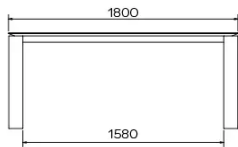

TYPE

dining room table, total height 76cm

TABLETOP

21 mm MDF board, with black coloured bevelled edge, covered with a 3 mm ceramic surface.

EXTENSION(S)

This version is always without extension

FEET

Feet made of metal covered with wood. Top and side frames always in the same wood species and colour as the colour as the wooden feet.

The metal part of the base is possible in all Mobitec metal colours (except A11 and A24).

SPECIAL FEATURES

-

SECURITY

Our tables are heavy and require two people to assemble or move them.

DIMENSIONS (CM)

90 x 160 cm - 90 x 180 cm - 100 x 180 cm - 100 x 200 cm

100 x 220 cm - 100 x 240 cm - 100 x 260 cm

TERRA T0500

WHICH SIZE?

WEIGHT & PACKAGING

Dimensions: 90X160 cm

Number of boxes: 3

Grossweight: 66 kg

Packing volume: 0,34 m³

Dimensions: 90X180 cm

Number of boxes: 3

Grossweight: 70 kg

Packing volume: 0,35 m³

Dimensions: 100X180 cm

Number of boxes: 3

Grossweight: 74 kg

Packing volume: 0,36 m³