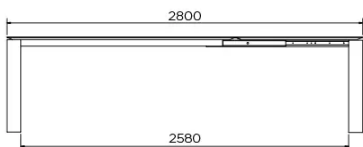

TYPE

dining room table, total height 76cm

TABLETOP

21 mm MDF board, with black coloured bevelled edge, covered with a 3 mm ceramic surface.

EXTENSION(S)

This version is always without extension

FEET

Feet made of metal covered with wood. Top and side frames always in the same wood species and colour as the colour as the wooden feet.

The metal part of the base is possible in all Mobitec metal colours (except A11 and A24).

SPECIAL FEATURES

-

SECURITY

Our tables are heavy and require two people to assemble or move them.

DIMENSIONS (CM)

90 x 160 cm - 90 x 180 cm - 100 x 180 cm - 100 x 200 cm

100 x 220 cm - 100 x 240 cm - 100 x 260 cm

TERRA T0500

WHICH SIZE?

WEIGHT & PACKAGING

Dimensions: 90X160 cm

Number of boxes: 3

Grossweight: 66 kg

Packing volume: 0,34 m³

Dimensions: 90X180 cm

Number of boxes: 3

Grossweight: 70 kg

Packing volume: 0,35 m³

Dimensions: 100X180 cm

Number of boxes: 3

Grossweight: 74 kg

Packing volume: 0,36 m³