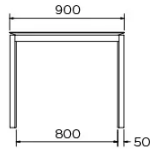

TYPE

dining room table, total height 76cm

TABLETOP

21 mm MDF board, with black coloured bevelled edge, covered with a 3 mm ceramic surface.

EXTENSION(S)

This version is always without extension

FEET

Feet made of metal covered with wood. Top and side frames always in the same wood species and colour as the colour as the wooden feet.

The metal part of the base is possible in all Mobitec metal colours (except A11 and A24).

SPECIAL FEATURES

-

SECURITY

Our tables are heavy and require two people to assemble or move them.

DIMENSIONS (CM)

90 x 160 cm - 90 x 180 cm - 100 x 180 cm - 100 x 200 cm

100 x 220 cm - 100 x 240 cm - 100 x 260 cm

TERRA T0500

WHICH SIZE?

WEIGHT & PACKAGING

Dimensions: 90X160 cm

Number of boxes: 3

Grossweight: 66 kg

Packing volume: 0,34 m³

Dimensions: 90X180 cm

Number of boxes: 3

Grossweight: 70 kg

Packing volume: 0,35 m³

Dimensions: 100X180 cm

Number of boxes: 3

Grossweight: 74 kg

Packing volume: 0,36 m³