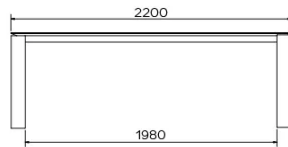

TYPE

dining room table, total height 76cm

TABLETOP

21 mm MDF board, with black coloured bevelled edge, covered with a 3 mm ceramic surface.

EXTENSION(S)

This version is always without extension

FEET

Feet made of metal covered with wood. Top and side frames always in the same wood species and colour as the colour as the wooden feet.

The metal part of the base is possible in all Mobitec metal colours (except A11 and A24).

SPECIAL FEATURES

-

SECURITY

Our tables are heavy and require two people to assemble or move them.

DIMENSIONS (CM)

90 x 160 cm - 90 x 180 cm - 100 x 180 cm - 100 x 200 cm

100 x 220 cm - 100 x 240 cm - 100 x 260 cm

TERRA T0500

WHICH SIZE?

WEIGHT & PACKAGING

Dimensions: 90X160 cm

Number of boxes: 3

Grossweight: 66 kg

Packing volume: 0,34 m³

Dimensions: 90X180 cm

Number of boxes: 3

Grossweight: 70 kg

Packing volume: 0,35 m³

Dimensions: 100X180 cm

Number of boxes: 3

Grossweight: 74 kg

Packing volume: 0,36 m³