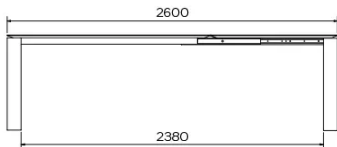

TYPE

dining room table, total height 76cm

TABLETOP

21 mm MDF board, with black coloured bevelled edge, covered with a 3 mm ceramic surface.

EXTENSION(S)

This version is always without extension

FEET

Feet made of metal covered with wood. Top and side frames always in the same wood species and colour as the colour as the wooden feet.

The metal part of the base is possible in all Mobitec metal colours (except A11 and A24).

SPECIAL FEATURES

-

SECURITY

Our tables are heavy and require two people to assemble or move them.

DIMENSIONS (CM)

90 x 160 cm - 90 x 180 cm - 100 x 180 cm - 100 x 200 cm

100 x 220 cm - 100 x 240 cm - 100 x 260 cm

TERRA T0500

WHICH SIZE?

WEIGHT & PACKAGING

Dimensions: 90X160 cm

Number of boxes: 3

Grossweight: 66 kg

Packing volume: 0,34 m³

Dimensions: 90X180 cm

Number of boxes: 3

Grossweight: 70 kg

Packing volume: 0,35 m³

Dimensions: 100X180 cm

Number of boxes: 3

Grossweight: 74 kg

Packing volume: 0,36 m³