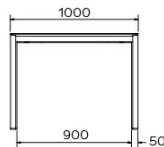

TYPE

dining room table, total height 76cm

TABLETOP

21 mm MDF board, with black coloured bevelled edge, covered with a 3 mm ceramic surface.

EXTENSION(S)

This version is always without extension

FEET

Feet made of metal covered with wood. Top and side frames always in the same wood species and colour as the colour as the wooden feet.

The metal part of the base is possible in all Mobitec metal colours (except A11 and A24).

SPECIAL FEATURES

-

SECURITY

Our tables are heavy and require two people to assemble or move them.

DIMENSIONS (CM)

90 x 160 cm - 90 x 180 cm - 100 x 180 cm - 100 x 200 cm

100 x 220 cm - 100 x 240 cm - 100 x 260 cm

TERRA T0500

WHICH SIZE?

WEIGHT & PACKAGING

Dimensions: 90X160 cm

Number of boxes: 3

Grossweight: 66 kg

Packing volume: 0,34 m³

Dimensions: 90X180 cm

Number of boxes: 3

Grossweight: 70 kg

Packing volume: 0,35 m³

Dimensions: 100X180 cm

Number of boxes: 3

Grossweight: 74 kg

Packing volume: 0,36 m³