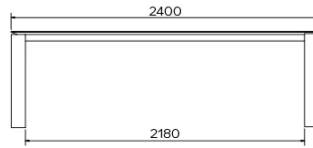

The metal part of the base is possible in all Mobitec metal colours (except A11 and A24).

SPECIAL FEATURES

-

SECURITY

Our tables are heavy and require two people to assemble or move them.

DIMENSIONS (CM)

90 x 160 cm - 90 x 180 cm - 100 x 180 cm - 100 x 200 cm

100 x 220 cm - 100 x 240 cm - 100 x 260 cm

TERRA T0500

WHICH SIZE?

WEIGHT & PACKAGING

Dimensions: 90X160 cm

Number of boxes: 3

Grossweight: 66 kg

Packing volume: 0,34 m³

Dimensions: 90X180 cm

Number of boxes: 3

Grossweight: 70 kg

Packing volume: 0,35 m³

Dimensions: 100X180 cm

Number of boxes: 3

Grossweight: 74 kg

Packing volume: 0,36 m³

Dimensions: 100X200 cm

Number of boxes: 3

Grossweight: 79 kg

Packing volume: 0,38 m³

Dimensions: 100X220 cm

Number of boxes: 3

Grossweight: 84 kg

Packing volume: 0,40 m³