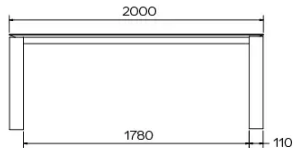

TYPE

dining room table, total height 76cm

TABLETOP

21 mm MDF board, with black coloured bevelled edge, covered with a 3 mm ceramic surface.

EXTENSION(S)

This version is always without extension

FEET

Feet made of metal covered with wood. Top and side frames always in the same wood species and colour as the colour as the wooden feet.

The metal part of the base is possible in all Mobitec metal colours (except A11 and A24).

SPECIAL FEATURES

-

SECURITY

Our tables are heavy and require two people to assemble or move them.

DIMENSIONS (CM)

90 x 160 cm - 90 x 180 cm - 100 x 180 cm - 100 x 200 cm

100 x 220 cm - 100 x 240 cm - 100 x 260 cm

TERRA T0500

WHICH SIZE?

WEIGHT & PACKAGING

Dimensions: 90X160 cm

Number of boxes: 3

Grossweight: 66 kg

Packing volume: 0,34 m³

Dimensions: 90X180 cm

Number of boxes: 3

Grossweight: 70 kg

Packing volume: 0,35 m³

Dimensions: 100X180 cm

Number of boxes: 3

Grossweight: 74 kg

Packing volume: 0,36 m³