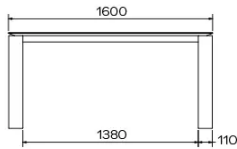

TYPE

dining room table, total height 76cm

TABLETOP

21 mm MDF board, with black coloured bevelled edge, covered with a 3 mm ceramic surface.

EXTENSION(S)

This version is always without extension

FEET

Feet made of metal covered with wood. Top and side frames always in the same wood species and colour as the colour as the wooden feet.

The metal part of the base is possible in all Mobitec metal colours (except A11 and A24).

SPECIAL FEATURES

-

SECURITY

Our tables are heavy and require two people to assemble or move them.

DIMENSIONS (CM)

90 x 160 cm - 90 x 180 cm - 100 x 180 cm - 100 x 200 cm

100 x 220 cm - 100 x 240 cm - 100 x 260 cm

TERRA T0500

WHICH SIZE?

WEIGHT & PACKAGING

Dimensions: 90X160 cm

Number of boxes: 3

Grossweight: 66 kg

Packing volume: 0,34 m³

Dimensions: 90X180 cm

Number of boxes: 3

Grossweight: 70 kg

Packing volume: 0,35 m³

Dimensions: 100X180 cm

Number of boxes: 3

Grossweight: 74 kg

Packing volume: 0,36 m³