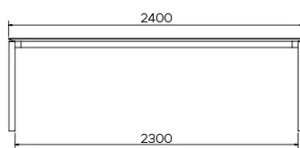

TERRA T0201

WHICH SIZE?

WEIGHT & PACKAGING

Dimensions: 100X200 + 1 extension of 100 cm

Number of boxes: 3

Grossweight: 132 kg

Packing volume: 0,41 m³

Dimensions: 100X180 + 1 extension of 100 cm

Number of boxes: 3

Grossweight: 92 kg

Packing volume: 0,38 m³

Dimensions: 90X180 + 1 extension of 100 cm

Number of boxes: 3

Grossweight: 119 kg

Packing volume: 0,35 m³

Dimensions: 90X160 + 1 extension of 100 cm

Number of boxes: 3

Grossweight: 113 kg

Packing volume: 0,33 m³