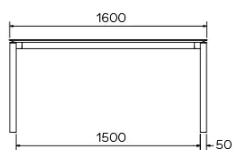

TERRA T0201

WHICH SIZE?

WEIGHT & PACKAGING

Dimensions: 100X200 + 1 extension of 100 cm

Number of boxes: 3

Grossweight: 132 kg

Packing volume: 0,41 m³

Dimensions: 100X180 + 1 extension of 100 cm

Number of boxes: 3

Grossweight: 92 kg

Packing volume: 0,38 m³

Dimensions: 90X180 + 1 extension of 100 cm

Number of boxes: 3

Grossweight: 119 kg

Packing volume: 0,35 m³

Dimensions: 90X160 + 1 extension of 100 cm

Number of boxes: 3

Grossweight: 113 kg

Packing volume: 0,33 m³