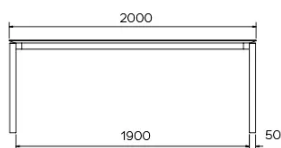

TERRA T0201

WHICH SIZE?

WEIGHT & PACKAGING

Dimensions: 100X200 + 1 extension of 100 cm

Number of boxes: 3

Grossweight: 132 kg

Packing volume: 0,41 m³

Dimensions: 100X180 + 1 extension of 100 cm

Number of boxes: 3

Grossweight: 92 kg

Packing volume: 0,38 m³

Dimensions: 90X180 + 1 extension of 100 cm

Number of boxes: 3

Grossweight: 119 kg

Packing volume: 0,35 m³

Dimensions: 90X160 + 1 extension of 100 cm

Number of boxes: 3

Grossweight: 113 kg

Packing volume: 0,33 m³