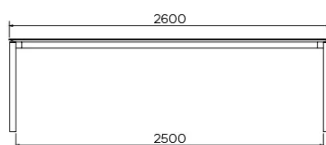

TERRA T0201

WHICH SIZE?

WEIGHT & PACKAGING

Dimensions: 100X200 + 1 extension of 100 cm

Number of boxes: 3

Grossweight: 132 kg

Packing volume: 0,41 m³

Dimensions: 100X180 + 1 extension of 100 cm

Number of boxes: 3

Grossweight: 92 kg

Packing volume: 0,38 m³

Dimensions: 90X180 + 1 extension of 100 cm

Number of boxes: 3

Grossweight: 119 kg

Packing volume: 0,35 m³

Dimensions: 90X160 + 1 extension of 100 cm

Number of boxes: 3

Grossweight: 113 kg

Packing volume: 0,33 m³