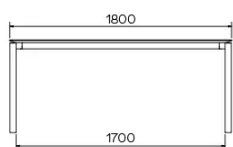

TERRA T0201

WHICH SIZE?

WEIGHT & PACKAGING

Dimensions: 100X200 + 1 extension of 100 cm

Number of boxes: 3

Grossweight: 132 kg

Packing volume: 0,41 m³

Dimensions: 100X180 + 1 extension of 100 cm

Number of boxes: 3

Grossweight: 92 kg

Packing volume: 0,38 m³

Dimensions: 90X180 + 1 extension of 100 cm

Number of boxes: 3

Grossweight: 119 kg

Packing volume: 0,35 m³

Dimensions: 90X160 + 1 extension of 100 cm

Number of boxes: 3

Grossweight: 113 kg

Packing volume: 0,33 m³