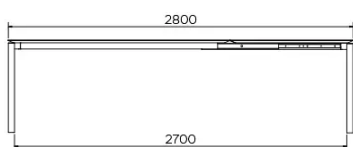

TERRA T0201

WHICH SIZE?

WEIGHT & PACKAGING

Dimensions: 100X200 + 1 extension of 100 cm

Number of boxes: 3

Grossweight: 132 kg

Packing volume: 0,41 m³

Dimensions: 100X180 + 1 extension of 100 cm

Number of boxes: 3

Grossweight: 92 kg

Packing volume: 0,38 m³

Dimensions: 90X180 + 1 extension of 100 cm

Number of boxes: 3

Grossweight: 119 kg

Packing volume: 0,35 m³

Dimensions: 90X160 + 1 extension of 100 cm

Number of boxes: 3

Grossweight: 113 kg

Packing volume: 0,33 m³