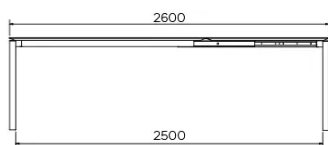

TERRA T0201

WHICH SIZE?

WEIGHT & PACKAGING

Dimensions: 100X200 + 1 extension of 100 cm

Number of boxes: 3

Grossweight: 132 kg

Packing volume: 0,41 m³

Dimensions: 100X180 + 1 extension of 100 cm

Number of boxes: 3

Grossweight: 92 kg

Packing volume: 0,38 m³

Dimensions: 90X180 + 1 extension of 100 cm

Number of boxes: 3

Grossweight: 119 kg

Packing volume: 0,35 m³

Dimensions: 90X160 + 1 extension of 100 cm

Number of boxes: 3

Grossweight: 113 kg

Packing volume: 0,33 m³