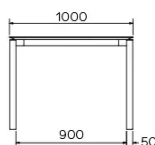

TERRA T0201

WHICH SIZE?

WEIGHT & PACKAGING

Dimensions: 100X200 + 1 extension of 100 cm

Number of boxes: 3

Grossweight: 132 kg

Packing volume: 0,41 m³

Dimensions: 100X180 + 1 extension of 100 cm

Number of boxes: 3

Grossweight: 92 kg

Packing volume: 0,38 m³

Dimensions: 90X180 + 1 extension of 100 cm

Number of boxes: 3

Grossweight: 119 kg

Packing volume: 0,35 m³

Dimensions: 90X160 + 1 extension of 100 cm

Number of boxes: 3

Grossweight: 113 kg

Packing volume: 0,33 m³