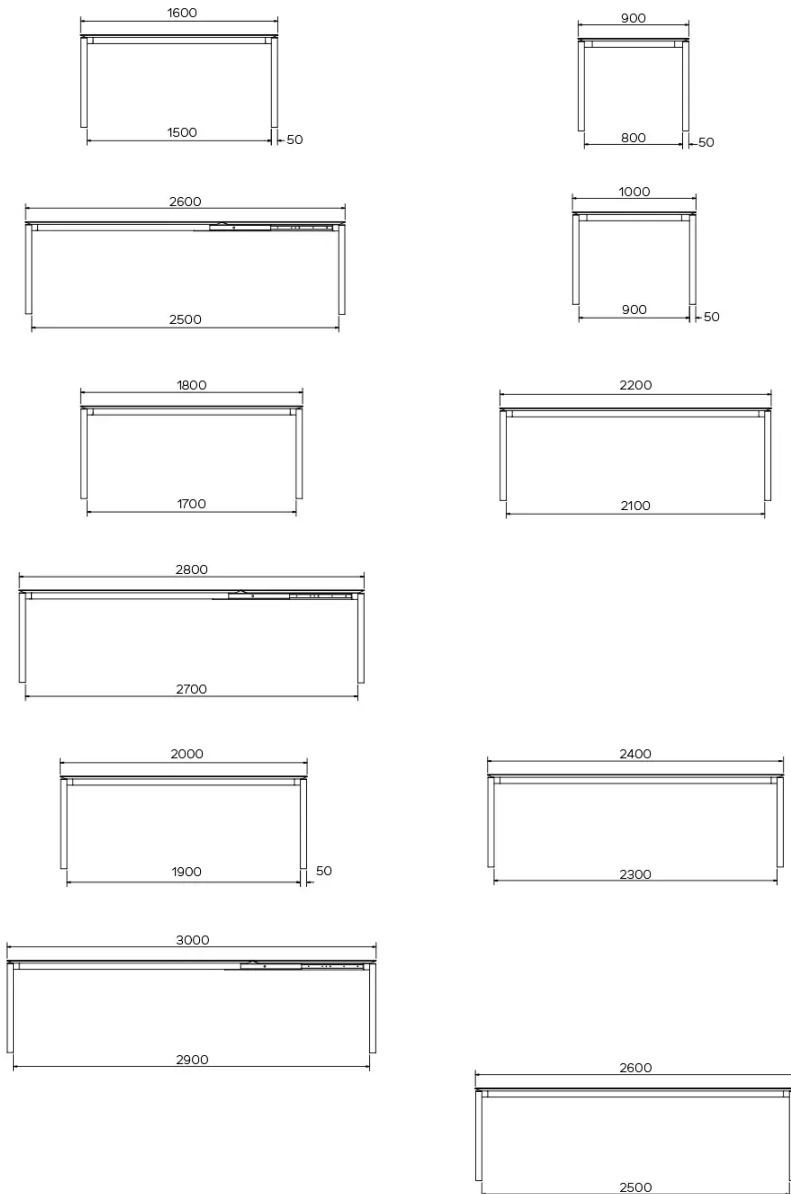

TYPE

dining room table, total height 76cm

TABLETOP

21 mm MDF board, with black coloured bevelled edge, covered with a 3 mm ceramic surface.

EXTENSION(S)

This version is always without extension

FEET

Metal frame and feet, lacquer finish in all Mobitec metal colors possible (except A11 and A24).

SECURITY

Our tables are heavy and require two people to assemble or move them.

DIMENSIONS (CM)

90 x 160 cm - 90 x 180 cm - 100 x 180 cm - 100 x 200 cm

100 x 220 cm - 100 x 240 cm - 100 x 260 cm

TERRA T0100

WHICH SIZE?

WEIGHT & PACKAGING

Dimensions: 90X160 cm

Number of boxes: 2

Grossweight: 58 kg

Packing volume: 0,23 m³

Dimensions: 90X180 cm

Number of boxes: 2

Grossweight: 62 kg

Packing volume: 0,24 m³

Dimensions: 100X180 cm

Number of boxes: 2

Grossweight: 66 kg

Packing volume: 0,25 m³

Dimensions: 100X200 cm

Number of boxes: 2