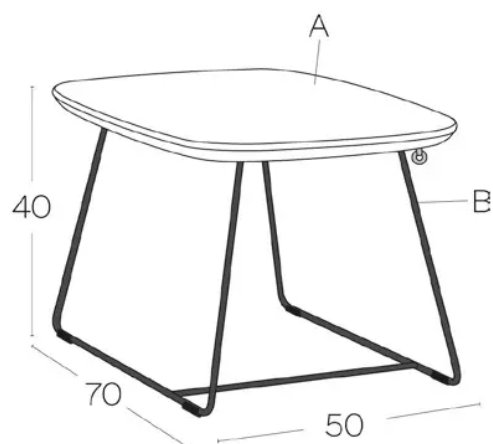

TYPE

Side table, living room table, total height 40cm

TABLETOP

30mm solid wood - available in beech, oak, rustic oak or walnut

EXTENSION(S)

This version is always without extension

FEET

in metal, the colour is at your choice

SPECIAL FEATURES

-

SECURITY

Our tables are heavy and require two people to assemble or move them.

DIMENSIONS (CM)

50x70cm

PAMP T0800

WHICH SIZE?

WEIGHT & PACKAGING

50x70x40 cm