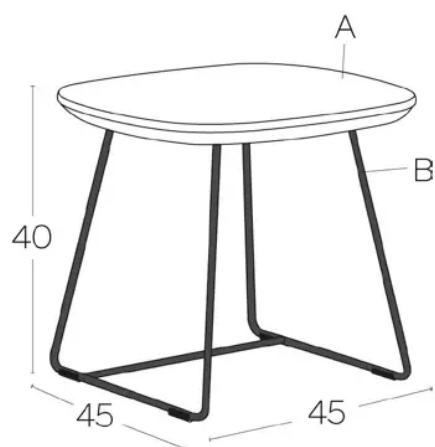

## DIMENSIONS (CM)

45x45cm

## PAMP T0700

WHICH SIZE?

---

45x45x40 cm