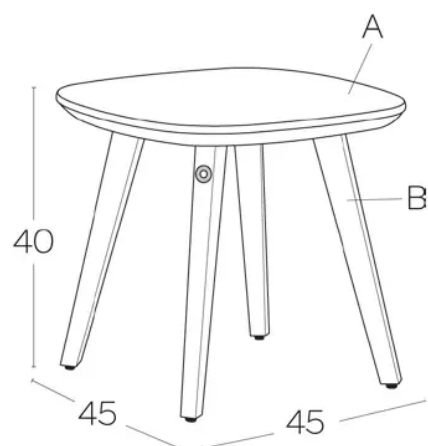

TYPE

Side table, living room table, total height 40cm

TABLETOP

30mm solid wood - available in beech, oak, rustic oak or walnut

EXTENSION(S)

This version is always without extension

FEET

Solid wood

SPECIAL FEATURES

-

SECURITY

Our tables are heavy and require two people to assemble or move them.

DIMENSIONS (CM)

45x45cm

PAMP T0500

WHICH SIZE?

WEIGHT & PACKAGING

45x45x40 cm