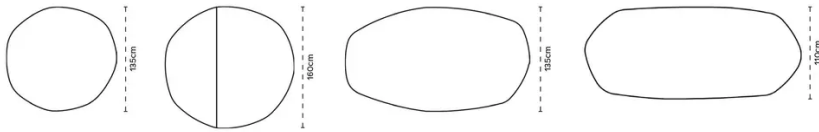

OLEA T0312

WHICH SIZE?

Holz Wood Bois Hout