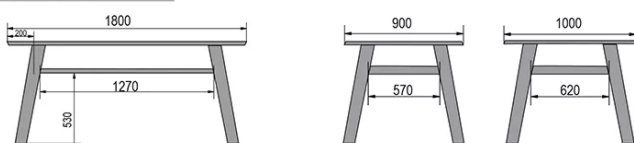

TYPE

dining room table, total height 77cm

TABLETOP

24mm multiplex tabletop with a 0.9mm FENIX surface, natural coloured bevelled edge

EXTENSION(S)

This version is always without extension

FEET

Solid wood

SPECIAL FEATURES

-

DIMENSIONS (CM)

90x160cm - 90x180cm

100x180cm - 100x200cm - 100x220cm - 100x240cm

MOOD T8 T0200

WHICH SIZE?

90 x 160cm

90 x 160 / 280cm

90 x 180cm - 100x180cm

90 x 180 / 280cm - 100 x 180 / 280cm

100 x 200cm

100 x 200 / 300cm

100 x 220cm

100 x 220 / 300cm

100 x 240cm