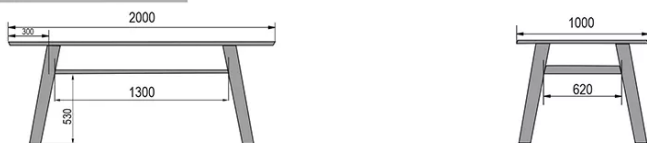

TYPE

dining room table, total height 77cm

TABLETOP

24mm multiplex tabletop with a 0.9mm FENIX surface, natural coloured bevelled edge

EXTENSION(S)

This version is always without extension

FEET

Solid wood

SPECIAL FEATURES

-

DIMENSIONS (CM)

90x160cm - 90x180cm

100x180cm - 100x200cm - 100x220cm - 100x240cm

MOOD T8 T0200

WHICH SIZE?

90 x 160cm

90 x 160 / 280cm

90 x 180cm - 100x180cm

90 x 180 / 280cm - 100 x 180 / 280cm

100 x 200cm

100 x 200 / 300cm

100 x 220cm

100 x 220 / 300cm

100 x 240cm

WEIGHT & PACKAGING

- Product net weight: -
- Number of pieces per carton: -
- Carton gross weight: -
- Carton dimensions: -