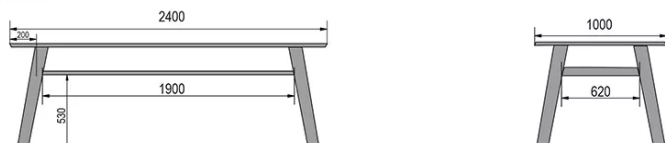

TYPE

dining room table, total height 77cm

TABLETOP

24mm multiplex tabletop with a 0.9mm FENIX surface, natural coloured bevelled edge

EXTENSION(S)

This version is always without extension

FEET

Solid wood

SPECIAL FEATURES

-

DIMENSIONS (CM)

90x160cm - 90x180cm

100x180cm - 100x200cm - 100x220cm - 100x240cm

MOOD T8 T0200

WHICH SIZE?

90 x 160cm

90 x 160 / 280cm

90 x 180cm - 100x180cm

90 x 180 / 280cm - 100 x 180 / 280cm

100 x 200cm

100 x 200 / 300cm

100 x 220cm

100 x 220 / 300cm

100 x 240cm

WEIGHT & PACKAGING

- Product net weight: -
- Number of pieces per carton: -
- Carton gross weight: -
- Carton dimensions: -