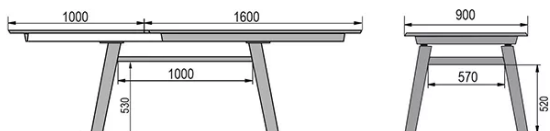

TYPE

dining room table, total height 77cm

TABLETOP

24mm multiplex tabletop with a 0.9mm FENIX surface, natural coloured bevelled edge

EXTENSION(S)

This version is always without extension

FEET

Solid wood

SPECIAL FEATURES

-

DIMENSIONS (CM)

90x160cm - 90x180cm

100x180cm - 100x200cm - 100x220cm - 100x240cm

MOOD T8 T0200

WHICH SIZE?

90 x 160cm

90 x 160 / 280cm

90 x 180cm - 100x180cm

90 x 180 / 280cm - 100 x 180 / 280cm

100 x 200cm

100 x 200 / 300cm

100 x 220cm

100 x 220 / 300cm

100 x 240cm