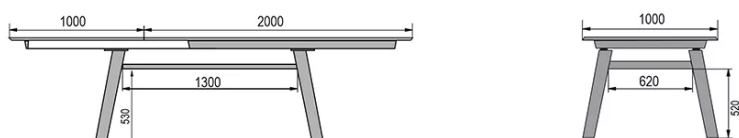

TYPE

dining room table, total height 77cm

TABLETOP

24mm multiplex tabletop with a 0.9mm FENIX surface, natural coloured bevelled edge

EXTENSION(S)

This version is always without extension

FEET

Solid wood

SPECIAL FEATURES

-

DIMENSIONS (CM)

90x160cm - 90x180cm

100x180cm - 100x200cm - 100x220cm - 100x240cm

MOOD T8 T0200

WHICH SIZE?

90 x 160cm

90 x 160 / 280cm

90 x 180cm - 100x180cm

90 x 180 / 280cm - 100 x 180 / 280cm

100 x 200cm

100 x 200 / 300cm

100 x 220cm

100 x 220 / 300cm

100 x 240cm