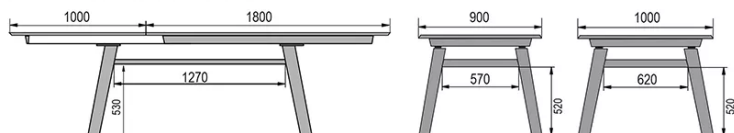

TYPE

dining room table, total height 77cm

TABLETOP

24mm multiplex tabletop with a 0.9mm FENIX surface, natural coloured bevelled edge

EXTENSION(S)

This version is always without extension

FEET

Solid wood

SPECIAL FEATURES

-

DIMENSIONS (CM)

90x160cm - 90x180cm

100x180cm - 100x200cm - 100x220cm - 100x240cm

MOOD T8 T0200

WHICH SIZE?

90 x 160cm

90 x 160 / 280cm

90 x 180cm - 100x180cm

90 x 180 / 280cm - 100 x 180 / 280cm

100 x 200cm

100 x 200 / 300cm

100 x 220cm

100 x 220 / 300cm

100 x 240cm