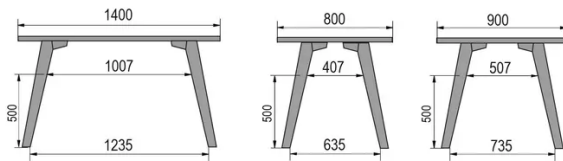

TYPE

bar table, total height 110cm

TABLETOP

30mm multiplex tabletop with a 0.9mm FENIX surface, natural coloured bevelled edge.

EXTENSION(S)

This version is always without extension

FEET

Solid wood

SPECIAL FEATURES

the footrest is always made of black metal

SECURITY

Our tables are heavy and require two people to assemble or move them.

DIMENSIONS (CM)

80x80cm - 80x120cm - 80x140cm - 80x160cm

90x90cm - 90x120cm - 90x140cm - 90x160cm - 90x180cm

MOOD T3 T1500

WHICH SIZE?

WEIGHT & PACKAGING

80 x 120cm / 90 x 120cm

80 x 140cm / 90 x 140cm

80 x 160cm / 90 x 160cm / 100 x 160cm

90 x 180cm / 100 x 180cm

90 x 200cm / 100 x 200cm

100 x 220cm

100 x 240cm