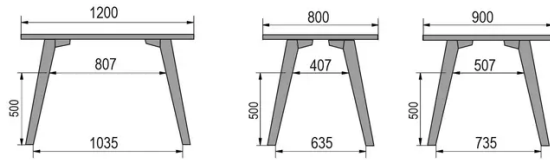

TYPE

bar table, total height 110cm

TABLETOP

30mm multiplex tabletop with a 0.9mm FENIX surface, natural coloured bevelled edge.

EXTENSION(S)

This version is always without extension

FEET

Solid wood

SPECIAL FEATURES

the footrest is always made of black metal

SECURITY

Our tables are heavy and require two people to assemble or move them.

DIMENSIONS (CM)

80x80cm - 80x120cm - 80x140cm - 80x160cm

90x90cm - 90x120cm - 90x140cm - 90x160cm - 90x180cm

MOOD T3 T1500

WHICH SIZE?

WEIGHT & PACKAGING

80 x 120cm / 90 x 120cm

80 x 140cm / 90 x 140cm

80 x 160cm / 90 x 160cm / 100 x 160cm

90 x 180cm / 100 x 180cm

90 x 200cm / 100 x 200cm

100 x 220cm

100 x 240cm