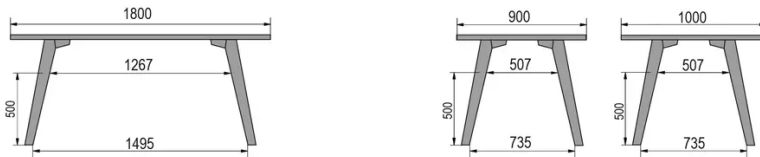

TYPE

bar table, total height 110cm

TABLETOP

30mm multiplex tabletop with a 0.9mm FENIX surface, natural coloured bevelled edge.

EXTENSION(S)

This version is always without extension

FEET

Solid wood

SPECIAL FEATURES

the footrest is always made of black metal

SECURITY

Our tables are heavy and require two people to assemble or move them.

DIMENSIONS (CM)

80x80cm - 80x120cm - 80x140cm - 80x160cm

90x90cm - 90x120cm - 90x140cm - 90x160cm - 90x180cm

MOOD T3 T1500

WHICH SIZE?

WEIGHT & PACKAGING

80 x 120cm / 90 x 120cm

80 x 140cm / 90 x 140cm

80 x 160cm / 90 x 160cm / 100 x 160cm

90 x 180cm / 100 x 180cm

90 x 200cm / 100 x 200cm

100 x 220cm

100 x 240cm