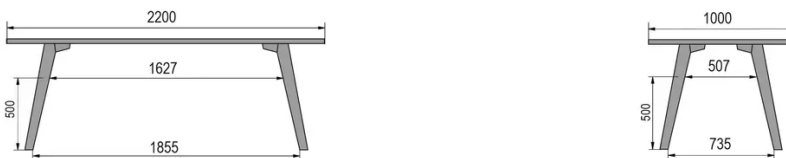

TYPE

bar table, total height 110cm

TABLETOP

30mm multiplex tabletop with a 0.9mm FENIX surface, natural coloured bevelled edge.

EXTENSION(S)

This version is always without extension

FEET

Solid wood

SPECIAL FEATURES

the footrest is always made of black metal

SECURITY

Our tables are heavy and require two people to assemble or move them.

DIMENSIONS (CM)

80x80cm - 80x120cm - 80x140cm - 80x160cm

90x90cm - 90x120cm - 90x140cm - 90x160cm - 90x180cm

MOOD T3 T1500

WHICH SIZE?

WEIGHT & PACKAGING

80 x 120cm / 90 x 120cm

80 x 140cm / 90 x 140cm

80 x 160cm / 90 x 160cm / 100 x 160cm

90 x 180cm / 100 x 180cm

90 x 200cm / 100 x 200cm

100 x 220cm

100 x 240cm