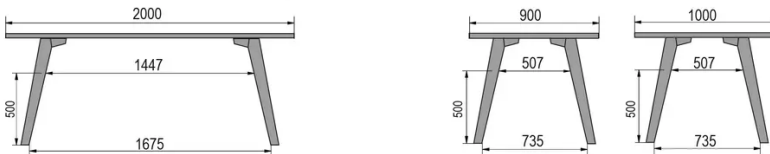

TYPE

bar table, total height 110cm

TABLETOP

30mm multiplex tabletop with a 0.9mm FENIX surface, natural coloured bevelled edge.

EXTENSION(S)

This version is always without extension

FEET

Solid wood

SPECIAL FEATURES

the footrest is always made of black metal

SECURITY

Our tables are heavy and require two people to assemble or move them.

DIMENSIONS (CM)

80x80cm - 80x120cm - 80x140cm - 80x160cm

90x90cm - 90x120cm - 90x140cm - 90x160cm - 90x180cm

MOOD T3 T1500

WHICH SIZE?

WEIGHT & PACKAGING

80 x 120cm / 90 x 120cm

80 x 140cm / 90 x 140cm

80 x 160cm / 90 x 160cm / 100 x 160cm

90 x 180cm / 100 x 180cm

90 x 200cm / 100 x 200cm

100 x 220cm

100 x 240cm