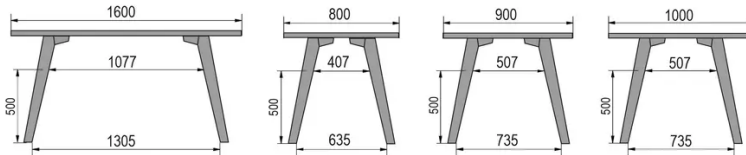

TYPE

bar table, total height 110cm

TABLETOP

30mm multiplex tabletop with a 0.9mm FENIX surface, natural coloured bevelled edge.

EXTENSION(S)

This version is always without extension

FEET

Solid wood

SPECIAL FEATURES

the footrest is always made of black metal

SECURITY

Our tables are heavy and require two people to assemble or move them.

DIMENSIONS (CM)

80x80cm - 80x120cm - 80x140cm - 80x160cm

90x90cm - 90x120cm - 90x140cm - 90x160cm - 90x180cm

MOOD T3 T1500

WHICH SIZE?

WEIGHT & PACKAGING

80 x 120cm / 90 x 120cm

80 x 140cm / 90 x 140cm

80 x 160cm / 90 x 160cm / 100 x 160cm

90 x 180cm / 100 x 180cm

90 x 200cm / 100 x 200cm

100 x 220cm

100 x 240cm