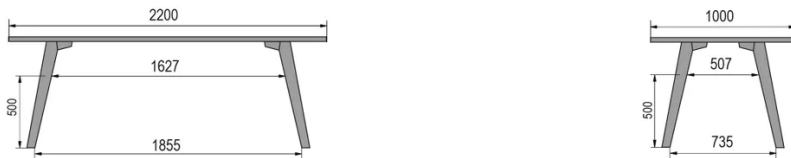

TYPE

bar table, total height 110cm

TABLETOP

30mm multiplex tabletop with a 0.8mm white melamine surface, natural coloured bevelled edge.

EXTENSION(S)

This version is always without extension

FEET

Solid wood

SPECIAL FEATURES

the footrest is always made of black metal

DIMENSIONS (CM)

80x80cm - 80x120cm - 80x140cm - 80x160cm

90x90cm - 90x120cm - 90x140cm - 90x160cm - 90x180cm

MOOD T3 T1400

WHICH SIZE?

80 x 120cm / 90 x 120cm

80 x 140cm / 90 x 140cm

80 x 160cm / 90 x 160cm / 100 x 160cm

90 x 180cm / 100 x 180cm

90 x 200cm / 100 x 200cm

100 x 220cm

100 x 240cm

WEIGHT & PACKAGING

- Product net weight: -
- Number of pieces per carton: -
- Carton gross weight: -
- Carton dimensions: -