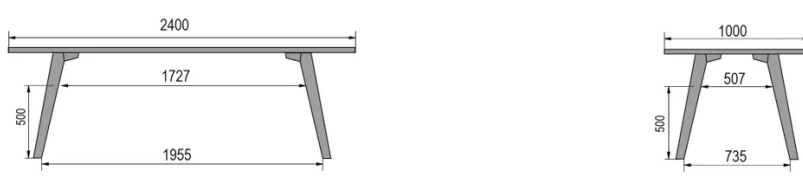

TYPE

bar table, total height 110cm

TABLETOP

30mm multiplex tabletop with a 0.8mm white melamine surface, natural coloured bevelled edge.

EXTENSION(S)

This version is always without extension

FEET

Solid wood

SPECIAL FEATURES

the footrest is always made of black metal

DIMENSIONS (CM)

80x80cm - 80x120cm - 80x140cm - 80x160cm

90x90cm - 90x120cm - 90x140cm - 90x160cm - 90x180cm

MOOD T3 T1400

WHICH SIZE?

80 x 120cm / 90 x 120cm

80 x 140cm / 90 x 140cm

80 x 160cm / 90 x 160cm / 100 x 160cm

90 x 180cm / 100 x 180cm

90 x 200cm / 100 x 200cm

100 x 220cm

100 x 240cm

WEIGHT & PACKAGING

- Product net weight: -
- Number of pieces per carton: -
- Carton gross weight: -
- Carton dimensions: -