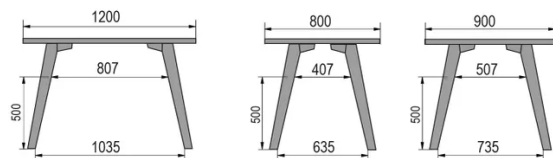

TYPE

bar table, total height 110cm

TABLETOP

30mm multiplex tabletop with a 0.8mm white melamine surface, natural coloured bevelled edge.

EXTENSION(S)

This version is always without extension

FEET

Solid wood

SPECIAL FEATURES

the footrest is always made of black metal

DIMENSIONS (CM)

80x80cm - 80x120cm - 80x140cm - 80x160cm

90x90cm - 90x120cm - 90x140cm - 90x160cm - 90x180cm

MOOD T3 T1400

WHICH SIZE?

80 x 120cm / 90 x 120cm

80 x 140cm / 90 x 140cm

80 x 160cm / 90 x 160cm / 100 x 160cm

90 x 180cm / 100 x 180cm

90 x 200cm / 100 x 200cm

100 x 220cm

100 x 240cm

WEIGHT & PACKAGING

- Product net weight: -
- Number of pieces per carton: -
- Carton gross weight: -
- Carton dimensions: -