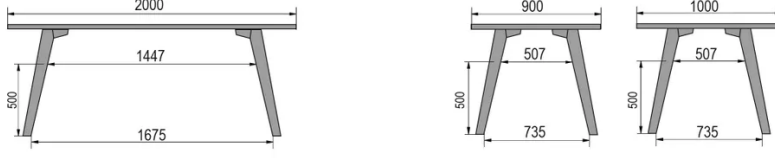

TYPE

bar table, total height 110cm

TABLETOP

30mm multiplex tabletop with a 0.8mm white melamine surface, natural coloured bevelled edge.

EXTENSION(S)

This version is always without extension

FEET

Solid wood

SPECIAL FEATURES

the footrest is always made of black metal

DIMENSIONS (CM)

80x80cm - 80x120cm - 80x140cm - 80x160cm

90x90cm - 90x120cm - 90x140cm - 90x160cm - 90x180cm

MOOD T3 T1400

WHICH SIZE?

80 x 120cm / 90 x 120cm

80 x 140cm / 90 x 140cm

80 x 160cm / 90 x 160cm / 100 x 160cm

90 x 180cm / 100 x 180cm

90 x 200cm / 100 x 200cm

100 x 220cm

100 x 240cm

WEIGHT & PACKAGING

- Product net weight: -
- Number of pieces per carton: -
- Carton gross weight: -
- Carton dimensions: -