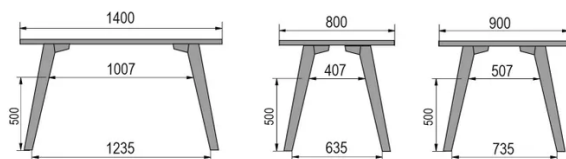

TYPE

bar table, total height 110cm

TABLETOP

30mm multiplex tabletop with a 0.8mm white melamine surface, natural coloured bevelled edge.

EXTENSION(S)

This version is always without extension

FEET

Solid wood

SPECIAL FEATURES

the footrest is always made of black metal

DIMENSIONS (CM)

80x80cm - 80x120cm - 80x140cm - 80x160cm

90x90cm - 90x120cm - 90x140cm - 90x160cm - 90x180cm

MOOD T3 T1400

WHICH SIZE?

80 x 120cm / 90 x 120cm

80 x 140cm / 90 x 140cm

80 x 160cm / 90 x 160cm / 100 x 160cm

90 x 180cm / 100 x 180cm

90 x 200cm / 100 x 200cm

100 x 220cm

100 x 240cm

WEIGHT & PACKAGING

- Product net weight: -
- Number of pieces per carton: -
- Carton gross weight: -
- Carton dimensions: -