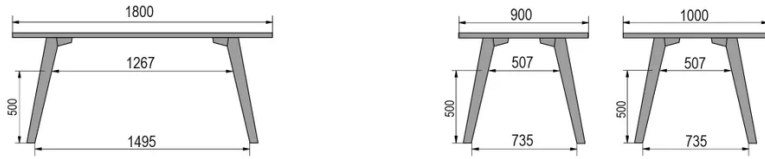

TYPE

bar table, total height 110cm

TABLETOP

30mm multiplex tabletop with a 0.8mm white melamine surface, natural coloured bevelled edge.

EXTENSION(S)

This version is always without extension

FEET

Solid wood

SPECIAL FEATURES

the footrest is always made of black metal

DIMENSIONS (CM)

80x80cm - 80x120cm - 80x140cm - 80x160cm

90x90cm - 90x120cm - 90x140cm - 90x160cm - 90x180cm

MOOD T3 T1400

WHICH SIZE?

80 x 120cm / 90 x 120cm

80 x 140cm / 90 x 140cm

80 x 160cm / 90 x 160cm / 100 x 160cm

90 x 180cm / 100 x 180cm

90 x 200cm / 100 x 200cm

100 x 220cm

100 x 240cm

WEIGHT & PACKAGING

- Product net weight: -
- Number of pieces per carton: -
- Carton gross weight: -
- Carton dimensions: -