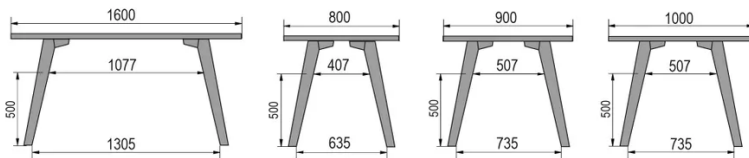

TYPE

bar table, total height 110cm

TABLETOP

30mm multiplex tabletop with a 0.8mm white melamine surface, natural coloured bevelled edge.

EXTENSION(S)

This version is always without extension

FEET

Solid wood

SPECIAL FEATURES

the footrest is always made of black metal

DIMENSIONS (CM)

80x80cm - 80x120cm - 80x140cm - 80x160cm

90x90cm - 90x120cm - 90x140cm - 90x160cm - 90x180cm

MOOD T3 T1400

WHICH SIZE?

80 x 120cm / 90 x 120cm

80 x 140cm / 90 x 140cm

80 x 160cm / 90 x 160cm / 100 x 160cm

90 x 180cm / 100 x 180cm

90 x 200cm / 100 x 200cm

100 x 220cm

100 x 240cm

WEIGHT & PACKAGING

- Product net weight: -
- Number of pieces per carton: -
- Carton gross weight: -
- Carton dimensions: -