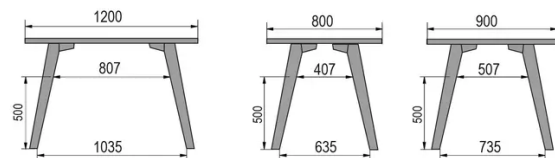

MOOD T3 T1300

WHICH SIZE?

WEIGHT & PACKAGING

80 x 120cm / 90 x 120cm