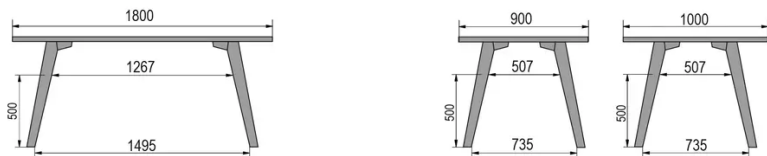

TYPE

mid-height table (kitchen), total height 90cm

TABLETOP

30mm multiplex tabletop with a 0.9mm FENIX surface, natural coloured bevelled edge.

EXTENSION(S)

This version is always without extension

FEET

Solid wood

SPECIAL FEATURES

-

SECURITY

Our tables are heavy and require two people to assemble or move them.

DIMENSIONS (CM)

80x80cm - 80x120cm - 80x140cm - 80x160cm

90x90cm - 90x120cm - 90x140cm - 90x160cm - 90x180cm

MOOD T3 T1100

WHICH SIZE?

WEIGHT & PACKAGING

80 x 120cm / 90 x 120cm

80 x 140cm / 90 x 140cm

80 x 160cm / 90 x 160cm / 100 x 160cm

90 x 180cm / 100 x 180cm

90 x 200cm / 100 x 200cm

100 x 220cm

100 x 240cm