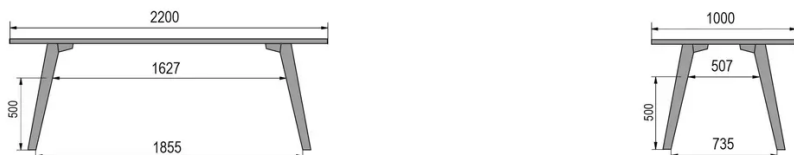

TYPE

mid-height table (kitchen), total height 90cm

TABLETOP

30mm multiplex tabletop with a 0.9mm FENIX surface, natural coloured bevelled edge.

EXTENSION(S)

This version is always without extension

FEET

Solid wood

SPECIAL FEATURES

-

SECURITY

Our tables are heavy and require two people to assemble or move them.

DIMENSIONS (CM)

80x80cm - 80x120cm - 80x140cm - 80x160cm

90x90cm - 90x120cm - 90x140cm - 90x160cm - 90x180cm

MOOD T3 T1100

WHICH SIZE?

WEIGHT & PACKAGING

80 x 120cm / 90 x 120cm

80 x 140cm / 90 x 140cm

80 x 160cm / 90 x 160cm / 100 x 160cm

90 x 180cm / 100 x 180cm

90 x 200cm / 100 x 200cm

100 x 220cm

100 x 240cm