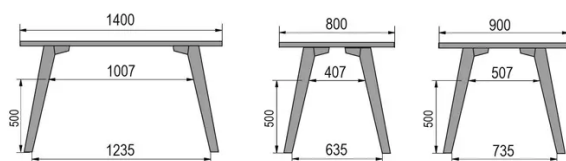

TYPE

mid-height table (kitchen), total height 90cm

TABLETOP

30mm multiplex tabletop with a 0.9mm FENIX surface, natural coloured bevelled edge.

EXTENSION(S)

This version is always without extension

FEET

Solid wood

SPECIAL FEATURES

-

SECURITY

Our tables are heavy and require two people to assemble or move them.

DIMENSIONS (CM)

80x80cm - 80x120cm - 80x140cm - 80x160cm

90x90cm - 90x120cm - 90x140cm - 90x160cm - 90x180cm

MOOD T3 T1100

WHICH SIZE?

WEIGHT & PACKAGING

80 x 120cm / 90 x 120cm

80 x 140cm / 90 x 140cm

80 x 160cm / 90 x 160cm / 100 x 160cm

90 x 180cm / 100 x 180cm

90 x 200cm / 100 x 200cm

100 x 220cm

100 x 240cm