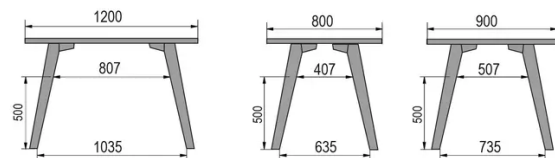

TYPE

mid-height table (kitchen), total height 90cm

TABLETOP

30mm multiplex tabletop with a 0.9mm FENIX surface, natural coloured bevelled edge.

EXTENSION(S)

This version is always without extension

FEET

Solid wood

SPECIAL FEATURES

-

SECURITY

Our tables are heavy and require two people to assemble or move them.

DIMENSIONS (CM)

80x80cm - 80x120cm - 80x140cm - 80x160cm

90x90cm - 90x120cm - 90x140cm - 90x160cm - 90x180cm

MOOD T3 T1100

WHICH SIZE?

WEIGHT & PACKAGING

80 x 120cm / 90 x 120cm

80 x 140cm / 90 x 140cm

80 x 160cm / 90 x 160cm / 100 x 160cm

90 x 180cm / 100 x 180cm

90 x 200cm / 100 x 200cm

100 x 220cm

100 x 240cm