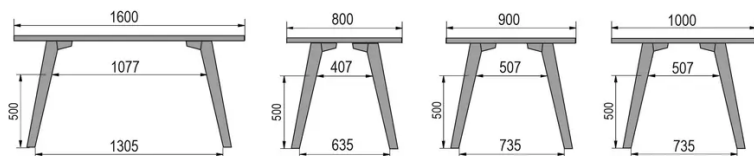

TYPE

mid-height table (kitchen), total height 90cm

TABLETOP

30mm multiplex tabletop with a 0.9mm FENIX surface, natural coloured bevelled edge.

EXTENSION(S)

This version is always without extension

FEET

Solid wood

SPECIAL FEATURES

-

SECURITY

Our tables are heavy and require two people to assemble or move them.

DIMENSIONS (CM)

80x80cm - 80x120cm - 80x140cm - 80x160cm

90x90cm - 90x120cm - 90x140cm - 90x160cm - 90x180cm

MOOD T3 T1100

WHICH SIZE?

WEIGHT & PACKAGING

80 x 120cm / 90 x 120cm

80 x 140cm / 90 x 140cm

80 x 160cm / 90 x 160cm / 100 x 160cm

90 x 180cm / 100 x 180cm

90 x 200cm / 100 x 200cm

100 x 220cm

100 x 240cm