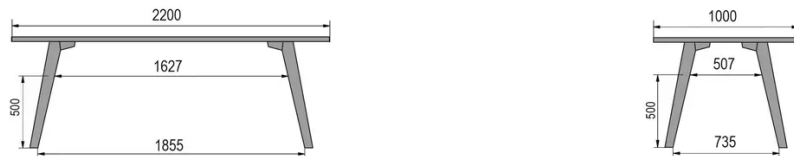

TYPE

dining room table, total height 76cm

TABLETOP

30mm multiplex tabletop with a 0.9mm FENIX surface, natural coloured bevelled edge.

EXTENSION(S)

This version is always without extension

FEET

Solid wood

SPECIAL FEATURES

-

SECURITY

Our tables are heavy and require two people to assemble or move them.

DIMENSIONS (CM)

80x80cm - 80x120cm - 80x140cm - 80x160cm

90x90cm - 90x120cm - 90x140cm - 90x160cm - 90x180 cm - 90x200cm

100x100cm - 100x160cm - 100x180cm - 100x200cm - 100x220cm - 100x240cm

MOOD T3 T0300

WHICH SIZE?

80 x 120cm / 90 x 120cm

80 x 140cm / 90 x 140cm

80 x 160cm / 90 x 160cm / 100 x 160cm

90 x 180cm / 100 x 180cm

90 x 200cm / 100 x 200cm

100 x 220cm

100 x 240cm

WEIGHT & PACKAGING

Dimensions: 80X80 cm

Number of boxes: 2

Grossweight: 25 kg

Packing volume: 0,10 m³**Dimensions:** 80X120 cm