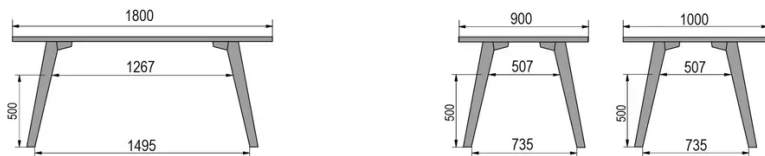

TYPE

dining room table, total height 76cm

TABLETOP

30mm multiplex tabletop with a 0.9mm FENIX surface, natural coloured bevelled edge.

EXTENSION(S)

This version is always without extension

FEET

Solid wood

SPECIAL FEATURES

-

SECURITY

Our tables are heavy and require two people to assemble or move them.

DIMENSIONS (CM)

80x80cm - 80x120cm - 80x140cm - 80x160cm

90x90cm - 90x120cm - 90x140cm - 90x160cm - 90x180 cm - 90x200cm

100x100cm - 100x160cm - 100x180cm - 100x200cm - 100x220cm - 100x240cm

MOOD T3 T0300

WHICH SIZE?

80 x 120cm / 90 x 120cm

80 x 140cm / 90 x 140cm

80 x 160cm / 90 x 160cm / 100 x 160cm

90 x 180cm / 100 x 180cm

90 x 200cm / 100 x 200cm

100 x 220cm

100 x 240cm

WEIGHT & PACKAGING

Dimensions: 80X80 cm

Number of boxes: 2

Grossweight: 25 kg

Packing volume: 0,10 m³**Dimensions:** 80X120 cm