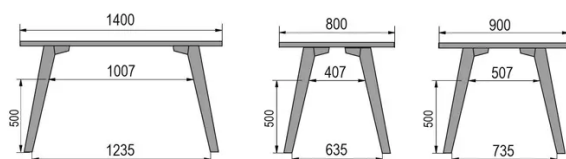

TYPE

dining room table, total height 76cm

TABLETOP

30mm multiplex tabletop with a 0.9mm FENIX surface, natural coloured bevelled edge.

EXTENSION(S)

This version is always without extension

FEET

Solid wood

SPECIAL FEATURES

-

SECURITY

Our tables are heavy and require two people to assemble or move them.

DIMENSIONS (CM)

80x80cm - 80x120cm - 80x140cm - 80x160cm

90x90cm - 90x120cm - 90x140cm - 90x160cm - 90x180 cm - 90x200cm

100x100cm - 100x160cm - 100x180cm - 100x200cm - 100x220cm - 100x240cm

MOOD T3 T0300

WHICH SIZE?

80 x 120cm / 90 x 120cm

80 x 140cm / 90 x 140cm

80 x 160cm / 90 x 160cm / 100 x 160cm

90 x 180cm / 100 x 180cm

90 x 200cm / 100 x 200cm

100 x 220cm

100 x 240cm

WEIGHT & PACKAGING

Dimensions: 80X80 cm

Number of boxes: 2

Grossweight: 25 kg

Packing volume: 0,10 m³**Dimensions:** 80X120 cm