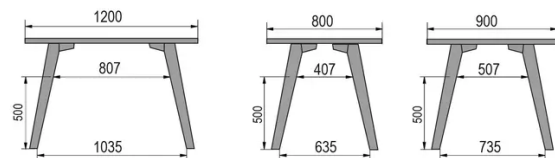

TYPE

dining room table, total height 76cm

TABLETOP

30mm multiplex tabletop with a 0.9mm FENIX surface, natural coloured bevelled edge.

EXTENSION(S)

This version is always without extension

FEET

Solid wood

SPECIAL FEATURES

-

SECURITY

Our tables are heavy and require two people to assemble or move them.

DIMENSIONS (CM)

80x80cm - 80x120cm - 80x140cm - 80x160cm

90x90cm - 90x120cm - 90x140cm - 90x160cm - 90x180 cm - 90x200cm

100x100cm - 100x160cm - 100x180cm - 100x200cm - 100x220cm - 100x240cm

MOOD T3 T0300

WHICH SIZE?

80 x 120cm / 90 x 120cm

80 x 140cm / 90 x 140cm

80 x 160cm / 90 x 160cm / 100 x 160cm

90 x 180cm / 100 x 180cm

90 x 200cm / 100 x 200cm

100 x 220cm

100 x 240cm

WEIGHT & PACKAGING

Dimensions: 80X80 cm

Number of boxes: 2

Grossweight: 25 kg

Packing volume: 0,10 m³**Dimensions:** 80X120 cm