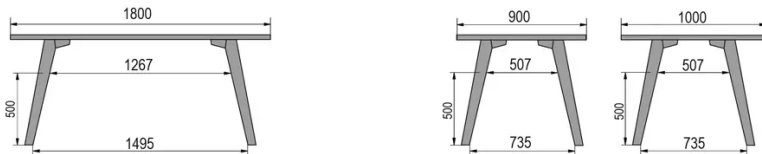

TYPE

dining room table, total height 76cm

TABLETOP

30mm multiplex tabletop with a 0.9mm FENIX surface, natural coloured bevelled edge.

EXTENSION(S)

This version is always without extension

FEET

Solid wood

SPECIAL FEATURES

-

SECURITY

Our tables are heavy and require two people to assemble or move them.

DIMENSIONS (CM)

80x80cm - 80x120cm - 80x140cm - 80x160cm

90x90cm - 90x120cm - 90x140cm - 90x160cm - 90x180 cm - 90x200cm

100x100cm - 100x160cm - 100x180cm - 100x200cm - 100x220cm - 100x240cm

MOOD T3 T0300

WHICH SIZE?

WEIGHT & PACKAGING

80 x 120cm / 90 x 120cm

80 x 140cm / 90 x 140cm

80 x 160cm / 90 x 160cm / 100 x 160cm

90 x 180cm / 100 x 180cm

90 x 200cm / 100 x 200cm

100 x 220cm

100 x 240cm