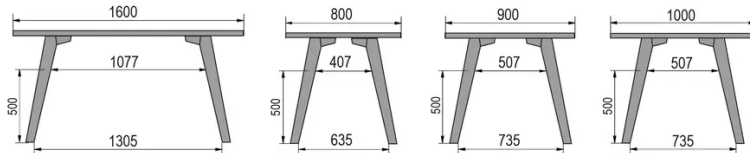

TYPE

dining room table, total height 76cm

TABLETOP

30mm multiplex tabletop with a 0.9mm FENIX surface, natural coloured bevelled edge.

EXTENSION(S)

This version is always without extension

FEET

Solid wood

SPECIAL FEATURES

-

SECURITY

Our tables are heavy and require two people to assemble or move them.

DIMENSIONS (CM)

80x80cm - 80x120cm - 80x140cm - 80x160cm

90x90cm - 90x120cm - 90x140cm - 90x160cm - 90x180 cm - 90x200cm

100x100cm - 100x160cm - 100x180cm - 100x200cm - 100x220cm - 100x240cm

MOOD T3 T0300

WHICH SIZE?

WEIGHT & PACKAGING

80 x 120cm / 90 x 120cm

80 x 140cm / 90 x 140cm

80 x 160cm / 90 x 160cm / 100 x 160cm

90 x 180cm / 100 x 180cm

90 x 200cm / 100 x 200cm

100 x 220cm

100 x 240cm