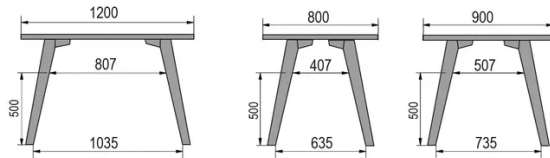

TYPE

dining room table, total height 76cm

TABLETOP

30mm multiplex tabletop with a 0.9mm FENIX surface, natural coloured bevelled edge.

EXTENSION(S)

This version is always without extension

FEET

Solid wood

SPECIAL FEATURES

-

SECURITY

Our tables are heavy and require two people to assemble or move them.

DIMENSIONS (CM)

80x80cm - 80x120cm - 80x140cm - 80x160cm

90x90cm - 90x120cm - 90x140cm - 90x160cm - 90x180 cm - 90x200cm

100x100cm - 100x160cm - 100x180cm - 100x200cm - 100x220cm - 100x240cm

MOOD T3 T0300

WHICH SIZE?

WEIGHT & PACKAGING

80 x 120cm / 90 x 120cm

80 x 140cm / 90 x 140cm

80 x 160cm / 90 x 160cm / 100 x 160cm

90 x 180cm / 100 x 180cm

90 x 200cm / 100 x 200cm

100 x 220cm

100 x 240cm