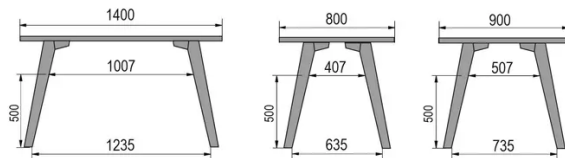

TYPE

dining room table, total height 76cm

TABLETOP

30mm multiplex tabletop with a 0.9mm FENIX surface, natural coloured bevelled edge.

EXTENSION(S)

This version is always without extension

FEET

Solid wood

SPECIAL FEATURES

-

SECURITY

Our tables are heavy and require two people to assemble or move them.

DIMENSIONS (CM)

80x80cm - 80x120cm - 80x140cm - 80x160cm

90x90cm - 90x120cm - 90x140cm - 90x160cm - 90x180 cm - 90x200cm

100x100cm - 100x160cm - 100x180cm - 100x200cm - 100x220cm - 100x240cm

MOOD T3 T0300

WHICH SIZE?

WEIGHT & PACKAGING

80 x 120cm / 90 x 120cm

80 x 140cm / 90 x 140cm

80 x 160cm / 90 x 160cm / 100 x 160cm

90 x 180cm / 100 x 180cm

90 x 200cm / 100 x 200cm

100 x 220cm

100 x 240cm