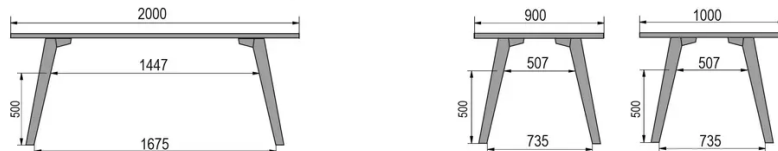

TYPE

dining room table, total height 76cm

TABLETOP

30mm multiplex tabletop with a 0.9mm FENIX surface, natural coloured bevelled edge.

EXTENSION(S)

This version is always without extension

FEET

Solid wood

SPECIAL FEATURES

-

SECURITY

Our tables are heavy and require two people to assemble or move them.

DIMENSIONS (CM)

80x80cm - 80x120cm - 80x140cm - 80x160cm

90x90cm - 90x120cm - 90x140cm - 90x160cm - 90x180 cm - 90x200cm

100x100cm - 100x160cm - 100x180cm - 100x200cm - 100x220cm - 100x240cm

MOOD T3 T0300

WHICH SIZE?

80 x 120cm / 90 x 120cm

80 x 140cm / 90 x 140cm

80 x 160cm / 90 x 160cm / 100 x 160cm

90 x 180cm / 100 x 180cm

90 x 200cm / 100 x 200cm

100 x 220cm

100 x 240cm

WEIGHT & PACKAGING

Dimensions: 80X80 cm

Number of boxes: 2

Grossweight: 25 kg

Packing volume: 0,10 m³**Dimensions:** 80X120 cm