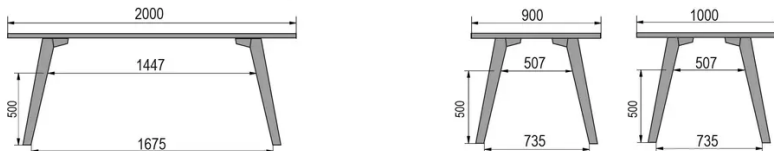

TYPE

dining room table, total height 76cm

TABLETOP

30mm multiplex tabletop with a 0.9mm FENIX surface, natural coloured bevelled edge.

EXTENSION(S)

This version is always without extension

FEET

Solid wood

SPECIAL FEATURES

-

SECURITY

Our tables are heavy and require two people to assemble or move them.

DIMENSIONS (CM)

80x80cm - 80x120cm - 80x140cm - 80x160cm

90x90cm - 90x120cm - 90x140cm - 90x160cm - 90x180 cm - 90x200cm

100x100cm - 100x160cm - 100x180cm - 100x200cm - 100x220cm - 100x240cm

MOOD T3 T0300

WHICH SIZE?

WEIGHT & PACKAGING

80 x 120cm / 90 x 120cm

80 x 140cm / 90 x 140cm

80 x 160cm / 90 x 160cm / 100 x 160cm

90 x 180cm / 100 x 180cm

90 x 200cm / 100 x 200cm

100 x 220cm

100 x 240cm