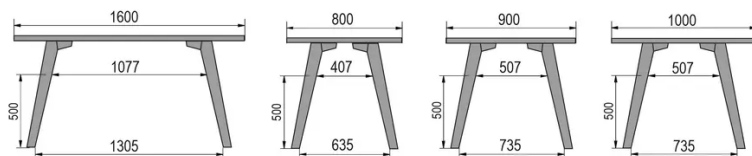

TYPE

dining room table, total height 76cm

TABLETOP

30mm multiplex tabletop with a 0.9mm FENIX surface, natural coloured bevelled edge.

EXTENSION(S)

This version is always without extension

FEET

Solid wood

SPECIAL FEATURES

-

SECURITY

Our tables are heavy and require two people to assemble or move them.

DIMENSIONS (CM)

80x80cm - 80x120cm - 80x140cm - 80x160cm

90x90cm - 90x120cm - 90x140cm - 90x160cm - 90x180 cm - 90x200cm

100x100cm - 100x160cm - 100x180cm - 100x200cm - 100x220cm - 100x240cm

MOOD T3 T0300

WHICH SIZE?

80 x 120cm / 90 x 120cm

80 x 140cm / 90 x 140cm

80 x 160cm / 90 x 160cm / 100 x 160cm

90 x 180cm / 100 x 180cm

90 x 200cm / 100 x 200cm

100 x 220cm

100 x 240cm

WEIGHT & PACKAGING

Dimensions: 80X80 cm

Number of boxes: 2

Grossweight: 25 kg

Packing volume: 0,10 m³**Dimensions:** 80X120 cm