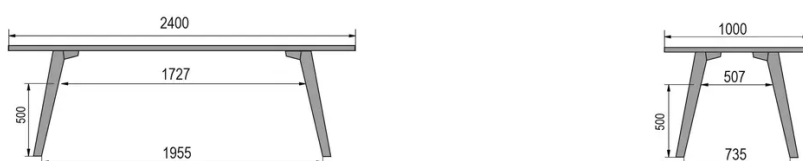

TYPE

dining room table, total height 76cm

TABLETOP

30mm multiplex tabletop with a 0.9mm FENIX surface, natural coloured bevelled edge.

EXTENSION(S)

This version is always without extension

FEET

Solid wood

SPECIAL FEATURES

-

SECURITY

Our tables are heavy and require two people to assemble or move them.

DIMENSIONS (CM)

80x80cm - 80x120cm - 80x140cm - 80x160cm

90x90cm - 90x120cm - 90x140cm - 90x160cm - 90x180 cm - 90x200cm

100x100cm - 100x160cm - 100x180cm - 100x200cm - 100x220cm - 100x240cm

MOOD T3 T0300

WHICH SIZE?

80 x 120cm / 90 x 120cm

80 x 140cm / 90 x 140cm

80 x 160cm / 90 x 160cm / 100 x 160cm

90 x 180cm / 100 x 180cm

90 x 200cm / 100 x 200cm

100 x 220cm

100 x 240cm

WEIGHT & PACKAGING

Dimensions: 80X80 cm

Number of boxes: 2

Grossweight: 25 kg

Packing volume: 0,10 m³**Dimensions:** 80X120 cm