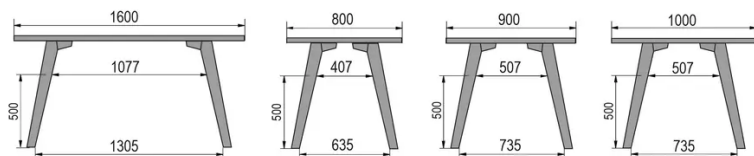

TYPE

bar table, total height 110cm

TABLETOP

30mm multiplex tabletop with a 0.9mm FENIX surface, natural coloured bevelled edge.

EXTENSION(S)

This version is always without extension

FEET

Solid wood

SPECIAL FEATURES

the footrest is always made of black metal

SECURITY

Our tables are heavy and require two people to assemble or move them.

DIMENSIONS (CM)

80x80cm - 80x120cm - 80x140cm - 80x160cm

90x90cm - 90x120cm - 90x140cm - 90x160cm - 90x180cm

MOOD T1 T1500

WHICH SIZE?

WEIGHT & PACKAGING

80 x 120cm / 90 x 120cm

80 x 140cm / 90 x 140cm

80 x 160cm / 90 x 160cm / 100 x 160cm

90 x 180cm / 100 x 180cm

90 x 200cm / 100 x 200cm

100 x 220cm

100 x 240cm