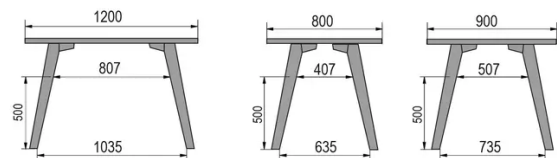

TYPE

bar table, total height 110cm

TABLETOP

30mm multiplex tabletop with a 0.9mm FENIX surface, natural coloured bevelled edge.

EXTENSION(S)

This version is always without extension

FEET

Solid wood

SPECIAL FEATURES

the footrest is always made of black metal

SECURITY

Our tables are heavy and require two people to assemble or move them.

DIMENSIONS (CM)

80x80cm - 80x120cm - 80x140cm - 80x160cm

90x90cm - 90x120cm - 90x140cm - 90x160cm - 90x180cm

MOOD T1 T1500

WHICH SIZE?

WEIGHT & PACKAGING

80 x 120cm / 90 x 120cm

80 x 140cm / 90 x 140cm

80 x 160cm / 90 x 160cm / 100 x 160cm

90 x 180cm / 100 x 180cm

90 x 200cm / 100 x 200cm

100 x 220cm

100 x 240cm