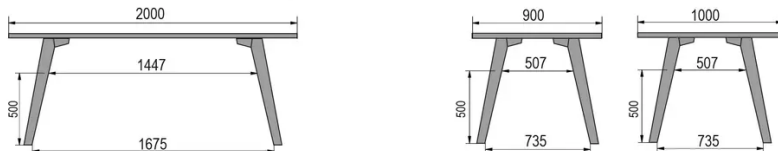

TYPE

bar table, total height 110cm

TABLETOP

30mm multiplex tabletop with a 0.9mm FENIX surface, natural coloured bevelled edge.

EXTENSION(S)

This version is always without extension

FEET

Solid wood

SPECIAL FEATURES

the footrest is always made of black metal

SECURITY

Our tables are heavy and require two people to assemble or move them.

DIMENSIONS (CM)

80x80cm - 80x120cm - 80x140cm - 80x160cm

90x90cm - 90x120cm - 90x140cm - 90x160cm - 90x180cm

MOOD T1 T1500

WHICH SIZE?

WEIGHT & PACKAGING

80 x 120cm / 90 x 120cm

80 x 140cm / 90 x 140cm

80 x 160cm / 90 x 160cm / 100 x 160cm

90 x 180cm / 100 x 180cm

90 x 200cm / 100 x 200cm

100 x 220cm

100 x 240cm