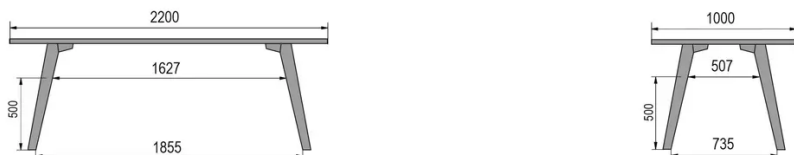

TYPE

bar table, total height 110cm

TABLETOP

30mm multiplex tabletop with a 0.9mm FENIX surface, natural coloured bevelled edge.

EXTENSION(S)

This version is always without extension

FEET

Solid wood

SPECIAL FEATURES

the footrest is always made of black metal

SECURITY

Our tables are heavy and require two people to assemble or move them.

DIMENSIONS (CM)

80x80cm - 80x120cm - 80x140cm - 80x160cm

90x90cm - 90x120cm - 90x140cm - 90x160cm - 90x180cm

MOOD T1 T1500

WHICH SIZE?

WEIGHT & PACKAGING

80 x 120cm / 90 x 120cm

80 x 140cm / 90 x 140cm

80 x 160cm / 90 x 160cm / 100 x 160cm

90 x 180cm / 100 x 180cm

90 x 200cm / 100 x 200cm

100 x 220cm

100 x 240cm