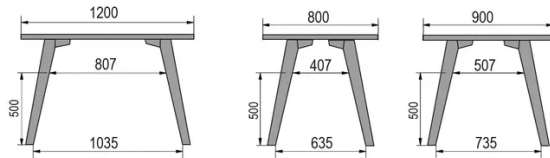

MOOD T1 T1500

WHICH SIZE?

WEIGHT & PACKAGING

80 x 120cm / 90 x 120cm