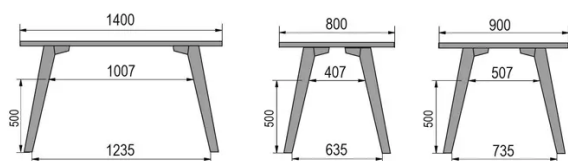

TYPE

bar table, total height 110cm

TABLETOP

30mm multiplex tabletop with a 0.9mm FENIX surface, natural coloured bevelled edge.

EXTENSION(S)

This version is always without extension

FEET

Solid wood

SPECIAL FEATURES

the footrest is always made of black metal

SECURITY

Our tables are heavy and require two people to assemble or move them.

DIMENSIONS (CM)

80x80cm - 80x120cm - 80x140cm - 80x160cm

90x90cm - 90x120cm - 90x140cm - 90x160cm - 90x180cm

MOOD T1 T1500

WHICH SIZE?

WEIGHT & PACKAGING

80 x 120cm / 90 x 120cm

80 x 140cm / 90 x 140cm

80 x 160cm / 90 x 160cm / 100 x 160cm

90 x 180cm / 100 x 180cm

90 x 200cm / 100 x 200cm

100 x 220cm

100 x 240cm