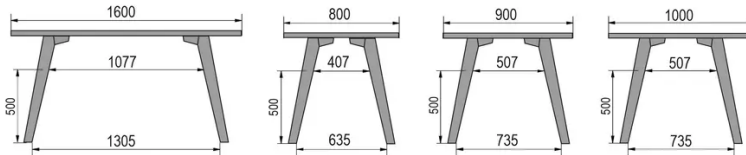

TYPE

bar table, total height 110cm

TABLETOP

30mm solid wood, bevelled edge

available in beech, oak, rustic oak or walnut

EXTENSION(S)

This version is always without extension

FEET

Solid wood

SPECIAL FEATURES

-

SECURITY

Our tables are heavy and require two people to assemble or move them.

DIMENSIONS (CM)

80x80cm - 80x120cm - 80x140cm - 80x160cm

90x90cm - 90x120cm - 90x140cm - 90x160cm - 90x180cm

MOOD T1 T1300

WHICH SIZE?

WEIGHT & PACKAGING

80 x 120cm / 90 x 120cm

80 x 140cm / 90 x 140cm

80 x 160cm / 90 x 160cm / 100 x 160cm

90 x 180cm / 100 x 180cm

90 x 200cm / 100 x 200cm

100 x 220cm

100 x 240cm