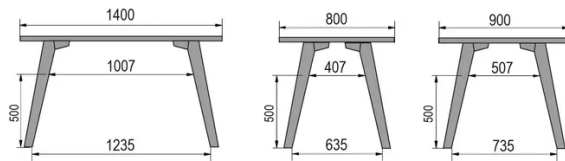

TYPE

bar table, total height 110cm

TABLETOP

30mm solid wood, bevelled edge

available in beech, oak, rustic oak or walnut

EXTENSION(S)

This version is always without extension

FEET

Solid wood

SPECIAL FEATURES

-

SECURITY

Our tables are heavy and require two people to assemble or move them.

DIMENSIONS (CM)

80x80cm - 80x120cm - 80x140cm - 80x160cm

90x90cm - 90x120cm - 90x140cm - 90x160cm - 90x180cm

MOOD T1 T1300

WHICH SIZE?

WEIGHT & PACKAGING

80 x 120cm / 90 x 120cm

80 x 140cm / 90 x 140cm

80 x 160cm / 90 x 160cm / 100 x 160cm

90 x 180cm / 100 x 180cm

90 x 200cm / 100 x 200cm

100 x 220cm

100 x 240cm