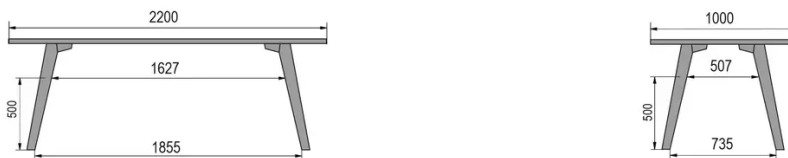

TYPE

bar table, total height 110cm

TABLETOP

30mm solid wood, bevelled edge

available in beech, oak, rustic oak or walnut

EXTENSION(S)

This version is always without extension

FEET

Solid wood

SPECIAL FEATURES

-

SECURITY

Our tables are heavy and require two people to assemble or move them.

DIMENSIONS (CM)

80x80cm - 80x120cm - 80x140cm - 80x160cm

90x90cm - 90x120cm - 90x140cm - 90x160cm - 90x180cm

MOOD T1 T1300

WHICH SIZE?

WEIGHT & PACKAGING

80 x 120cm / 90 x 120cm

80 x 140cm / 90 x 140cm

80 x 160cm / 90 x 160cm / 100 x 160cm

90 x 180cm / 100 x 180cm

90 x 200cm / 100 x 200cm

100 x 220cm

100 x 240cm