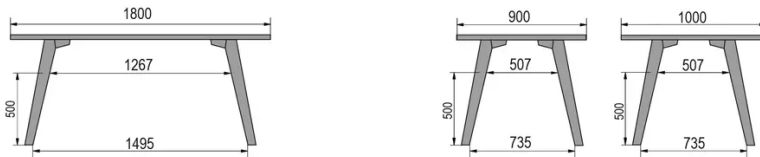

TYPE

bar table, total height 110cm

TABLETOP

30mm solid wood, bevelled edge

available in beech, oak, rustic oak or walnut

EXTENSION(S)

This version is always without extension

FEET

Solid wood

SPECIAL FEATURES

-

SECURITY

Our tables are heavy and require two people to assemble or move them.

DIMENSIONS (CM)

80x80cm - 80x120cm - 80x140cm - 80x160cm

90x90cm - 90x120cm - 90x140cm - 90x160cm - 90x180cm

MOOD T1 T1300

WHICH SIZE?

WEIGHT & PACKAGING

80 x 120cm / 90 x 120cm

80 x 140cm / 90 x 140cm

80 x 160cm / 90 x 160cm / 100 x 160cm

90 x 180cm / 100 x 180cm

90 x 200cm / 100 x 200cm

100 x 220cm

100 x 240cm