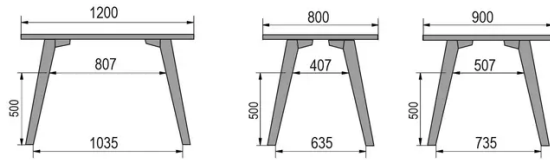

TYPE

bar table, total height 110cm

TABLETOP

30mm solid wood, bevelled edge

available in beech, oak, rustic oak or walnut

EXTENSION(S)

This version is always without extension

FEET

Solid wood

SPECIAL FEATURES

-

SECURITY

Our tables are heavy and require two people to assemble or move them.

DIMENSIONS (CM)

80x80cm - 80x120cm - 80x140cm - 80x160cm

90x90cm - 90x120cm - 90x140cm - 90x160cm - 90x180cm

MOOD T1 T1300

WHICH SIZE?

WEIGHT & PACKAGING

80 x 120cm / 90 x 120cm

80 x 140cm / 90 x 140cm

80 x 160cm / 90 x 160cm / 100 x 160cm

90 x 180cm / 100 x 180cm

90 x 200cm / 100 x 200cm

100 x 220cm

100 x 240cm