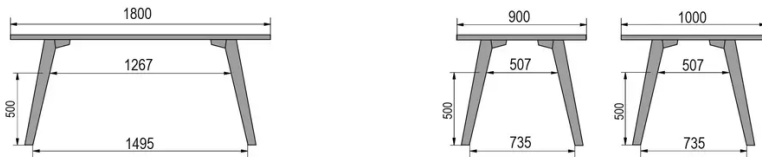

TYPE

mid-height table (kitchen), total height 90cm

TABLETOP

30mm solid wood, bevelled edge

available in beech, oak, rustic oak or walnut

EXTENSION(S)

This version is always without extension

FEET

Solid wood

SPECIAL FEATURES

-

SECURITY

Our tables are heavy and require two people to assemble or move them.

DIMENSIONS (CM)

80x80cm - 80x120cm - 80x140cm - 80x160cm

90x90cm - 90x120cm - 90x140cm - 90x160cm - 90x180cm

MOOD T1 T0900

WHICH SIZE?

WEIGHT & PACKAGING

80 x 120cm / 90 x 120cm

80 x 140cm / 90 x 140cm

80 x 160cm / 90 x 160cm / 100 x 160cm

90 x 180cm / 100 x 180cm

90 x 200cm / 100 x 200cm

100 x 220cm

100 x 240cm