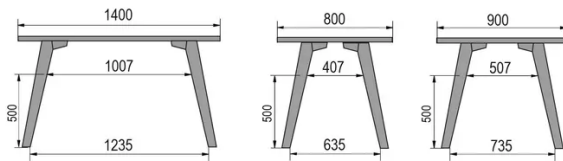

TYPE

mid-height table (kitchen), total height 90cm

TABLETOP

30mm solid wood, bevelled edge

available in beech, oak, rustic oak or walnut

EXTENSION(S)

This version is always without extension

FEET

Solid wood

SPECIAL FEATURES

-

SECURITY

Our tables are heavy and require two people to assemble or move them.

DIMENSIONS (CM)

80x80cm - 80x120cm - 80x140cm - 80x160cm

90x90cm - 90x120cm - 90x140cm - 90x160cm - 90x180cm

MOOD T1 T0900

WHICH SIZE?

WEIGHT & PACKAGING

80 x 120cm / 90 x 120cm

80 x 140cm / 90 x 140cm

80 x 160cm / 90 x 160cm / 100 x 160cm

90 x 180cm / 100 x 180cm

90 x 200cm / 100 x 200cm

100 x 220cm

100 x 240cm