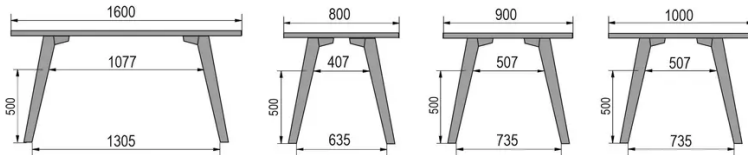

TYPE

mid-height table (kitchen), total height 90cm

TABLETOP

30mm solid wood, bevelled edge

available in beech, oak, rustic oak or walnut

EXTENSION(S)

This version is always without extension

FEET

Solid wood

SPECIAL FEATURES

-

SECURITY

Our tables are heavy and require two people to assemble or move them.

DIMENSIONS (CM)

80x80cm - 80x120cm - 80x140cm - 80x160cm

90x90cm - 90x120cm - 90x140cm - 90x160cm - 90x180cm

MOOD T1 T0900

WHICH SIZE?

WEIGHT & PACKAGING

80 x 120cm / 90 x 120cm

80 x 140cm / 90 x 140cm

80 x 160cm / 90 x 160cm / 100 x 160cm

90 x 180cm / 100 x 180cm

90 x 200cm / 100 x 200cm

100 x 220cm

100 x 240cm