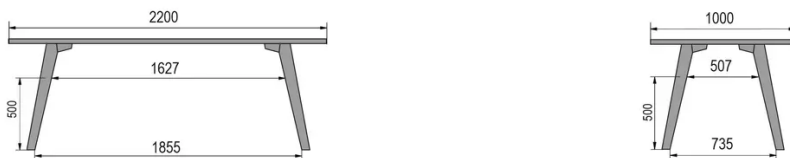

TYPE

mid-height table (kitchen), total height 90cm

TABLETOP

30mm solid wood, bevelled edge

available in beech, oak, rustic oak or walnut

EXTENSION(S)

This version is always without extension

FEET

Solid wood

SPECIAL FEATURES

-

SECURITY

Our tables are heavy and require two people to assemble or move them.

DIMENSIONS (CM)

80x80cm - 80x120cm - 80x140cm - 80x160cm

90x90cm - 90x120cm - 90x140cm - 90x160cm - 90x180cm

MOOD T1 T0900

WHICH SIZE?

WEIGHT & PACKAGING

80 x 120cm / 90 x 120cm

80 x 140cm / 90 x 140cm

80 x 160cm / 90 x 160cm / 100 x 160cm

90 x 180cm / 100 x 180cm

90 x 200cm / 100 x 200cm

100 x 220cm

100 x 240cm