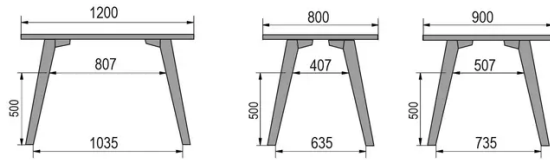

TYPE

mid-height table (kitchen), total height 90cm

TABLETOP

30mm solid wood, bevelled edge

available in beech, oak, rustic oak or walnut

EXTENSION(S)

This version is always without extension

FEET

Solid wood

SPECIAL FEATURES

-

SECURITY

Our tables are heavy and require two people to assemble or move them.

DIMENSIONS (CM)

80x80cm - 80x120cm - 80x140cm - 80x160cm

90x90cm - 90x120cm - 90x140cm - 90x160cm - 90x180cm

MOOD T1 T0900

WHICH SIZE?

WEIGHT & PACKAGING

80 x 120cm / 90 x 120cm

80 x 140cm / 90 x 140cm

80 x 160cm / 90 x 160cm / 100 x 160cm

90 x 180cm / 100 x 180cm

90 x 200cm / 100 x 200cm

100 x 220cm

100 x 240cm