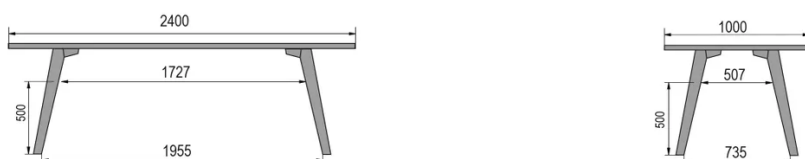

TYPE

dining room table, total height 76cm

TABLETOP

30mm multiplex tabletop with a 0.9mm FENIX surface, natural coloured bevelled edge.

EXTENSION(S)

This version is always without extension

FEET

Solid wood

SPECIAL FEATURES

-

DIMENSIONS (CM)

80x80cm - 80x120cm - 80x140cm - 80x160cm

90x90cm - 90x120cm - 90x140cm - 90x160cm - 90x180 cm - 90x200cm

100x100cm - 100x160cm - 100x180cm - 100x200cm - 100x220cm - 100x240cm

MOOD T1 T0300

WHICH SIZE?

80 x 120cm / 90 x 120cm

80 x 140cm / 90 x 140cm

80 x 160cm / 90 x 160cm / 100 x 160cm

90 x 180cm / 100 x 180cm

90 x 200cm / 100 x 200cm

100 x 220cm

100 x 240cm

WEIGHT & PACKAGING

- Product net weight: -
- Number of pieces per carton: -
- Carton gross weight: -
- Carton dimensions: -