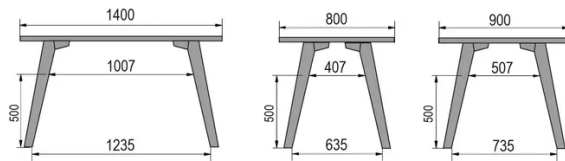

TYPE

dining room table, total height 76cm

TABLETOP

30mm multiplex tabletop with a 0.9mm FENIX surface, natural coloured bevelled edge.

EXTENSION(S)

This version is always without extension

FEET

Solid wood

SPECIAL FEATURES

-

SECURITY

Our tables are heavy and require two people to assemble or move them.

DIMENSIONS (CM)

80x80cm - 80x120cm - 80x140cm - 80x160cm

90x90cm - 90x120cm - 90x140cm - 90x160cm - 90x180 cm - 90x200cm

100x100cm - 100x160cm - 100x180cm - 100x200cm - 100x220cm - 100x240cm

MOOD T1 T0300

WHICH SIZE?

WEIGHT & PACKAGING

80 x 120cm / 90 x 120cm

80 x 140cm / 90 x 140cm

80 x 160cm / 90 x 160cm / 100 x 160cm

90 x 180cm / 100 x 180cm

90 x 200cm / 100 x 200cm

100 x 220cm

100 x 240cm