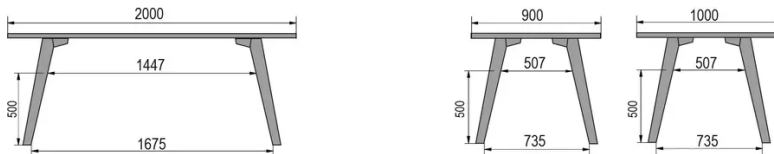

TYPE

dining room table, total height 76cm

TABLETOP

30mm multiplex tabletop with a 0.9mm FENIX surface, natural coloured bevelled edge.

EXTENSION(S)

This version is always without extension

FEET

Solid wood

SPECIAL FEATURES

-

SECURITY

Our tables are heavy and require two people to assemble or move them.

DIMENSIONS (CM)

80x80cm - 80x120cm - 80x140cm - 80x160cm

90x90cm - 90x120cm - 90x140cm - 90x160cm - 90x180 cm - 90x200cm

100x100cm - 100x160cm - 100x180cm - 100x200cm - 100x220cm - 100x240cm

MOOD T1 T0300

WHICH SIZE?

WEIGHT & PACKAGING

80 x 120cm / 90 x 120cm

80 x 140cm / 90 x 140cm

80 x 160cm / 90 x 160cm / 100 x 160cm

90 x 180cm / 100 x 180cm

90 x 200cm / 100 x 200cm

100 x 220cm

100 x 240cm