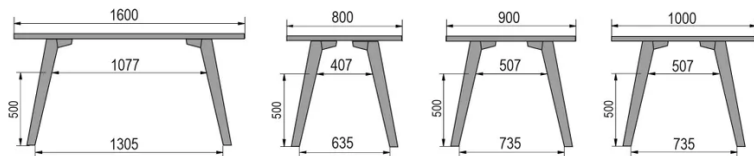

TYPE

dining room table, total height 76cm

TABLETOP

30mm multiplex tabletop with a 0.9mm FENIX surface, natural coloured bevelled edge.

EXTENSION(S)

This version is always without extension

FEET

Solid wood

SPECIAL FEATURES

-

DIMENSIONS (CM)

80x80cm - 80x120cm - 80x140cm - 80x160cm

90x90cm - 90x120cm - 90x140cm - 90x160cm - 90x180 cm - 90x200cm

100x100cm - 100x160cm - 100x180cm - 100x200cm - 100x220cm - 100x240cm

MOOD T1 T0300

WHICH SIZE?

80 x 120cm / 90 x 120cm

80 x 140cm / 90 x 140cm

80 x 160cm / 90 x 160cm / 100 x 160cm

90 x 180cm / 100 x 180cm

90 x 200cm / 100 x 200cm

100 x 220cm

100 x 240cm

WEIGHT & PACKAGING

- Product net weight: -
- Number of pieces per carton: -
- Carton gross weight: -
- Carton dimensions: -