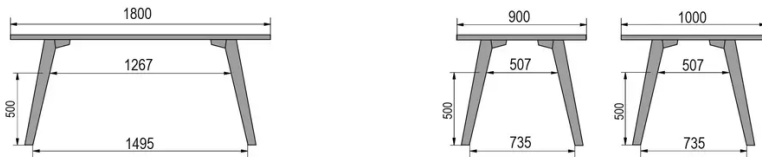

TYPE

dining room table, total height 76cm

TABLETOP

30mm multiplex tabletop with a 0.9mm FENIX surface, natural coloured bevelled edge.

EXTENSION(S)

This version is always without extension

FEET

Solid wood

SPECIAL FEATURES

-

SECURITY

Our tables are heavy and require two people to assemble or move them.

DIMENSIONS (CM)

80x80cm - 80x120cm - 80x140cm - 80x160cm

90x90cm - 90x120cm - 90x140cm - 90x160cm - 90x180 cm - 90x200cm

100x100cm - 100x160cm - 100x180cm - 100x200cm - 100x220cm - 100x240cm

MOOD T1 T0300

WHICH SIZE?

WEIGHT & PACKAGING

80 x 120cm / 90 x 120cm

80 x 140cm / 90 x 140cm

80 x 160cm / 90 x 160cm / 100 x 160cm

90 x 180cm / 100 x 180cm

90 x 200cm / 100 x 200cm

100 x 220cm

100 x 240cm