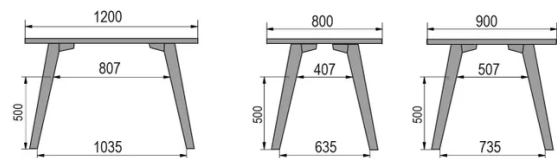

TYPE

dining room table, total height 76cm

TABLETOP

30mm multiplex tabletop with a 0.9mm FENIX surface, natural coloured bevelled edge.

EXTENSION(S)

This version is always without extension

FEET

Solid wood

SPECIAL FEATURES

-

DIMENSIONS (CM)

80x80cm - 80x120cm - 80x140cm - 80x160cm

90x90cm - 90x120cm - 90x140cm - 90x160cm - 90x180 cm - 90x200cm

100x100cm - 100x160cm - 100x180cm - 100x200cm - 100x220cm - 100x240cm

MOOD T1 T0300

WHICH SIZE?

80 x 120cm / 90 x 120cm

80 x 140cm / 90 x 140cm

80 x 160cm / 90 x 160cm / 100 x 160cm

90 x 180cm / 100 x 180cm

90 x 200cm / 100 x 200cm

100 x 220cm

100 x 240cm

WEIGHT & PACKAGING

- Product net weight: -
- Number of pieces per carton: -
- Carton gross weight: -
- Carton dimensions: -