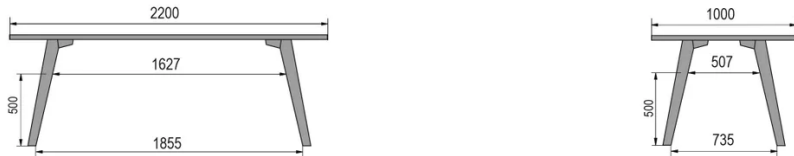

TYPE

dining room table, total height 76cm

TABLETOP

30mm multiplex tabletop with a 0.9mm FENIX surface, natural coloured bevelled edge.

EXTENSION(S)

This version is always without extension

FEET

Solid wood

SPECIAL FEATURES

-

DIMENSIONS (CM)

80x80cm - 80x120cm - 80x140cm - 80x160cm

90x90cm - 90x120cm - 90x140cm - 90x160cm - 90x180 cm - 90x200cm

100x100cm - 100x160cm - 100x180cm - 100x200cm - 100x220cm - 100x240cm

MOOD T1 T0300

WHICH SIZE?

80 x 120cm / 90 x 120cm

80 x 140cm / 90 x 140cm

80 x 160cm / 90 x 160cm / 100 x 160cm

90 x 180cm / 100 x 180cm

90 x 200cm / 100 x 200cm

100 x 220cm

100 x 240cm

WEIGHT & PACKAGING

- Product net weight: -
- Number of pieces per carton: -
- Carton gross weight: -
- Carton dimensions: -