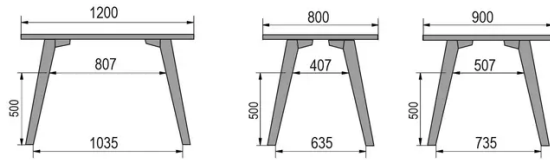

TYPE

dining room table, total height 76cm

TABLETOP

30mm multiplex tabletop with a 0.9mm FENIX surface, natural coloured bevelled edge.

EXTENSION(S)

This version is always without extension

FEET

Solid wood

SPECIAL FEATURES

-

SECURITY

Our tables are heavy and require two people to assemble or move them.

DIMENSIONS (CM)

80x80cm - 80x120cm - 80x140cm - 80x160cm

90x90cm - 90x120cm - 90x140cm - 90x160cm - 90x180 cm - 90x200cm

100x100cm - 100x160cm - 100x180cm - 100x200cm - 100x220cm - 100x240cm

MOOD T1 T0300

WHICH SIZE?

WEIGHT & PACKAGING

80 x 120cm / 90 x 120cm

80 x 140cm / 90 x 140cm

80 x 160cm / 90 x 160cm / 100 x 160cm

90 x 180cm / 100 x 180cm

90 x 200cm / 100 x 200cm

100 x 220cm

100 x 240cm