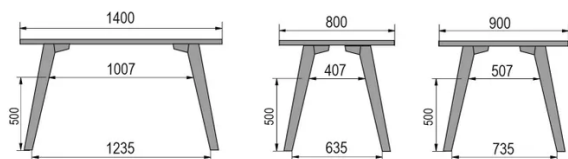

TYPE

dining room table, total height 76cm

TABLETOP

30mm multiplex tabletop with a 0.9mm FENIX surface, natural coloured bevelled edge.

EXTENSION(S)

This version is always without extension

FEET

Solid wood

SPECIAL FEATURES

-

DIMENSIONS (CM)

80x80cm - 80x120cm - 80x140cm - 80x160cm

90x90cm - 90x120cm - 90x140cm - 90x160cm - 90x180 cm - 90x200cm

100x100cm - 100x160cm - 100x180cm - 100x200cm - 100x220cm - 100x240cm

MOOD T1 T0300

WHICH SIZE?

80 x 120cm / 90 x 120cm

80 x 140cm / 90 x 140cm

80 x 160cm / 90 x 160cm / 100 x 160cm

90 x 180cm / 100 x 180cm

90 x 200cm / 100 x 200cm

100 x 220cm

100 x 240cm

WEIGHT & PACKAGING

- Product net weight: -
- Number of pieces per carton: -
- Carton gross weight: -
- Carton dimensions: -