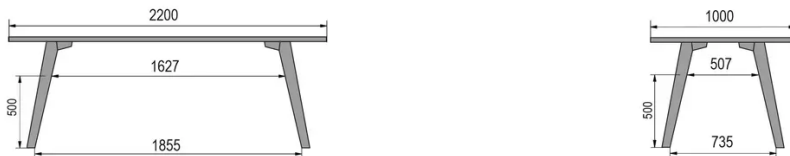

TYPE

dining room table, total height 76cm

TABLETOP

30mm multiplex tabletop with a 0.9mm FENIX surface, natural coloured bevelled edge.

EXTENSION(S)

This version is always without extension

FEET

Solid wood

SPECIAL FEATURES

-

SECURITY

Our tables are heavy and require two people to assemble or move them.

DIMENSIONS (CM)

80x80cm - 80x120cm - 80x140cm - 80x160cm

90x90cm - 90x120cm - 90x140cm - 90x160cm - 90x180 cm - 90x200cm

100x100cm - 100x160cm - 100x180cm - 100x200cm - 100x220cm - 100x240cm

MOOD T1 T0300

WHICH SIZE?

WEIGHT & PACKAGING

80 x 120cm / 90 x 120cm

80 x 140cm / 90 x 140cm

80 x 160cm / 90 x 160cm / 100 x 160cm

90 x 180cm / 100 x 180cm

90 x 200cm / 100 x 200cm

100 x 220cm

100 x 240cm