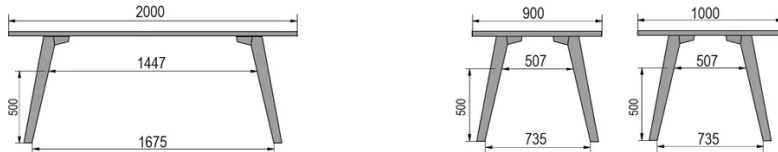

TYPE

dining room table, total height 76cm

TABLETOP

30mm multiplex tabletop with a 0.9mm FENIX surface, natural coloured bevelled edge.

EXTENSION(S)

This version is always without extension

FEET

Solid wood

SPECIAL FEATURES

-

DIMENSIONS (CM)

80x80cm - 80x120cm - 80x140cm - 80x160cm

90x90cm - 90x120cm - 90x140cm - 90x160cm - 90x180 cm - 90x200cm

100x100cm - 100x160cm - 100x180cm - 100x200cm - 100x220cm - 100x240cm

MOOD T1 T0300

WHICH SIZE?

80 x 120cm / 90 x 120cm

80 x 140cm / 90 x 140cm

80 x 160cm / 90 x 160cm / 100 x 160cm

90 x 180cm / 100 x 180cm

90 x 200cm / 100 x 200cm

100 x 220cm

100 x 240cm

WEIGHT & PACKAGING

- Product net weight: -
- Number of pieces per carton: -
- Carton gross weight: -
- Carton dimensions: -