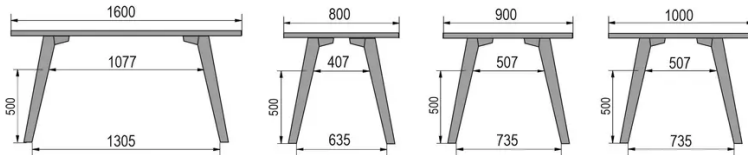

TYPE

dining room table, total height 76cm

TABLETOP

30mm multiplex tabletop with a 0.9mm FENIX surface, natural coloured bevelled edge.

EXTENSION(S)

This version is always without extension

FEET

Solid wood

SPECIAL FEATURES

-

SECURITY

Our tables are heavy and require two people to assemble or move them.

DIMENSIONS (CM)

80x80cm - 80x120cm - 80x140cm - 80x160cm

90x90cm - 90x120cm - 90x140cm - 90x160cm - 90x180 cm - 90x200cm

100x100cm - 100x160cm - 100x180cm - 100x200cm - 100x220cm - 100x240cm

MOOD T1 T0300

WHICH SIZE?

WEIGHT & PACKAGING

80 x 120cm / 90 x 120cm

80 x 140cm / 90 x 140cm

80 x 160cm / 90 x 160cm / 100 x 160cm

90 x 180cm / 100 x 180cm

90 x 200cm / 100 x 200cm

100 x 220cm

100 x 240cm