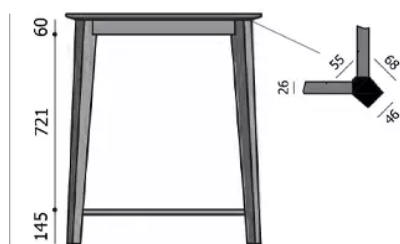

TYPE

Total height of 95 cm

TABLETOP

24 mm solid wood table top, with bevelled edge.

Available in beech or oak.

EXTENSION(S)

This version is always without extension

FEET

70x70cm - 80x80cm - 90x90cm

80x120cm - 80x140cm

ø70cm - ø80cm - ø90cm

MALLORCA T0395

WHICH SIZE?

WEIGHT & PACKAGING

Dimensions: RD 70 cm

Number of boxes: 2

Grossweight: 21 kg

Packing volume: 0,07 m³

Dimensions: RD 80 cm

Number of boxes: 2

Grossweight: 24 kg

Packing volume: 0,08 m³

Dimensions: RD 90 cm

Number of boxes: 2