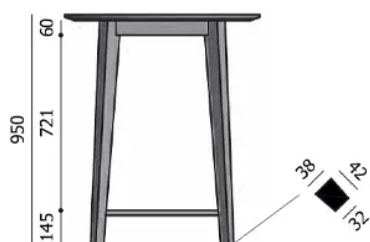

TYPE

Total height of 95 cm

TABLETOP

24 mm solid wood table top, with bevelled edge.

Available in beech or oak.

EXTENSION(S)

This version is always without extension

FEET

70x70cm - 80x80cm - 90x90cm

80x120cm - 80x140cm

ø70cm - ø80cm - ø90cm

MALLORCA T0395

WHICH SIZE?

WEIGHT & PACKAGING

Dimensions: RD 70 cm

Number of boxes: 2

Grossweight: 21 kg

Packing volume: 0,07 m³

Dimensions: RD 80 cm

Number of boxes: 2

Grossweight: 24 kg

Packing volume: 0,08 m³

Dimensions: RD 90 cm

Number of boxes: 2