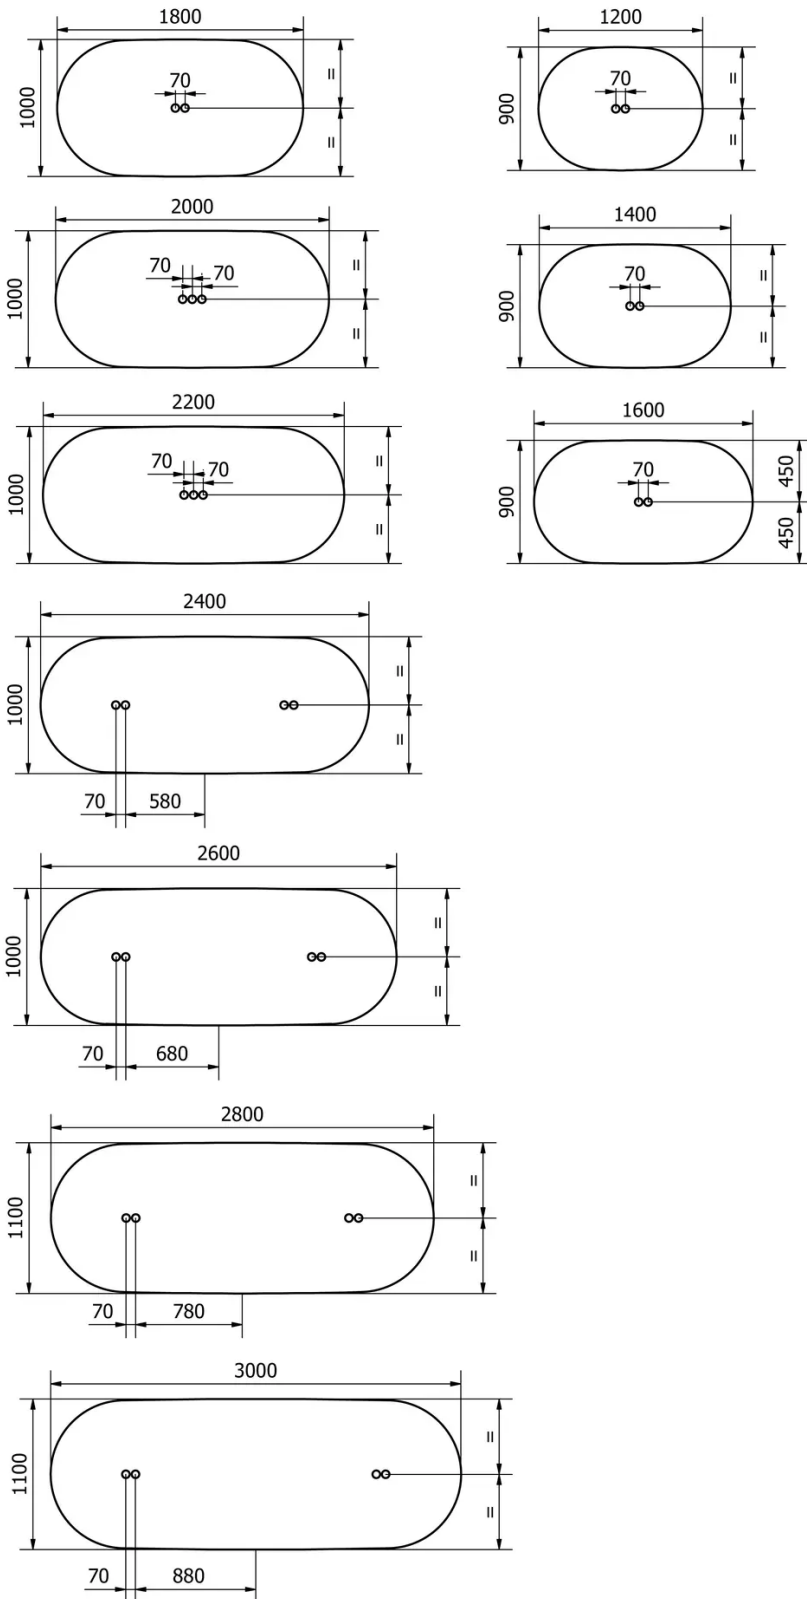

## FEET

Solid wood table legs with a diameter of 60 mm, available in all oak (E) and walnut (N) colours from our general Mobitec collection.

The head and side frames are 60 mm high and always match the wood type and finish of the table legs.

## SPECIAL FEATURES

Table optionally available with a Top Access solution compatible with Bachmann PIX.

The table top is provided with 2, 3 or 4 cut-outs of 56mm diameter each, depending on the dimensions. These can be equipped with the power strips PIX from Bachmann, which need to be purchased seperatly by the customer.

## DIMENSIONS (CM)

90x120 cm - 90x140 cm - 90x160 cm - 100x180 cm - 100x200 cm - 100x220 cm - 100x240 cm - 100x260 cm - 110x280 cm - 110x300 cm

## WHICH SIZE?