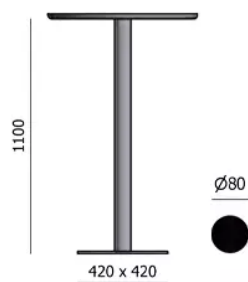

TYPE

Total height of 110 cm

TABLETOP

18 mm chipboard with 0,8 mm HPL surface, straight 0,8 mm ABS edge

EXTENSION(S)

This version is always without extension

FEET

black metal center leg (no choice possible)

SPECIAL FEATURES

-

SECURITY

Our tables are heavy and require two people to assemble or move them.

DIMENSIONS (CM)

60x60cm - ϕ 60cm - ϕ 70cm

LAS PALMAS T1800

WHICH SIZE?