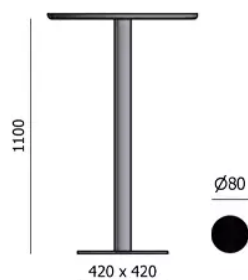

TYPE

Total height of 110 cm

TABLETOP

24 mm solid wood table top, with bevelled edge.

Available in beech or oak.

EXTENSION(S)

This version is always without extension

FEET

black metal center leg (no choice possible)

SPECIAL FEATURES

-

SECURITY

Our tables are heavy and require two people to assemble or move them.

DIMENSIONS (CM)

60x60cm - ø60cm - Ø70cm

LAS PALMAS T0600

WHICH SIZE?

WEIGHT & PACKAGING