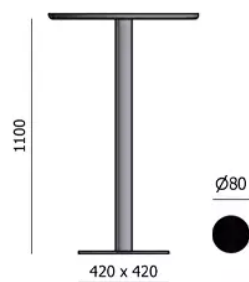

TYPE

Total height of 110 cm

TABLETOP

24 mm rustic oak solid wood table top (W), nature edge

EXTENSION(S)

This version is always without extension

FEET

black metal center leg (no choice possible)

SPECIAL FEATURES

-

SECURITY

Our tables are heavy and require two people to assemble or move them.

DIMENSIONS (CM)

60x60cm

LAS PALMAS T0410

WHICH SIZE?