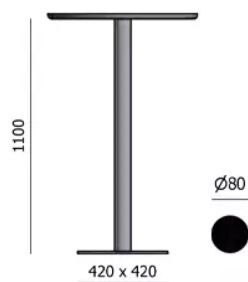

TYPE

Total height of 110 cm

TABLETOP

24 mm solid wood table top, with bevelled edge.

Available in beech or oak.

EXTENSION(S)

This version is always without extension

FEET

black metal center leg (no choice possible)

SPECIAL FEATURES

-

SECURITY

Our tables are heavy and require two people to assemble or move them.

DIMENSIONS (CM)

60x60cm - ϕ 60cm - ϕ 70cm

LAS PALMAS T0310

WHICH SIZE?

WEIGHT & PACKAGING