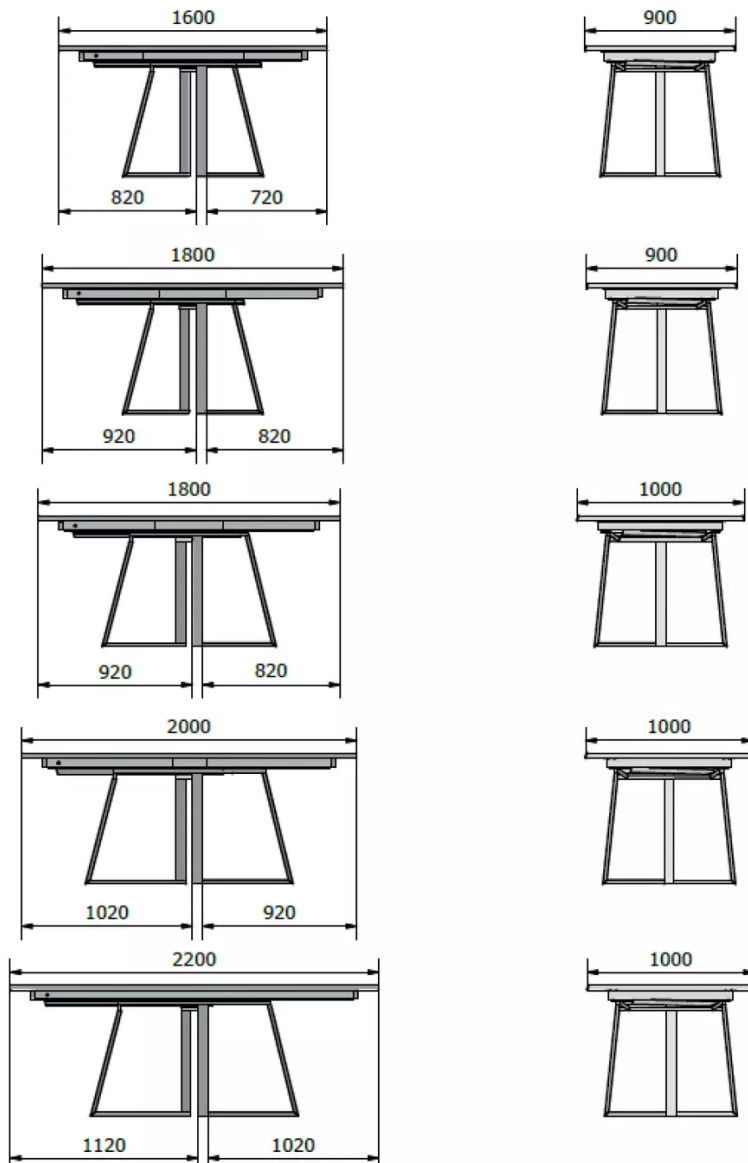

TYPE

TABLETOP

The top is made of 30mm thick solid wood, available in oak (E) or rustical oak (W), with bevelled edge.

Rustical oak is optionally available with open or closed knotholes.

EXTENSION(S)

100cm extension

FEET

The frame is always black. Table legs are available in all colours (not A24) of our general metal collection.

SECURITY

Tables with an extension system require the presence of two people during assembly. When using the extension system, follow the instructions to avoid any accidents.

DIMENSIONS (CM)

90x160/260 - 90x180/280 - 100x180/280 - 100x200/300 - 100x220/320

JAPURA T0401

WHICH SIZE?

WEIGHT & PACKAGING

Dimensions: 90X160 + 1 extension of 100 cm

Number of boxes: 3

Grossweight: 105 kg

Packing volume: 0,72 m³

Dimensions: 90X180 + 1 extension of 100 cm

Number of boxes: 3

Grossweight: 109 kg

Packing volume: 0,86 m³

Dimensions: 100X180 + 1 extension of 100 cm

Number of boxes: 3

Grossweight: 113 kg