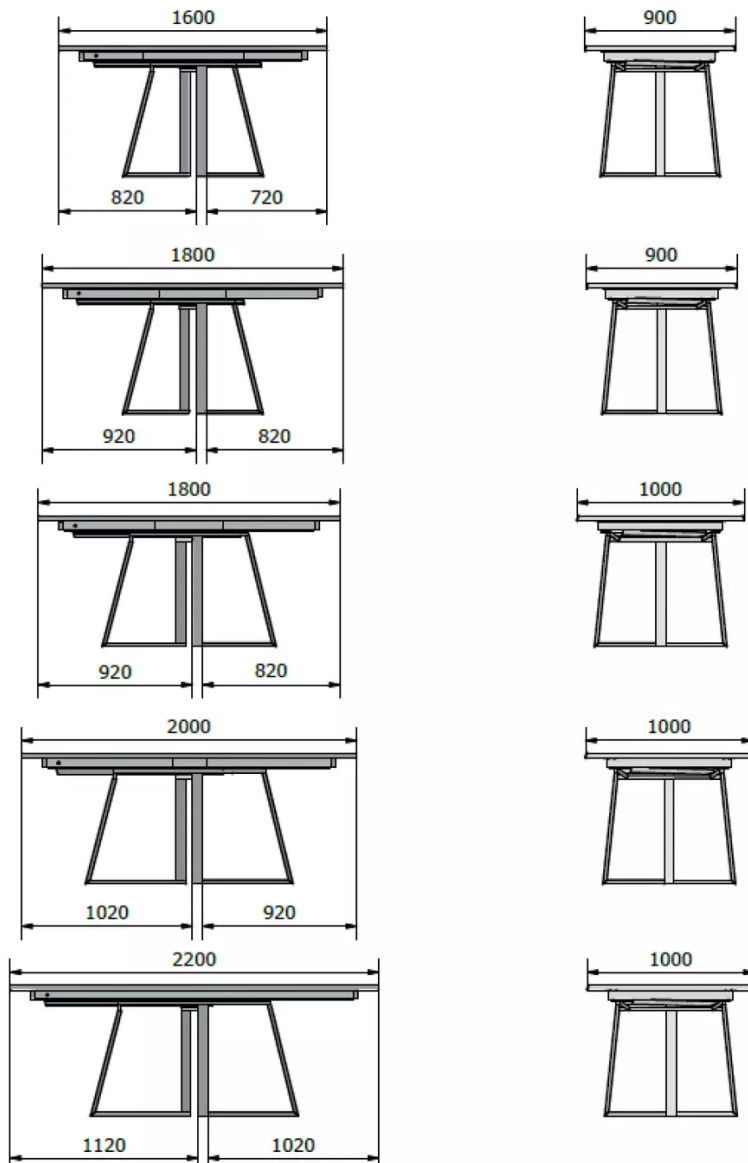

TYPE

TABLETOP

The top is made of 30mm thick solid wood, available in oak (E) or rustical oak (W), with bevelled edge.

Rustical oak is optionally available with open or closed knotholes.

EXTENSION(S)

100cm extension

FEET

The frame is always black. Table legs are available in all colours (not A24) of our general metal collection.

SECURITY

Tables with an extension system require the presence of two people during assembly. When using the extension system, follow the instructions to avoid any accidents.

DIMENSIONS (CM)

90x160/260 - 90x180/280 - 100x180/280 - 100x200/300 - 100x220/320

JAPURA T0301

WHICH SIZE?

WEIGHT & PACKAGING

Dimensions: 90X160 + 1 extension of 100 cm

Number of boxes: 3

Grossweight: 105 kg

Packing volume: 0,72 m³

Dimensions: 90X180 + 1 extension of 100 cm

Number of boxes: 3

Grossweight: 109 kg

Packing volume: 0,86 m³

Dimensions: 100X180 + 1 extension of 100 cm

Number of boxes: 3

Grossweight: 113 kg