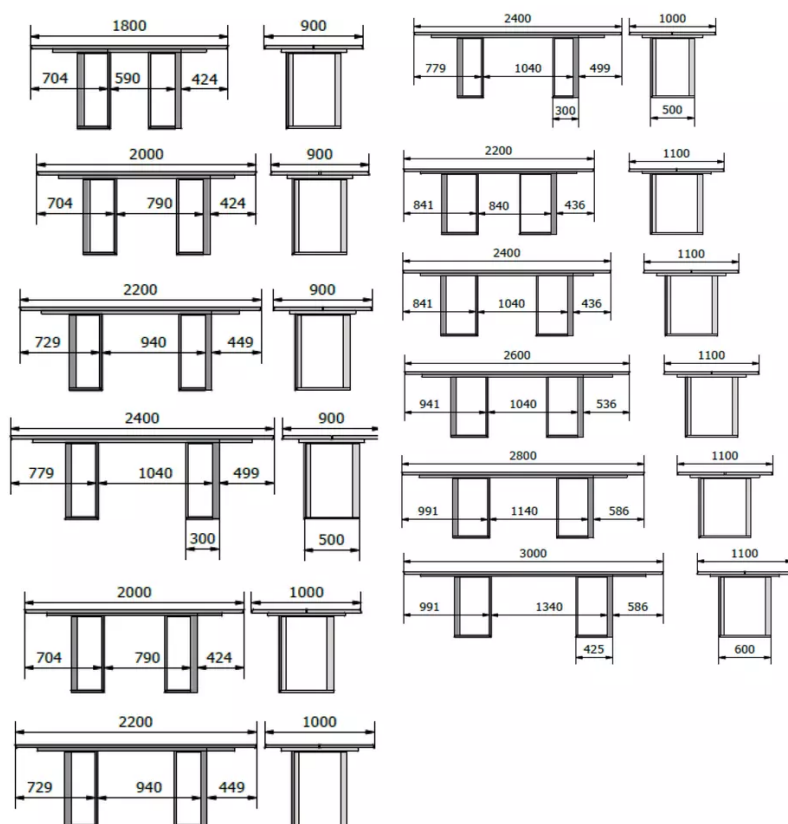

TYPE

TABLETOP

The top is made of 30mm thick solid wood, available in oak (E) or rustical oak (W), with natural edge.

Rustical oak is optionally available with open or closed knotholes. The table top is always divided into two parts with a 10mm joint.

EXTENSION(S)

FEET

Frame under the top made of metal, black A01.

Table legs are available in all colours of our general metal collection (except A24).

SECURITY

Our tables are heavy and require two people to assemble or move them.

DIMENSIONS (CM)

90x180 - 90x200 - 90x220 - 90x240 - 100x200 - 100x220 - 100x240 - 110x220 - 110x240 - 110x260 - 110x280 - 110x300

JAPURA T0200

WHICH SIZE?

WEIGHT & PACKAGING

Dimensions: 90X180 cm

Number of boxes: 2