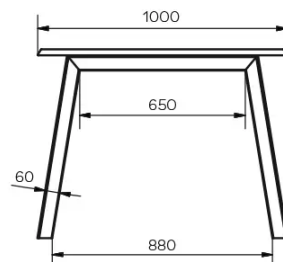

TYPE

dining room table, total height 76cm

TABLETOP

24mm thick solid wood tabletop, available in oak (E), without knots or rustic oak (W) with open knots, with natural edge.

Tables with an extension system require the presence of two people during assembly. When using the extension system, follow the instructions to avoid any accidents.

The wood application in the foot is always in the same wood species and colour as the tabletop.

SPECIAL FEATURES

-

SECURITY

DIMENSIONS (CM)

90x160/260 cm - 90x180/280 cm - 100x180/280 cm - 100x200/300 cm

GOA T1501

WHICH SIZE?

WEIGHT & PACKAGING

Dimensions: 100X200 cm + 1 extension of 100 cm

Number of boxes: 4

Grossweight: 124 kg

Packing volume: 0,48 m³

Dimensions: 100X180 cm + 1 extension of 100 cm

Number of boxes: 4

Grossweight: 119 kg

Packing volume: 0,45 m³

Dimensions: 90X180 cm + 1 extension of 100 cm

Number of boxes: 4

Grossweight: 116 kg

Packing volume: 0,40 m³

Dimensions: 90X160 cm + 1 extension of 100 cm

Number of boxes: 4