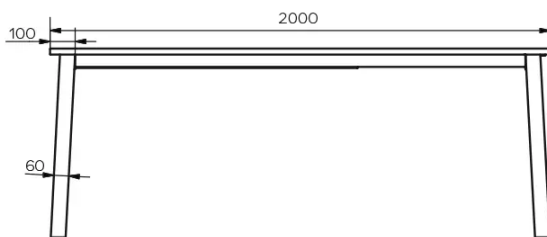

TYPE

dining room table, total height 76cm

TABLETOP

24mm thick solid wood tabletop, available in oak (E), without knots or rustic oak (W) with open knots, with natural edge.

Tables with an extension system require the presence of two people during assembly. When using the extension system, follow the instructions to avoid any accidents.

The wood application in the foot is always in the same wood species and colour as the tabletop.

SPECIAL FEATURES

-

SECURITY

DIMENSIONS (CM)

90x160/260 cm - 90x180/280 cm - 100x180/280 cm - 100x200/300 cm

GOA T1501

WHICH SIZE?

WEIGHT & PACKAGING

Dimensions: 100X200 cm + 1 extension of 100 cm

Number of boxes: 4

Grossweight: 124 kg

Packing volume: 0,48 m³

Dimensions: 100X180 cm + 1 extension of 100 cm

Number of boxes: 4

Grossweight: 119 kg

Packing volume: 0,45 m³

Dimensions: 90X180 cm + 1 extension of 100 cm

Number of boxes: 4

Grossweight: 116 kg

Packing volume: 0,40 m³

Dimensions: 90X160 cm + 1 extension of 100 cm

Number of boxes: 4