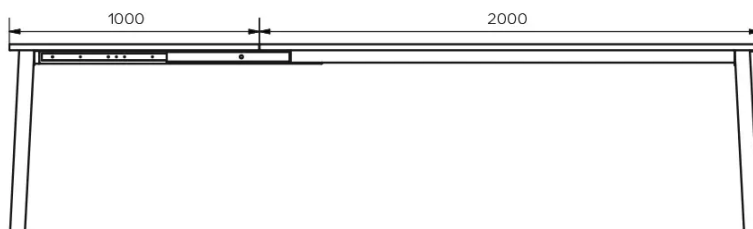

TYPE

dining room table, total height 76cm

TABLETOP

24mm thick solid wood tabletop, available in oak (E), without knots or rustic oak (W) with open knots, with natural edge.

Tables with an extension system require the presence of two people during assembly. When using the extension system, follow the instructions to avoid any accidents.

The wood application in the foot is always in the same wood species and colour as the tabletop.

SPECIAL FEATURES

-

SECURITY

DIMENSIONS (CM)

90x160/260 cm - 90x180/280 cm - 100x180/280 cm - 100x200/300 cm

GOA T1501

WHICH SIZE?

WEIGHT & PACKAGING

Dimensions: 100X200 cm + 1 extension of 100 cm

Number of boxes: 4

Grossweight: 124 kg

Packing volume: 0,48 m³

Dimensions: 100X180 cm + 1 extension of 100 cm

Number of boxes: 4

Grossweight: 119 kg

Packing volume: 0,45 m³

Dimensions: 90X180 cm + 1 extension of 100 cm

Number of boxes: 4

Grossweight: 116 kg

Packing volume: 0,40 m³

Dimensions: 90X160 cm + 1 extension of 100 cm

Number of boxes: 4