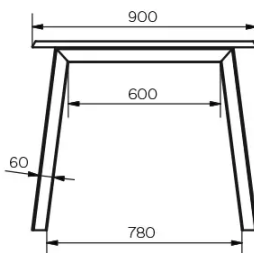

TYPE

dining room table, total height 76cm

TABLETOP

24mm thick solid wood tabletop, available in oak (E), without knots or rustic oak (W) with open knots, with natural edge.

Tables with an extension system require the presence of two people during assembly. When using the extension system, follow the instructions to avoid any accidents.

The wood application in the foot is always in the same wood species and colour as the tabletop.

SPECIAL FEATURES

-

SECURITY

DIMENSIONS (CM)

90x160/260 cm - 90x180/280 cm - 100x180/280 cm - 100x200/300 cm

GOA T1501

WHICH SIZE?

WEIGHT & PACKAGING

Dimensions: 100X200 cm + 1 extension of 100 cm

Number of boxes: 4

Grossweight: 124 kg

Packing volume: 0,48 m³

Dimensions: 100X180 cm + 1 extension of 100 cm

Number of boxes: 4

Grossweight: 119 kg

Packing volume: 0,45 m³

Dimensions: 90X180 cm + 1 extension of 100 cm

Number of boxes: 4

Grossweight: 116 kg

Packing volume: 0,40 m³

Dimensions: 90X160 cm + 1 extension of 100 cm

Number of boxes: 4