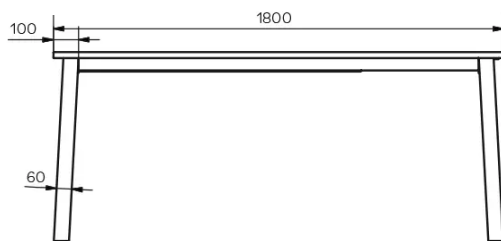

TYPE

dining room table, total height 76cm

TABLETOP

24mm thick solid wood tabletop, available in oak (E), without knots or rustic oak (W) with open knots, with natural edge.

Tables with an extension system require the presence of two people during assembly. When using the extension system, follow the instructions to avoid any accidents.

The wood application in the foot is always in the same wood species and colour as the tabletop.

SPECIAL FEATURES

-

SECURITY

DIMENSIONS (CM)

90x160/260 cm - 90x180/280 cm - 100x180/280 cm - 100x200/300 cm

GOA T1501

WHICH SIZE?

WEIGHT & PACKAGING

Dimensions: 100X200 cm + 1 extension of 100 cm

Number of boxes: 4

Grossweight: 124 kg

Packing volume: 0,48 m³

Dimensions: 100X180 cm + 1 extension of 100 cm

Number of boxes: 4

Grossweight: 119 kg

Packing volume: 0,45 m³

Dimensions: 90X180 cm + 1 extension of 100 cm

Number of boxes: 4

Grossweight: 116 kg

Packing volume: 0,40 m³

Dimensions: 90X160 cm + 1 extension of 100 cm

Number of boxes: 4