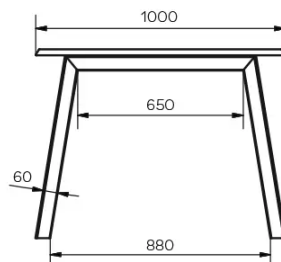

GOA T1301

WHICH SIZE?

WEIGHT & PACKAGING

Dimensions: 100X200 cm + 1 extension of 100 cm

Number of boxes: 4

Grossweight: 124 kg

Packing volume: 0,48 m³

Dimensions: 100X180 cm + 1 extension of 100 cm

Number of boxes: 4

Grossweight: 119 kg

Packing volume: 0,45 m³

Dimensions: 90X180 cm + 1 extension of 100 cm

Number of boxes: 4

Grossweight: 116 kg

Packing volume: 0,40 m³

Dimensions: 90X160 cm + 1 extension of 100 cm

Number of boxes: 4

Grossweight: 113 kg

Packing volume: 0,37 m³