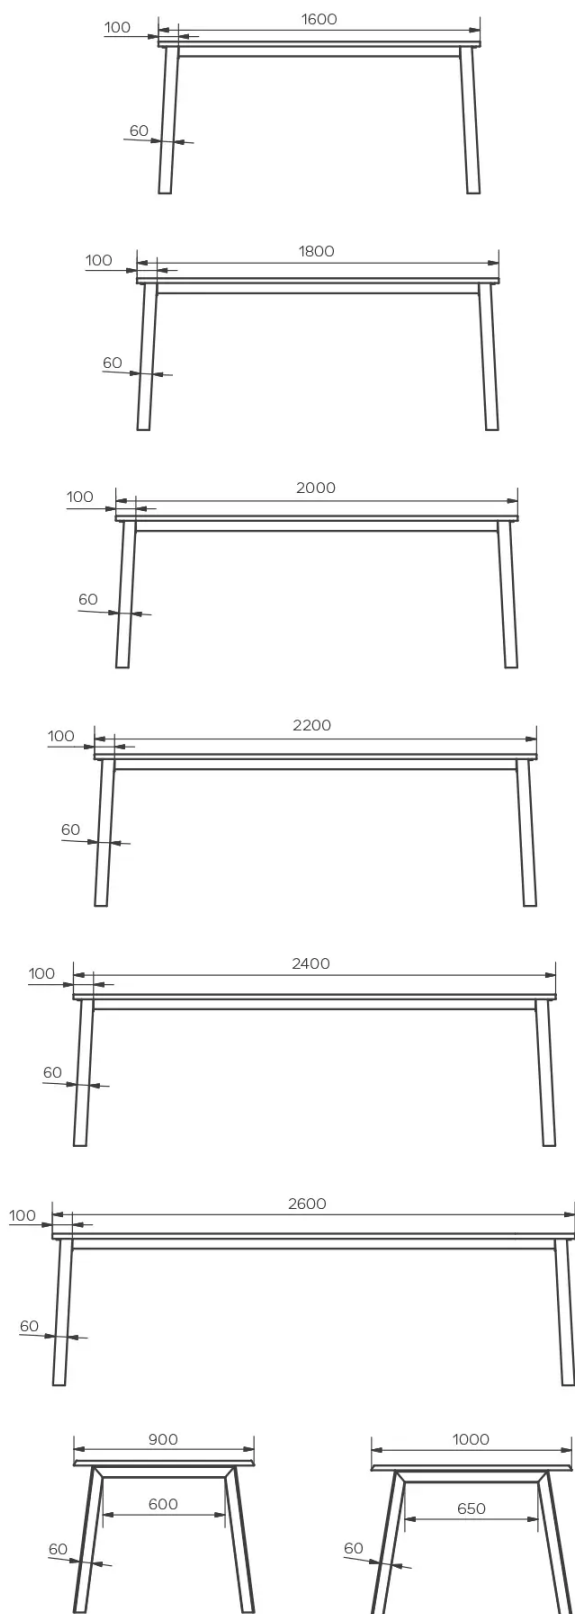

TYPE

dining room table, total height 76cm

TABLETOP

24mm thick solid wood tabletop, available in rustical oak (W) with closed knots, with natural edge.

EXTENSION(S)

This version is always without extension

FEET

SPECIAL FEATURES

-

SECURITY

Our tables are heavy and require two people to assemble or move them.

DIMENSIONS (CM)

90x160 cm - 90x180 cm - 100x180 cm - 100x200 cm - 100x220 cm - 100x240 cm - 100x260 cm

GOA T1200

WHICH SIZE?

WEIGHT & PACKAGING

Dimensions: 100X260 cm

Number of boxes: 3

Grossweight: 81 kg

Packing volume: 0,40 m³

Dimensions: 100X240 cm

Number of boxes: 3

Grossweight: 77 kg

Packing volume: 0,39 m³

Dimensions: 100X220 cm

Number of boxes: 3

Grossweight: 74 kg

Packing volume: 0,37 m³

Dimensions: 100X200 cm

Number of boxes: 3