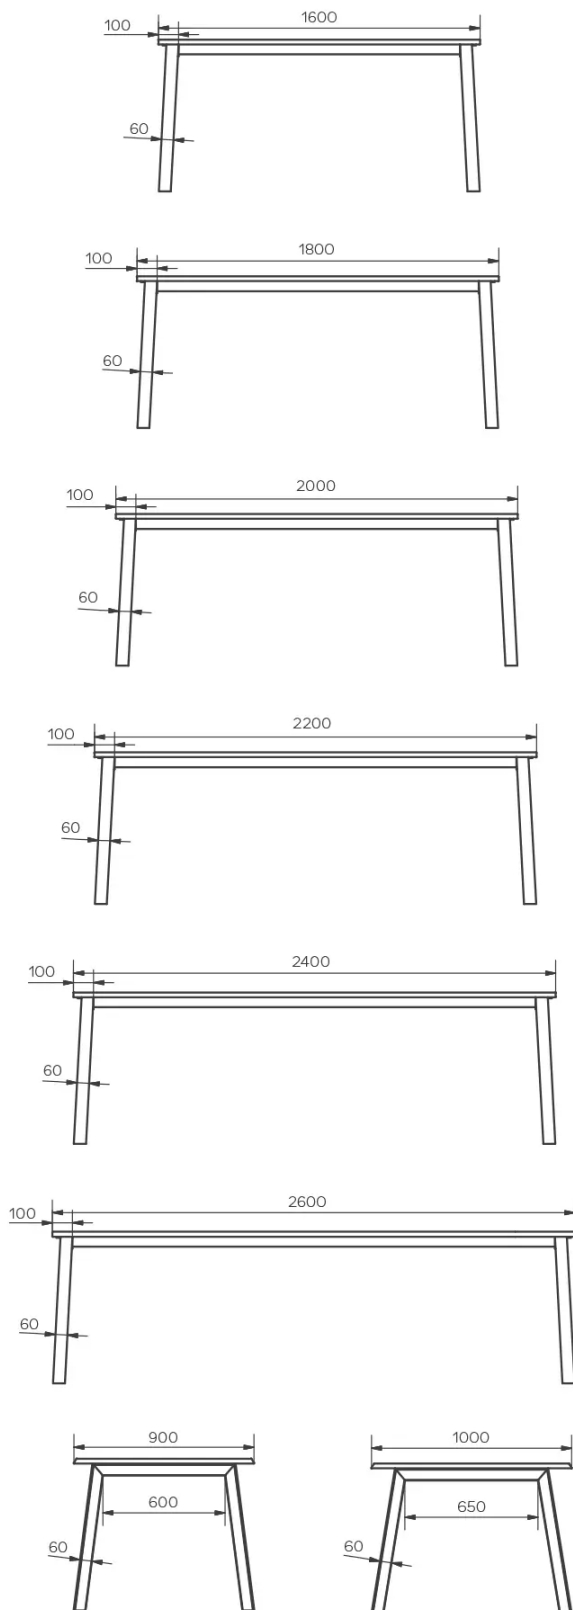

TYPE

dining room table, total height 76cm

TABLETOP

24mm thick solid wood tabletop, available in oak (E), without knots or rustic oak (W) with open knots, with natural edge.

Our tables are heavy and require two people to assemble or move them.

The wood application in the foot is always in the same wood species and colour as the tabletop.

SPECIAL FEATURES

-

SECURITY

DIMENSIONS (CM)

90x160 cm - 90x180 cm - 100x180 cm - 100x200 cm - 100x220 cm - 100x240 cm - 100x260 cm

GOA T1100

WHICH SIZE?

WEIGHT & PACKAGING

Dimensions: 100X260 cm

Number of boxes: 3

Grossweight: 81 kg

Packing volume: 0,40 m³

Dimensions: 100X240 cm

Number of boxes: 3

Grossweight: 77 kg

Packing volume: 0,39 m³

Dimensions: 100X220 cm

Number of boxes: 3

Grossweight: 74 kg

Packing volume: 0,35 m³

Dimensions: 100X200 cm