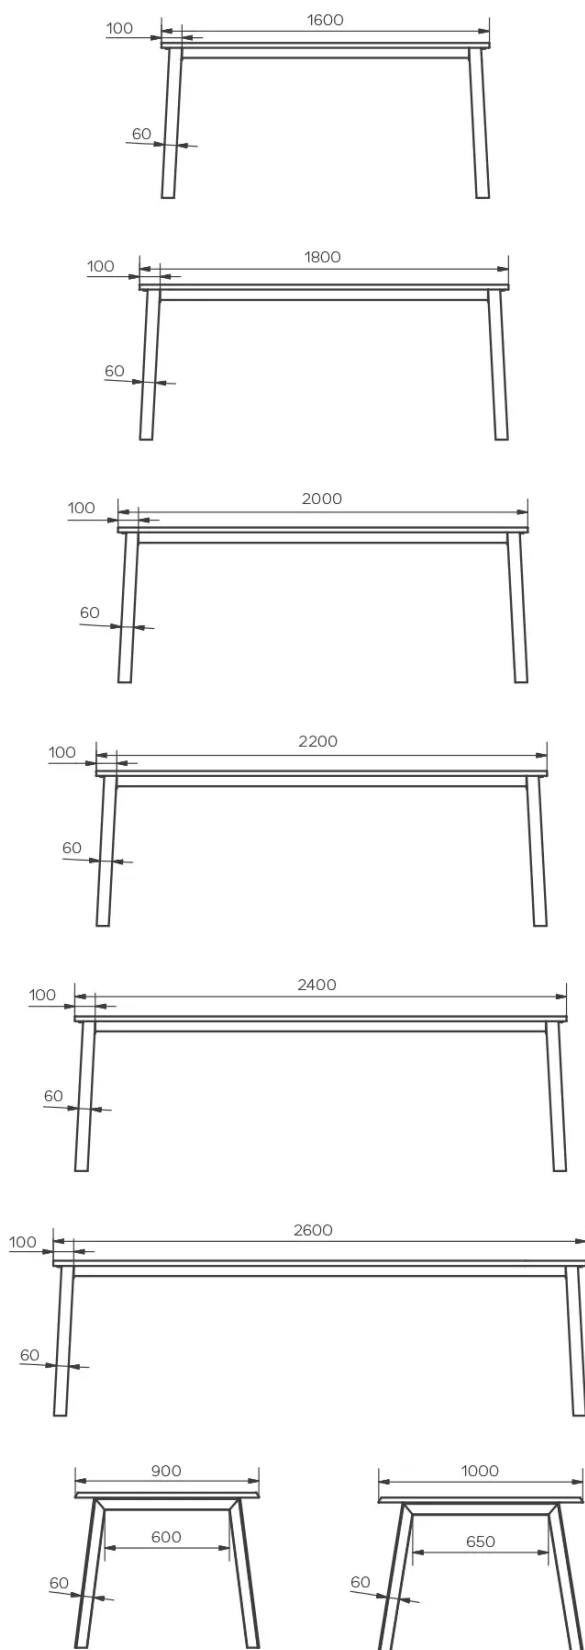

### TYPE

dining room table, total height 76cm

### TABLETOP

24mm thick solid wood tabletop, available in rustical oak (W) with closed knots, with straight edge.

### DIMENSIONS (CM)

90x160 cm - 90x180 cm - 100x180 cm - 100x200 cm - 100x220 cm - 100x240 cm - 100x260 cm

## WHICH SIZE?