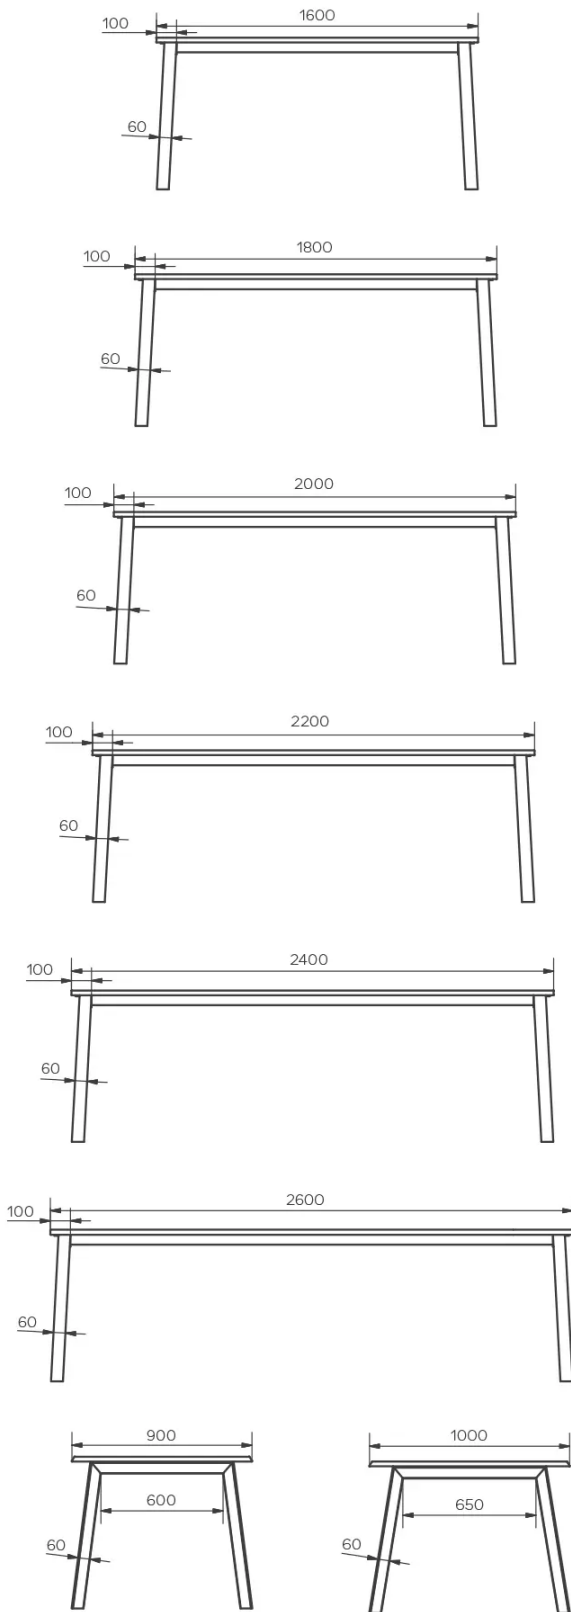

### TYPE

dining room table, total height 76cm

### DIMENSIONS (CM)

90x160 cm - 90x180 cm - 100x180 cm - 100x200 cm - 100x220 cm - 100x240 cm - 100x260 cm

## WHICH SIZE?